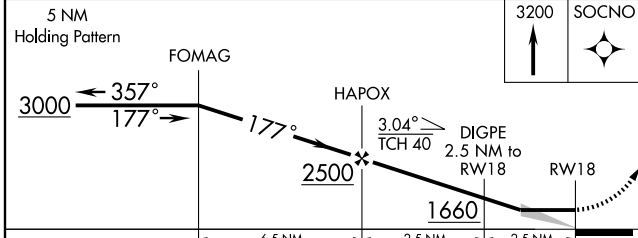

RNAV (GPS) RWY 18

PRAIRIE DU SAC/SAUK-PRAIRIE (91C)

APP CRS	Rwy Idg	2936
177°	TDZE	832
	Apt Elev	832

NA Use Dane County Rgnl-Truax Field altimeter setting; if not received use Baraboo altimeter setting. DME/DME RNP-0.3 NA.

MISSED APPROACH: Climb to 3200 direct SOCNO and hold.

MADISON APP CON* 135.45 343.7	CTAF 122.9 0
---	------------------------

EC-3, 22 OCT 2009 to 19 NOV 2009

EC-3, 22 OCT 2009 to 19 NOV 2009

CATEGORY	A	B	C	D
LNVA MDA	1400-1	568 (600-1)		NA
CIRCLING	1400-1	568 (600-1)		NA