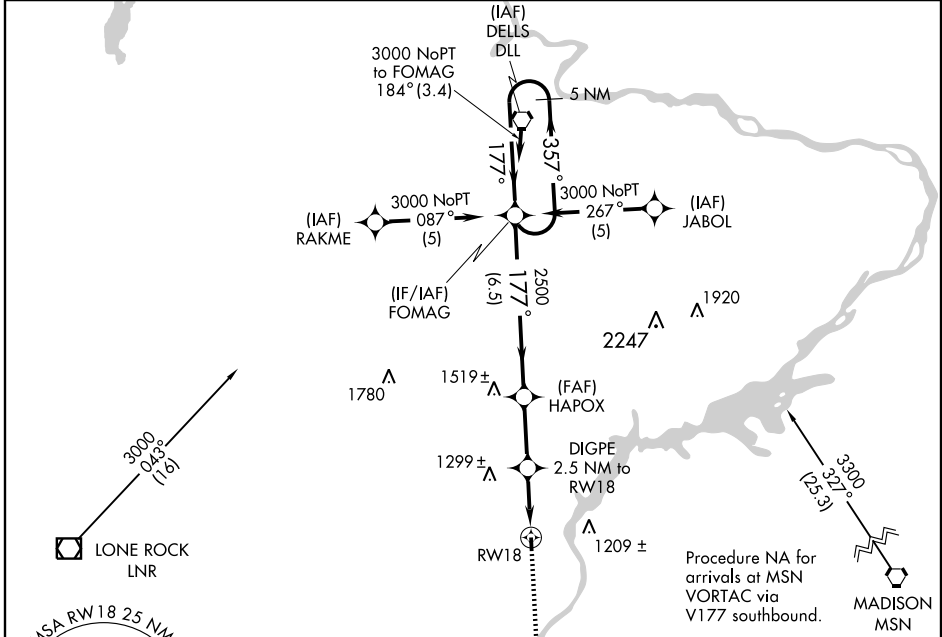

RNAV (GPS) RWY 18

PRAIRIE DU SAC/SAUK-PRAIRIE (91C)

APP CRS	Rwy Idg	2936
177°	TDZE	832
	Apt Elev	832

NA Use Dane County Rgnl-Truax Field altimeter setting; if not received use Baraboo altimeter setting. DME/DME RNP-0.3 NA.

MISSED APPROACH: Climb to 3200 direct SOCNO and hold.

MADISON APP CON* 135.45 343.7	CTAF 122.9 0
---	------------------------

EC-3, 22 OCT 2009 to 19 NOV 2009

EC-3, 22 OCT 2009 to 19 NOV 2009

CATEGORY	A	B	C	D
LNVA MDA	1400-1	568 (600-1)		NA
CIRCLING	1400-1	568 (600-1)		NA