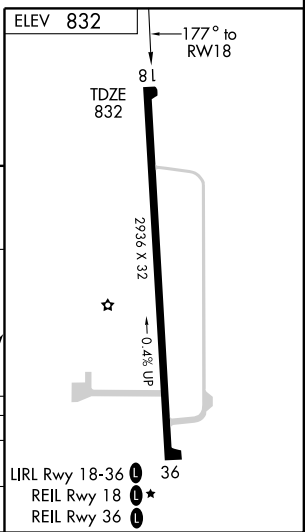

RNAV (GPS) RWY 18

PRAIRIE DU SAC/SAUK-PRAIRIE (91C)

APP CRS	Rwy Idg	2936
177°	TDZE	832
	Apt Elev	832

NA Use Dane County Rgnl-Truax Field altimeter setting; if not received use Baraboo altimeter setting. DME/DME RNP-0.3 NA.

MISSED APPROACH: Climb to 3200 direct SOCNO and hold.

MADISON APP CON* 135.45 343.7	CTAF 122.9 0
---	------------------------

EC-3, 22 OCT 2009 to 19 NOV 2009

EC-3, 22 OCT 2009 to 19 NOV 2009

CATEGORY	A	B	C	D
LNVA MDA	1400-1	568 (600-1)		NA
CIRCLING	1400-1	568 (600-1)		NA