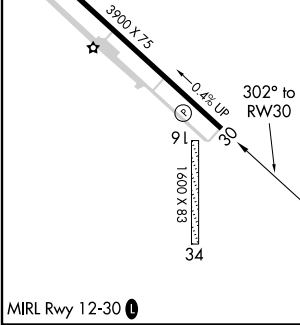

RNAV (GPS)-A

PLENTYWOOD/SHER-WOOD (PWD)

APP CRS 302°	Rwy Idg TDZE Apt Elev	N/A N/A 2250
------------------------	-----------------------------	---

Procedure NA at night. DME/DME RNP- 0.3 NA.
NA Use Sloulin Fld Intl, ND altimeter setting, if not received, use Wolf Point/L.M. Clayton altimeter setting and increase all MDAs 40 feet.

MISSED APPROACH: Climbing left turn to 5000 direct WUVAS and hold.

SALT LAKE CENTER 126.85 305.2	UNICOM 122.8 (CTAF)
---	-------------------------------

CATEGORY	A	B	C	D
CIRCLING	2840-1	590 (600-1)	NA	

NW-1, 22 OCT 2009 to 19 NOV 2009