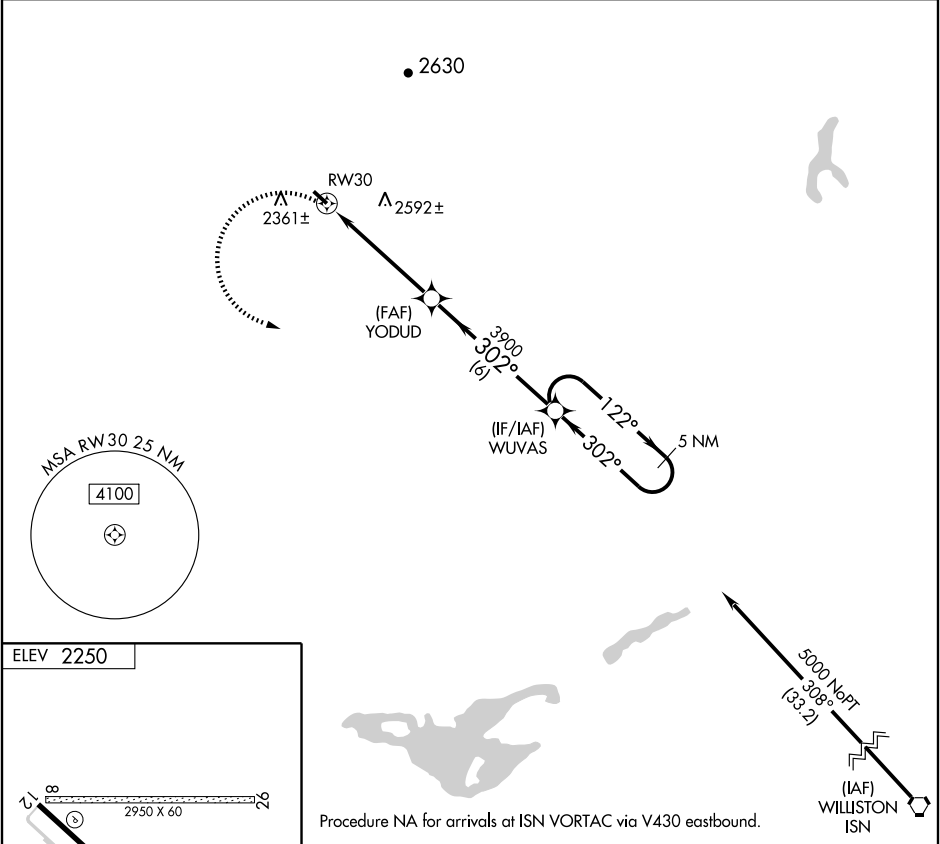

RNAV (GPS)-A

PLENTYWOOD/SHER-WOOD (PWD)

APP CRS 302°	Rwy Idg TDZE Apt Elev	N/A N/A 2250
------------------------	-----------------------------	---

Procedure NA at night. DME/DME RNP- 0.3 NA.
NA Use Sloulin Fld Intl, ND altimeter setting, if not received, use Wolf Point/L.M. Clayton altimeter setting and increase all MDAs 40 feet.

MISSED APPROACH: Climbing left turn to 5000 direct WUVAS and hold.

SALT LAKE CENTER 126.85 305.2	UNICOM 122.8 (CTAF)
---	-------------------------------

CATEGORY	A	B	C	D
CIRCLING	2840-1	590 (600-1)	NA	

NW-1, 22 OCT 2009 to 19 NOV 2009

NW-1, 22 OCT 2009 to 19 NOV 2009