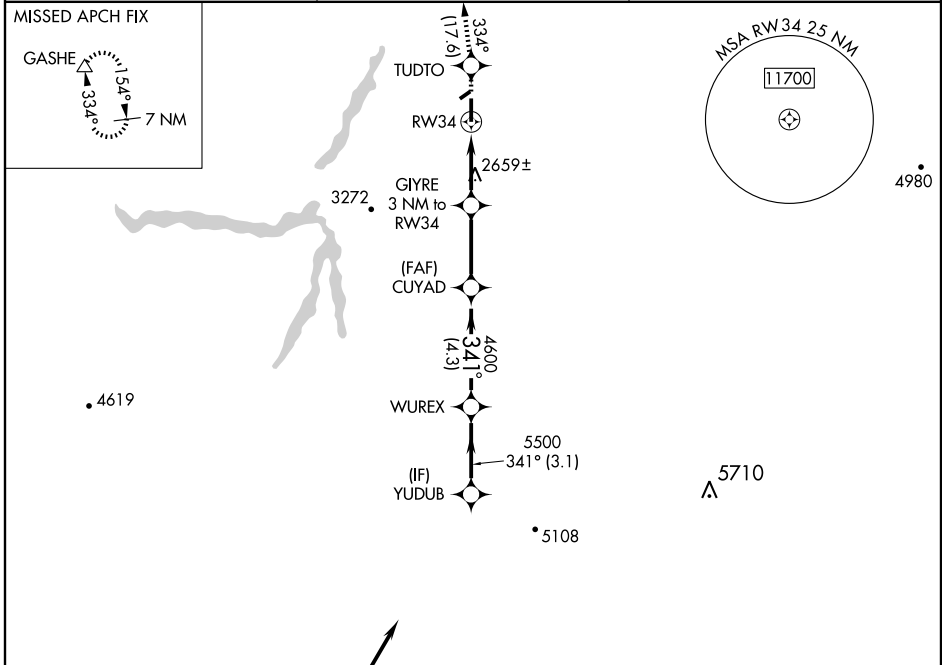

# RNAV (GPS)-A

MADRAS MUNI (S33)

APP CRS <b>341°</b>	Rwy Idg TDZE Apt Elev	<b>N/A</b> <b>N/A</b> <b>2437</b>
------------------------	-----------------------------	---

**NA** DME/DME RNP-0.3 NA. Use Redmond altimeter setting; if not received, procedure NA. MISSED APPROACH: Climb to 7000 direct TUDTO and via 334° track to GASHE and hold, continue climb-in-hold to 7000.

REDMOND ASOS <b>119.025</b>	SEATTLE CENTER <b>128.15 257.75</b>	UNICOM <b>122.8</b> (CTAF) <b>0</b>
--------------------------------	--	--

YUDUB	WUREX	CUYAD	GIYRE 3 NM to RW34	RW34	GASHE
5800	5500	4600	3760	4.03° TCH 40	△
Procedure Turn NA	3.1 NM	4.3 NM	2.9 NM	3 NM	

CATEGORY	A	B	C	D
CIRCLING	3520-1¼ 1083 (1100-1¼)	3540-1½ 1103 (1200-1½)	3600-3 1163 (1200-3)	NA

NW-1, 22 OCT 2009 to 19 NOV 2009

NW-1, 22 OCT 2009 to 19 NOV 2009