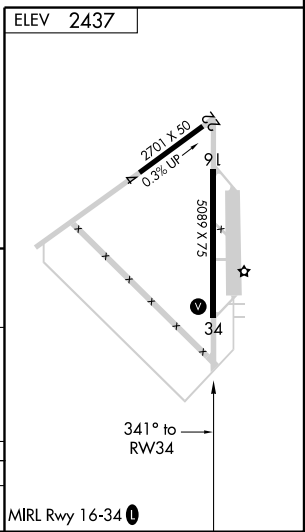

# RNAV (GPS)-A

MADRAS MUNI (S33)

APP CRS <b>341°</b>	Rwy Idg TDZE Apt Elev	<b>N/A</b> <b>N/A</b> <b>2437</b>
------------------------	-----------------------------	---

**NA** DME/DME RNP-0.3 NA. Use Redmond altimeter setting; if not received, procedure NA. MISSED APPROACH: Climb to 7000 direct TUDTO and via 334° track to GASHE and hold, continue climb-in-hold to 7000.

REDMOND ASOS <b>119.025</b>	SEATTLE CENTER <b>128.15 257.75</b>	UNICOM <b>122.8</b> (CTAF) <b>0</b>
--------------------------------	--	--

YUDUB	WUREX	CUYAD	GIYRE 3 NM to RW34	RW34	GASHE
5800	5500	4600	3760	4.03° TCH 40	△
Procedure Turn NA	3.1 NM	4.3 NM	2.9 NM	3 NM	

CATEGORY	A	B	C	D
CIRCLING	3520-1¼ 1083 (1100-1¼)	3540-1½ 1103 (1200-1½)	3600-3 1163 (1200-3)	NA

NW-1, 22 OCT 2009 to 19 NOV 2009

NW-1, 22 OCT 2009 to 19 NOV 2009