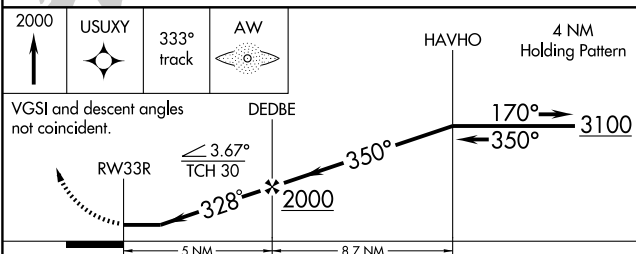

RNAV (GPS)-A

SNOHOMISH/HARVEY FIELD (S43)

APP CRS 328°	Rwy Idg TDZE Apt Elev	N/A N/A 22
------------------------	-----------------------------	---------------------------------------

▽ DME/DME RNP-0.3 NA.
△ NA Procedure NA at night.
 Use Arlington altimeter setting. When not received, use Everett altimeter setting and increase all MDA 60 feet.

MISSED APPROACH: Climb to 2000 direct USUXY and via 333° track to WATON LOM and hold.

ARLINGTON AWOS-3
135,625

SEATTLE CENTER
128.5 306.9

UNICOM
123.0 (CTAF)

CATEGORY	A	B	C	D
CIRCLING	1220-1¼ 1198 (1200-1¼)	1220-1½ 1198 (1200-1½)	NA	