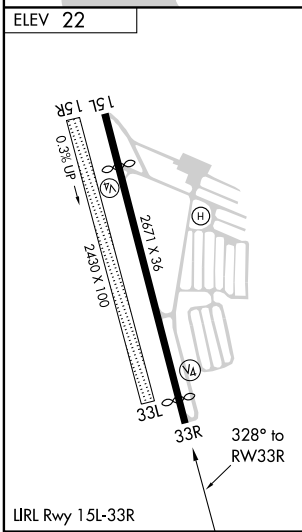

RNAV (GPS)-A

SNOHOMISH/HARVEY FIELD (S43)

APP CRS 328°	Rwy Idg TDZE Apt Elev	N/A N/A 22
------------------------	-----------------------------	---------------------------------------

▽ DME/DME RNP-0.3 NA.
△ NA Procedure NA at night.
 Use Arlington altimeter setting. When not received, use Everett altimeter setting and increase all MDA 60 feet.

MISSED APPROACH: Climb to 2000 direct USUXY and via 333° track to WATON LOM and hold.

ARLINGTON AWOS-3
135,625

SEATTLE CENTER
128.5 306.9

UNICOM
123.0 (CTAF)

CATEGORY	A	B	C	D
CIRCLING	1220-1¼ 1198 (1200-1¼)	1220-1½ 1198 (1200-1½)	NA	