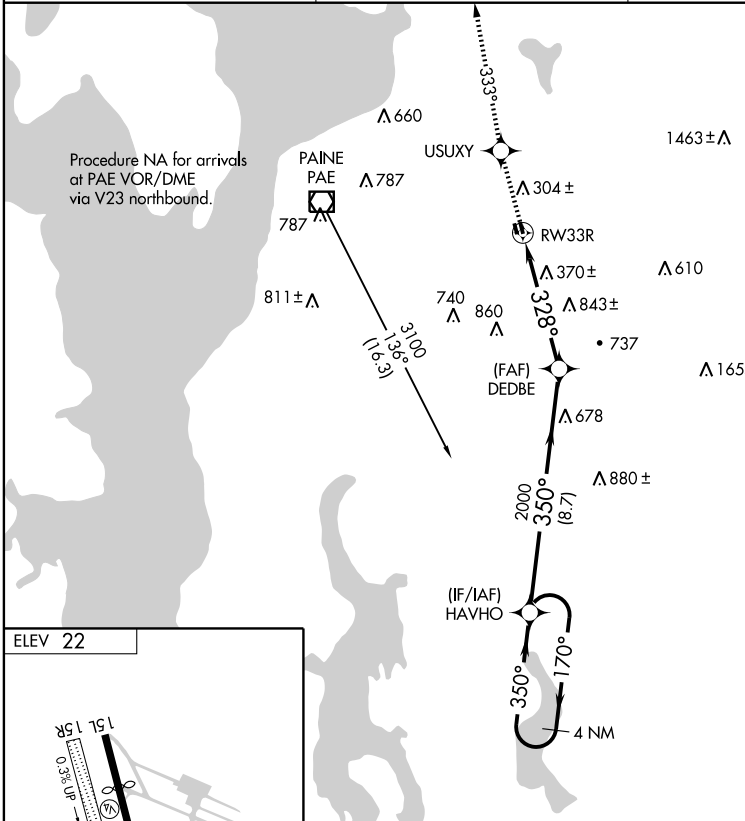

RNAV (GPS)-A

SNOHOMISH/HARVEY FIELD (S43)

APP CRS 328°	Rwy Idg TDZE Apt Elev	N/A N/A 22
------------------------	-----------------------------	---------------------------------------

▽ DME/DME RNP-0.3 NA.
△ NA Procedure NA at night.
 Use Arlington altimeter setting. When not received, use Everett altimeter setting and increase all MDA 60 feet.

MISSED APPROACH: Climb to 2000 direct USUXY and via 333° track to WATON LOM and hold.

ARLINGTON AWOS-3
135,625

SEATTLE CENTER
128.5 306.9

UNICOM
123.0 (CTAF)

CATEGORY	A	B	C	D
CIRCLING	1220-1¼ 1198 (1200-1¼)	1220-1½ 1198 (1200-1½)	NA	

NW-1, 22 OCT 2009 to 19 NOV 2009

NW-1, 22 OCT 2009 to 19 NOV 2009