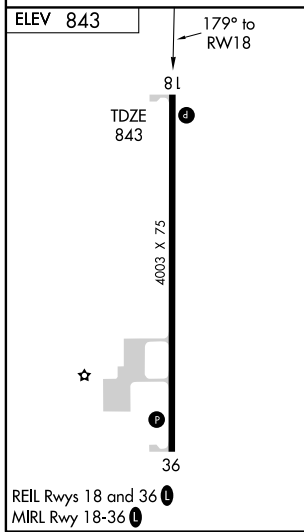

RNAV (GPS) RWY 18

BROOKFIELD/ NORTH CENTRAL MISSOURI RGNL (M08)

APP CRS 179°	Rwy Idg 4003 TDZE 843 Apt Elev 843
------------------------	---

▽ Use Chillicothe Muni altimeter setting; if not received, use Kirksville
△ NA Rgnl altimeter setting and increase all MDAs 40 feet.
 Procedure NA at night.
 DME/DME RNP-0.3 NA.

MISSED APPROACH: Climb to 3000 direct
 CUKIT WP and hold.

KANSAS CITY CENTER
12525 381.5

CTAF
122.9

CATEGORY	A	B	C	D
LNNAV MDA	1540-1	697 (700-1)	NA	
CIRCLING	1580-1	737 (800-1)	NA	

NC-3, 22 OCT 2009 to 19 NOV 2009