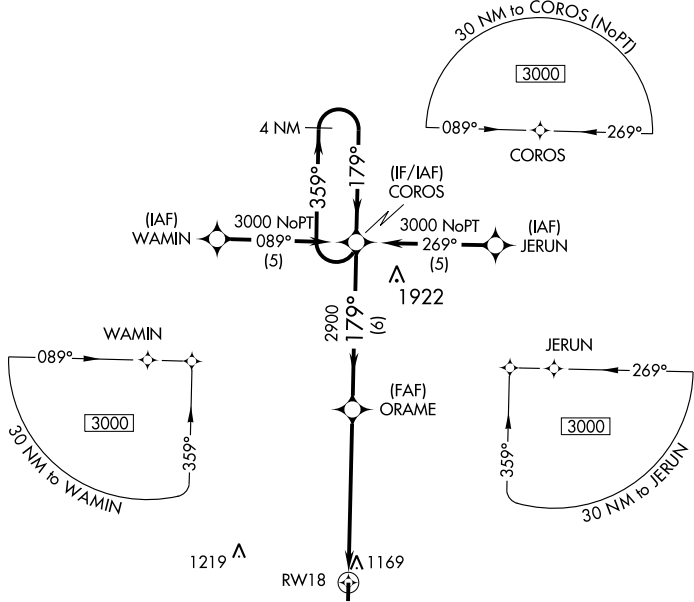

RNAV (GPS) RWY 18

BROOKFIELD/ NORTH CENTRAL MISSOURI RGNL (M08)

APP CRS 179°	Rwy Idg 4003 TDZE 843 Apt Elev 843
------------------------	---

▽ Use Chillicothe Muni altimeter setting; if not received, use Kirksville
△ NA Rgnl altimeter setting and increase all MDAs 40 feet.
 Procedure NA at night.
 DME/DME RNP-0.3 NA.

MISSED APPROACH: Climb to 3000 direct
 CUKIT WP and hold.

KANSAS CITY CENTER
12525 381.5

CTAF
122.9

CATEGORY	A	B	C	D
LNNAV MDA	1540-1	697 (700-1)	NA	
CIRCLING	1580-1	737 (800-1)	NA	

NC-3, 22 OCT 2009 to 19 NOV 2009

NC-3, 22 OCT 2009 to 19 NOV 2009