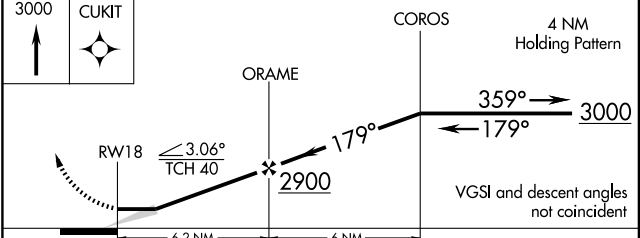

RNAV (GPS) RWY 18

BROOKFIELD/ NORTH CENTRAL MISSOURI RGNL (M08)

APP CRS 179°	Rwy Idg 4003 TDZE 843 Apt Elev 843
------------------------	---

▽ Use Chillicothe Muni altimeter setting; if not received, use Kirksville
△ NA Rgnl altimeter setting and increase all MDAs 40 feet.
 Procedure NA at night.
 DME/DME RNP-0.3 NA.

MISSED APPROACH: Climb to 3000 direct
 CUKIT WP and hold.

KANSAS CITY CENTER
12525 381.5

CTAF
122.9

CATEGORY	A	B	C	D
LNNAV MDA	1540-1	697 (700-1)	NA	
CIRCLING	1580-1	737 (800-1)	NA	

NC-3, 22 OCT 2009 to 19 NOV 2009