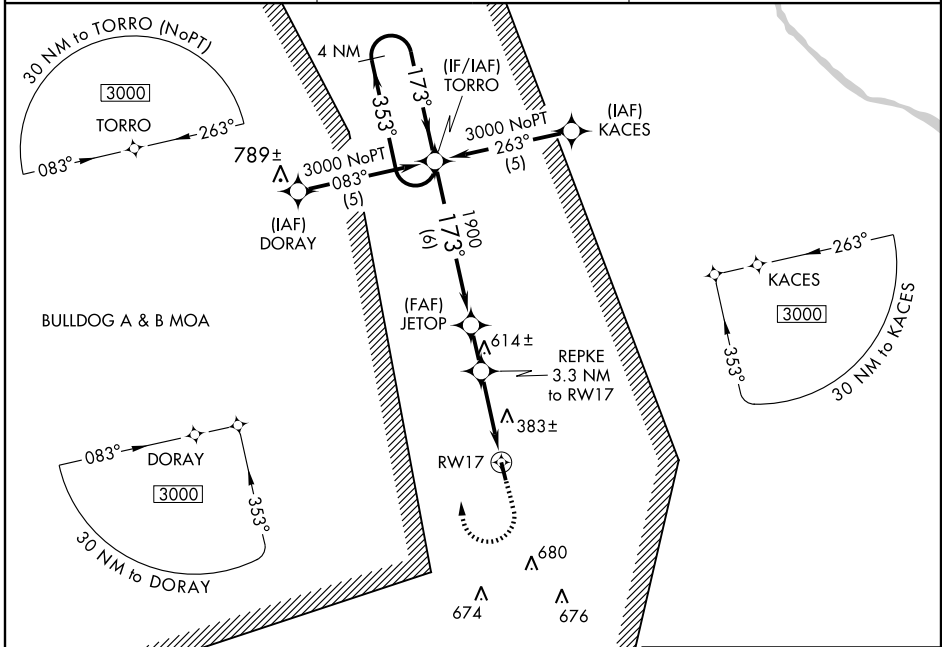

RNAV (GPS) RWY 17

MILLEN (2J5)

APP CRS	Rwy Idg	4000
173°	TDZE	237
	Apt Elev	237

V GPS or RNP-0.3 Required. DME/DME RNP-0.3 NA.
NA Use Augusta Rgnl at Bush Field altimeter setting.
 Circling NA E of Rwy 17-35.

MISSED APPROACH: Climb to 1500 then climbing right turn to 3000 direct TORRO WP and hold.

AUGUSTA ASOS 132.75	AUGUSTA APP CON 126.8 270.3	CTAF 122.9
-------------------------------	---------------------------------------	----------------------

SE-4, 22 OCT 2009 to 19 NOV 2009

SE-4, 22 OCT 2009 to 19 NOV 2009

	6 NM		1.7 NM	3.3 NM	
CATEGORY	A	B	C	D	
RNAV MDA	720-1	483 (500-1)	720-1¼ 483 (500-1¼)	720-1½ 483 (500-1½)	
CIRCLING	760-1 523 (600-1)	780-1 543 (600-1)	780-1½ 543 (600-1½)	800-2 563 (600-2)	