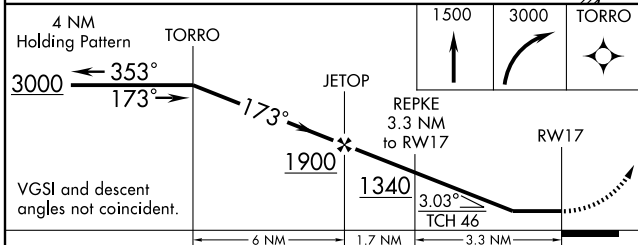

RNAV (GPS) RWY 17

MILLEN (2J5)

APP CRS	Rwy Idg	4000
173°	TDZE	237
	Apt Elev	237

V GPS or RNP-0.3 Required. DME/DME RNP-0.3 NA.
NA Use Augusta Rgnl at Bush Field altimeter setting.
 Circling NA E of Rwy 17-35.

MISSED APPROACH: Climb to 1500 then climbing right turn to 3000 direct TORRO WP and hold.

AUGUSTA ASOS 132.75	AUGUSTA APP CON 126.8 270.3	CTAF 122.9
-------------------------------	---------------------------------------	----------------------

SE-4, 22 OCT 2009 to 19 NOV 2009

SE-4, 22 OCT 2009 to 19 NOV 2009

	6 NM		1.7 NM	3.3 NM	
CATEGORY	A	B	C	D	
RNAV MDA	720-1	483 (500-1)	720-1¼ 483 (500-1¼)	720-1½ 483 (500-1½)	
CIRCLING	760-1 523 (600-1)	780-1 543 (600-1)	780-1½ 543 (600-1½)	800-2 563 (600-2)	