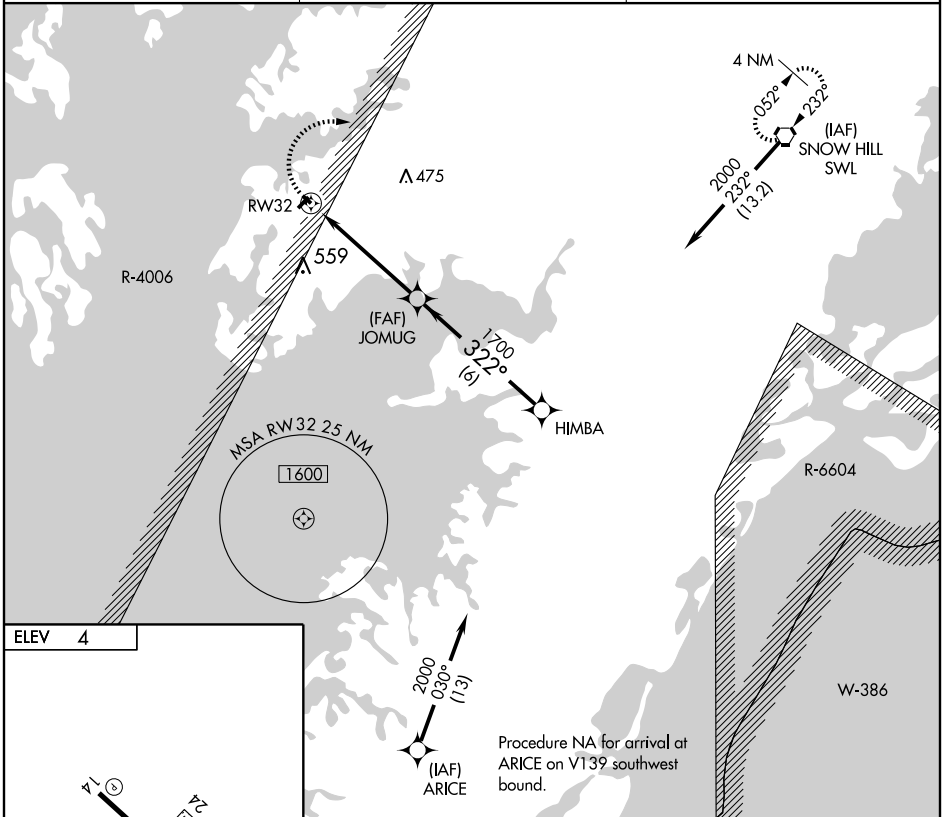

RNAV (GPS) RWY 32

CRISFIELD MUNI (W41)

APP CRS	Rwy Idg	2490
322°	TDZE	4
	Apt Elev	4

▼ Use NASA Wallops Flight Facility, VA altimeter setting; if not received, use Salisbury-Ocean City Wicomico Rgnl altimeter setting and increase all MDAs 20 feet. Circling NA Rwy 6-24. GPS or RNP-0.3 required. DME/DME RNP-0.3 NA.

▲ NA

MISSED APPROACH: Climbing right turn to 2000 direct SWL VORTAC and hold.

WALLOPS ASOS
119.175

PATUXENT APP CON ★
127.95 314.0

UNICOM
122.8 (CTAF) 0

NE-3, 22 OCT 2009 to 19 NOV 2009

NE-3, 22 OCT 2009 to 19 NOV 2009

CATEGORY	A	B	C	D
LNAV MDA	500-1	496 (500-1)		NA
CIRCLING	520-1	516 (600-1)		NA