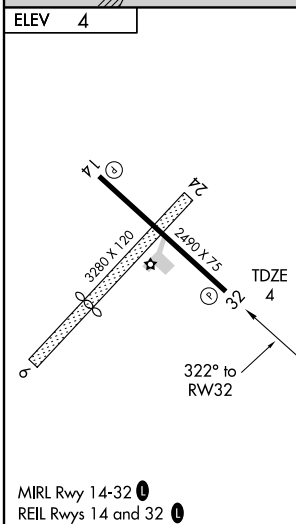

▲ NA

MISSED APPROACH: Climbing right turn to 2000 direct SWL VORTAC and hold.

WALLOPS ASOS
119.175

PATUXENT APP CON ★
127.95 314.0

UNICOM
122.8 (CTAF) 0

NE-3, 22 OCT 2009 to 19 NOV 2009

NE-3, 22 OCT 2009 to 19 NOV 2009