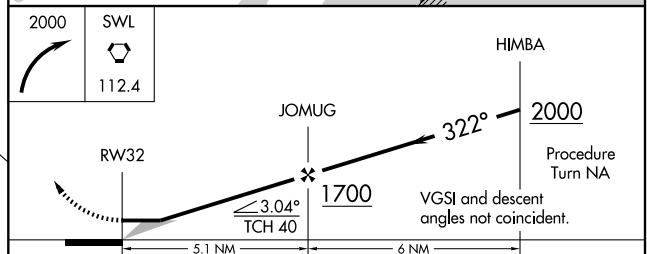

▲ NA

MISSED APPROACH: Climbing right turn to 2000 direct SWL VORTAC and hold.

WALLOPS ASOS
119.175

PATUXENT APP CON ★
127.95 314.0

UNICOM
122.8 (CTAF) 0

NE-3, 22 OCT 2009 to 19 NOV 2009

NE-3, 22 OCT 2009 to 19 NOV 2009