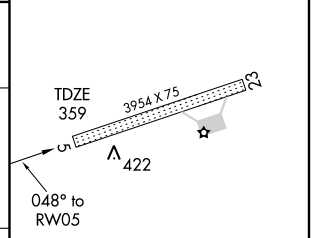

RNAV (GPS) RWY 5

BEAVER (WBQ)(PAWB)

APP CRS 048°	Rwy Idg 3954
	TDZE 359
	Apt Elev 359

NA DME/DME RNP-0.3 NA. Use Fort Yukon altimeter setting.	MISSED APPROACH: Climb to 3000 direct DUTKE and hold.

FORT YUKON AWOS-3 125.8	FAIRBANKS RADIO 122.1	CTAF 122.9

CATEGORY	A	B	C	D
RNAV MDA	880-1 521 (600-1)		880-1½ 521 (600-1½)	NA
CIRCLING	920-1 561 (600-1)		920-1½ 561 (600-1½)	NA

MIRL Rwy 5-23

AK, 22 OCT 2009 to 17 DEC 2009

AK, 22 OCT 2009 to 17 DEC 2009