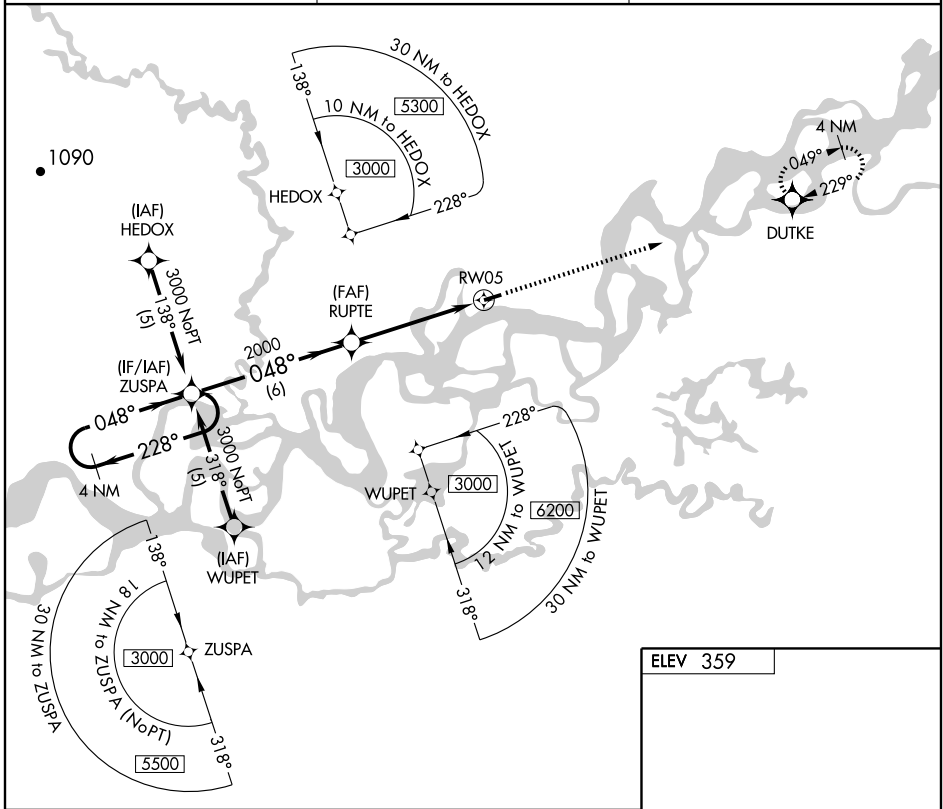

# RNAV (GPS) RWY 5

BEAVER (WBQ)(PAWB)

APP CRS <b>048°</b>	Rwy Idg <b>3954</b>
	TDZE <b>359</b>
	Apt Elev <b>359</b>

<p><b>NA</b></p> <p>DME/DME RNP-0.3 NA. Use Fort Yukon altimeter setting.</p>	<p>MISSED APPROACH: Climb to 3000 direct DUTKE and hold.</p>
---	--

<p>FORT YUKON AWOS-3 <b>125.8</b></p>	<p>FAIRBANKS RADIO <b>122.1</b></p>	<p>CTAF <b>122.9</b></p>
---	---	------------------------------

CATEGORY	A	B	C	D
RNAV MDA	880-1 521 (600-1)		880-1½ 521 (600-1½)	NA
CIRCLING	920-1 561 (600-1)		920-1½ 561 (600-1½)	NA

MIRL Rwy 5-23

AK, 22 OCT 2009 to 17 DEC 2009

AK, 22 OCT 2009 to 17 DEC 2009