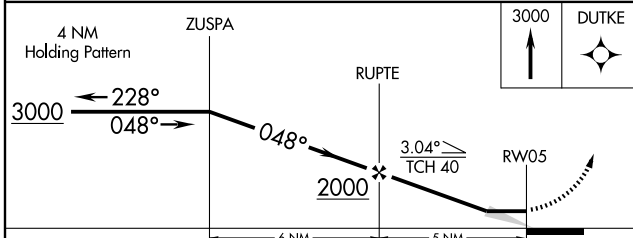

RNAV (GPS) RWY 5

BEAVER (WBQ)(PAWB)

APP CRS 048°	Rwy Idg 3954
	TDZE 359
	Apt Elev 359

NA DME/DME RNP-0.3 NA. Use Fort Yukon altimeter setting.	MISSED APPROACH: Climb to 3000 direct DUTKE and hold.

FORT YUKON AWOS-3 125.8	FAIRBANKS RADIO 122.1	CTAF 122.9

CATEGORY	A	B	C	D
RNAV MDA	880-1 521 (600-1)		880-1½ 521 (600-1½)	NA
CIRCLING	920-1 561 (600-1)		920-1½ 561 (600-1½)	NA

MIRL Rwy 5-23

AK, 22 OCT 2009 to 17 DEC 2009

AK, 22 OCT 2009 to 17 DEC 2009