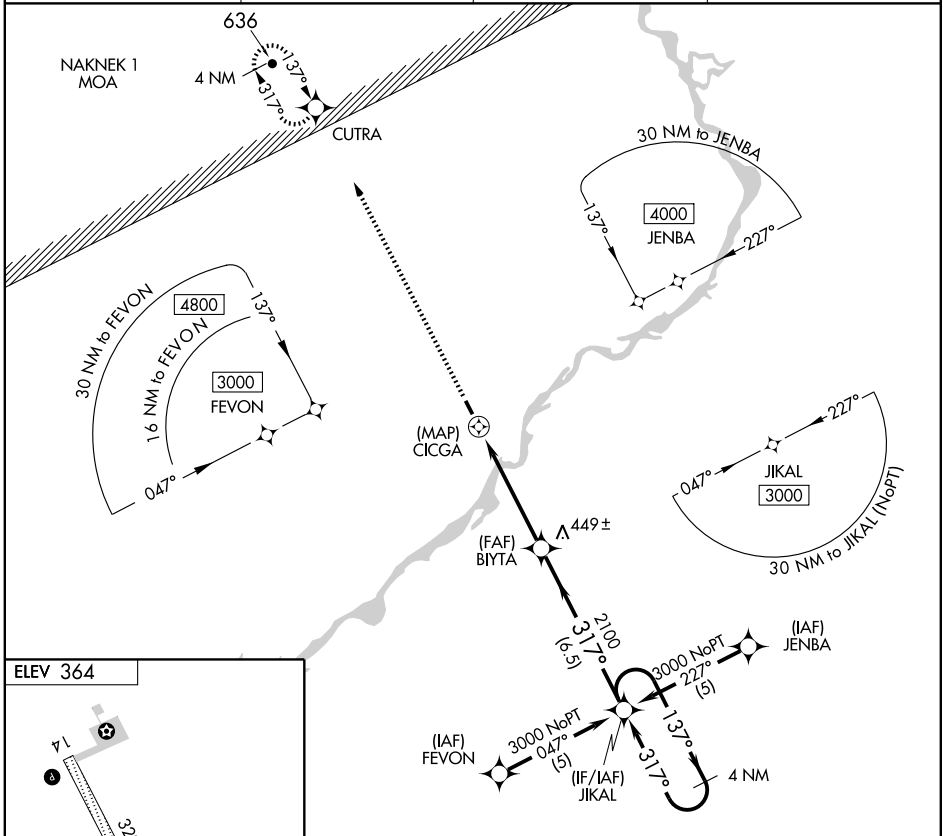

RNAV (GPS) RWY 32

NEW STUYAHOK (KNW) (P.ANW)

APP CRS	Rwy Idg	3281
317°	TDZE	354
	Apt Elev	364

▼ When local altimeter setting not received, use Koliganek altimeter setting and increase all MDAs 60 feet.
▲ Procedure NA at night. DME/DME RNP-0.3 NA.

MISSED APPROACH: Climb to 3000 direct CUTRA and hold.

AWOS-3 120.275	ANCHORAGE CENTER 132.75 282.35	DILLINGHAM RADIO 122.55	CTAF 122.9
--------------------------	--	-----------------------------------	----------------------

AK, 22 OCT 2009 to 17 DEC 2009

AK, 22 OCT 2009 to 17 DEC 2009

CATEGORY	A	B	C	D
LNAV MDA	760-1	406 (400-1)	NA	
CIRCLING	780-1 416 (500-1)	820-1 456 (500-1)	NA	