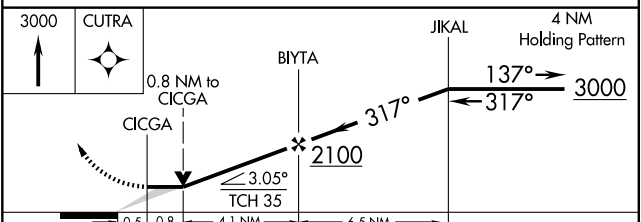

CATEGORY	A	B	C	D
LNAV MDA	760-1	406 (400-1)	NA	
CIRCLING	780-1 416 (500-1)	820-1 456 (500-1)	NA