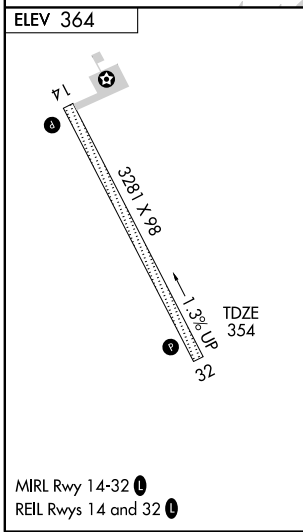

CATEGORY	A	B	C	D
LNAV MDA	760-1	406 (400-1)	NA	
CIRCLING	780-1 416 (500-1)	820-1 456 (500-1)	NA