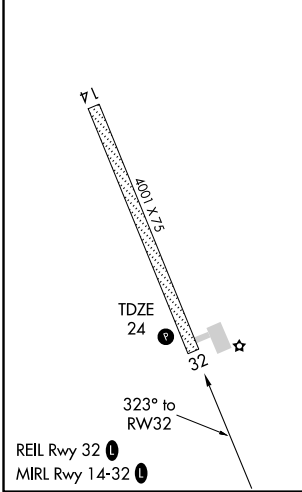

RNAV (GPS) RWY 32

SHAKTOOLIK (2C7) (PFSH)

WAAS CH 69413 W32A	APP CRS 323°	Rwy Idg TDZE 24 Apt Elev 24	4001
--	------------------------	---	-------------

NA Baro-VNAV NA. DME/DME RNP-0.3 NA.
Use Unalakleet altimeter setting, when not received, use Koyuk altimeter setting and increase all DA 25 feet and all MDA 40 feet.

MISSED APPROACH: Climb to 2500 direct MEALT and hold.

UNALAKLEET AWOS-3 132.25	ANCHORAGE CENTER 135.7 335.5	UNICOM 122.8 (CTAF) 0
------------------------------------	--	---------------------------------

ELEV 24

CATEGORY	A	B	C	D
LPV DA		347-1¼	323 (400-1¼)	
LNAV/VNAV DA		493-1¾	469 (500-1¾)	
LNAV MDA	540-1	516 (600-1)	540-1½ 516 (600-1½)	540-1¾ 516 (600-1¾)
CIRCLING	560-1	536 (600-1)	560-1½ 536 (600-1½)	580-2 556 (600-2)