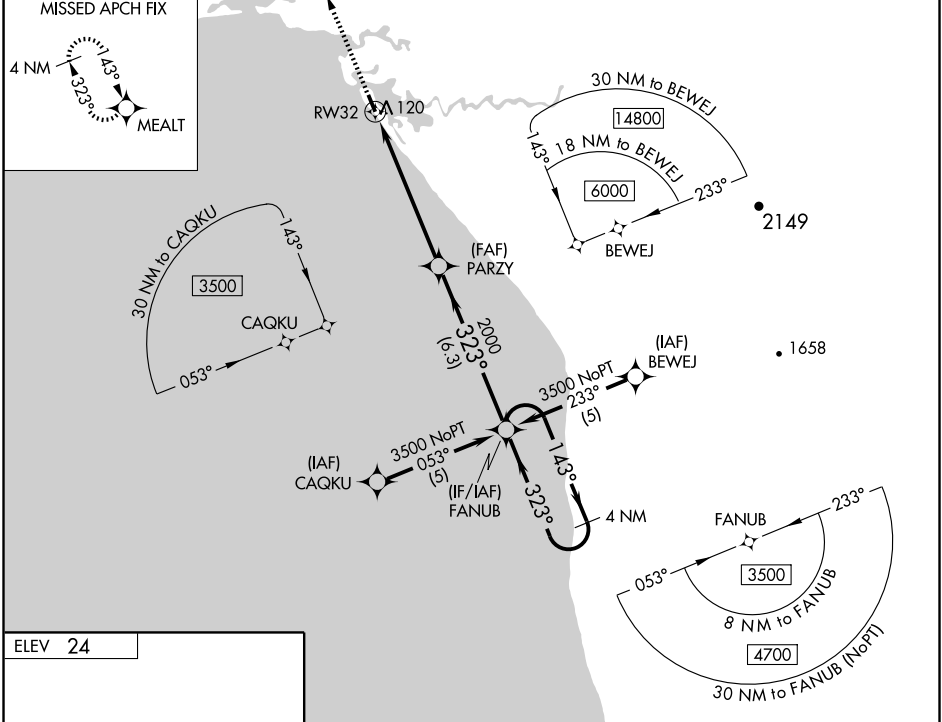

RNAV (GPS) RWY 32

SHAKTOOLIK (2C7) (PFSH)

WAAS CH 69413 W32A	APP CRS 323°	Rwy Idg TDZE 24 Apt Elev 24	4001
--	------------------------	---	-------------

NA Baro-VNAV NA. DME/DME RNP-0.3 NA.
Use Unalakleet altimeter setting, when not received, use Koyuk altimeter setting and increase all DA 25 feet and all MDA 40 feet.

MISSED APPROACH: Climb to 2500 direct MEALT and hold.

UNALAKLEET AWOS-3 132.25	ANCHORAGE CENTER 135.7 335.5	UNICOM 122.8 (CTAF) 0
------------------------------------	--	---------------------------------

ELEV 24

CATEGORY	A	B	C	D
LPV DA		347-1¼	323 (400-1¼)	
LNAV/VNAV DA		493-1¾	469 (500-1¾)	
LNAV MDA	540-1	516 (600-1)	540-1½ 516 (600-1½)	540-1¾ 516 (600-1¾)
CIRCLING	560-1	536 (600-1)	560-1½ 536 (600-1½)	580-2 556 (600-2)