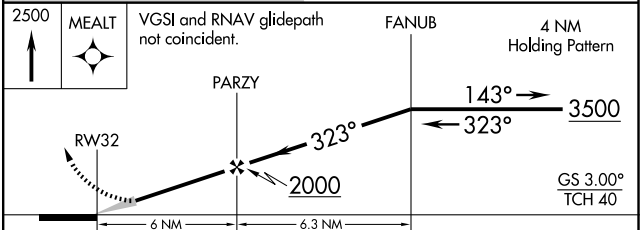

CATEGORY	A	B	C	D
LPV DA		347-1¼	323 (400-1¼)	
LNAV/VNAV DA		493-1¾	469 (500-1¾)	
LNAV MDA	540-1	516 (600-1)	540-1½ 516 (600-1½)	540-1¾ 516 (600-1¾)
CIRCLING	560-1	536 (600-1)	560-1½ 536 (600-1½)	580-2 556 (600-2)

AK, 22 OCT 2009 to 17 DEC 2009

AK, 22 OCT 2009 to 17 DEC 2009