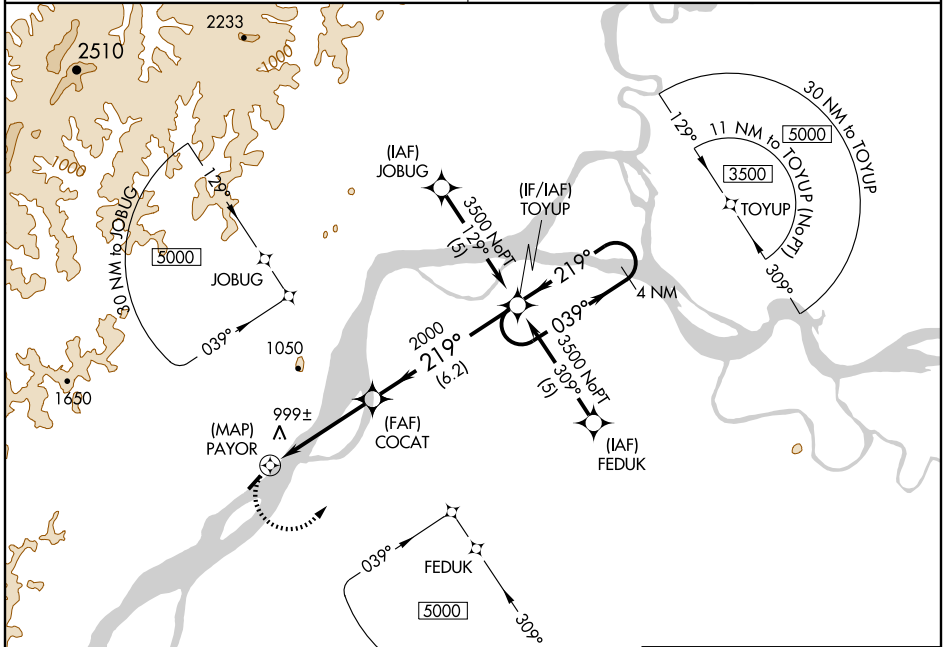

RNAV (GPS) RWY 20

NULATO (NUL) (PANU)

APP CRS 219°	Rwy ldg TDZE Apt Elev	4000 399 399
------------------------	-----------------------------	---

▼ DME/DME RNP-0.3 NA. Use Galena altimeter setting.
▲ NA

MISSED APPROACH: Climbing left turn to 3500 direct TOYUP and hold.

FAIRBANKS RADIO
122.2

CTAF
122.9

AK, 22 OCT 2009 to 17 DEC 2009

AK, 22 OCT 2009 to 17 DEC 2009

CATEGORY	A	B	C	D
LNVA MDA	1360-1¼ 961 (1000-1¼)	1360-1½ 961 (1000-1½)	1360-3 961 (1000-3)	NA
CIRCLING	1360-1¼ 961 (1000-1¼)	1420-1½ 1021 (1100-1½)	1420-3 1021 (1100-3)	NA