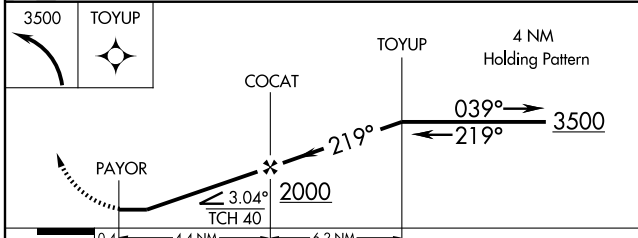

RNAV (GPS) RWY 20

NULATO (NUL) (PANU)

APP CRS 219°	Rwy ldg TDZE Apt Elev	4000 399 399

▼ DME/DME RNP-0.3 NA. Use Galena altimeter setting.
▲ NA

MISSED APPROACH: Climbing left turn to 3500 direct TOYUP and hold.

FAIRBANKS RADIO
122.2

CTAF
122.9

AK, 22 OCT 2009 to 17 DEC 2009

AK, 22 OCT 2009 to 17 DEC 2009

CATEGORY	A	B	C	D
LNVA MDA	1360-1¼ 961 (1000-1¼)	1360-1½ 961 (1000-1½)	1360-3 961 (1000-3)	NA
CIRCLING	1360-1¼ 961 (1000-1¼)	1420-1½ 1021 (1100-1½)	1420-3 1021 (1100-3)	NA