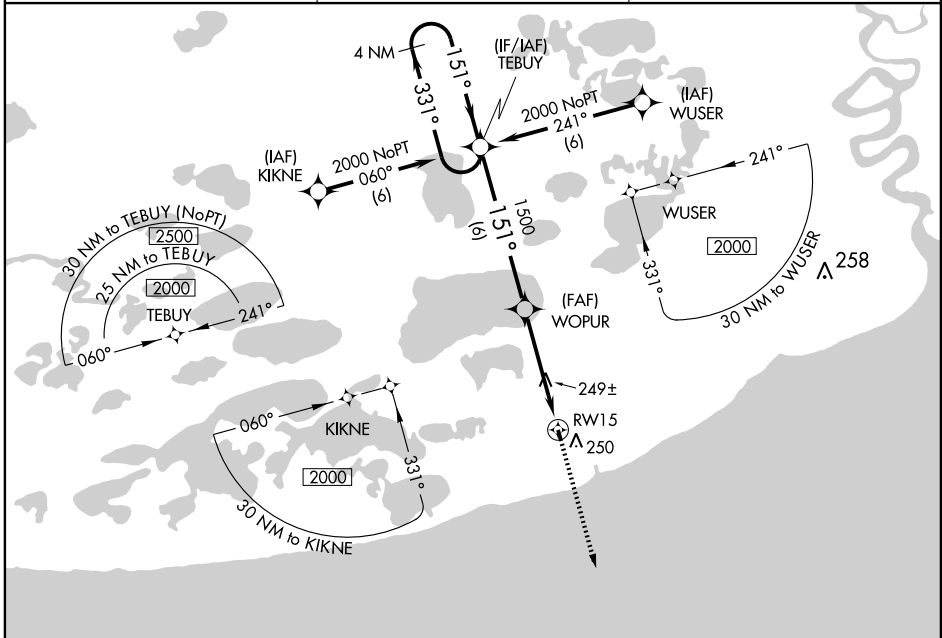

# RNAV (GPS) RWY 15

KWIGILLINGOK (GGV)(PAGG)

APP CRS <b>151°</b>	Rwy Idg TDZE Apt Elev	<b>2510</b> <b>18</b> <b>18</b>
------------------------	-----------------------------	---------------------------------------

▼ GPS or RNP-0.3 required. DME/DME RNP-0.3 NA.  
 ▲ NA Procedure NA at night. Use Kipnuk altimeter setting.

MISSED APPROACH: Climb to 2000 direct KITEY and hold.

KIPNUK ASOS <b>118.325</b>	ANCHORAGE CENTER <b>125.2 372.2</b> <b>124.2 251.1</b>	CTAF <b>122.7</b>
-------------------------------	--	----------------------

AK, 22 OCT 2009 to 17 DEC 2009

AK, 22 OCT 2009 to 17 DEC 2009