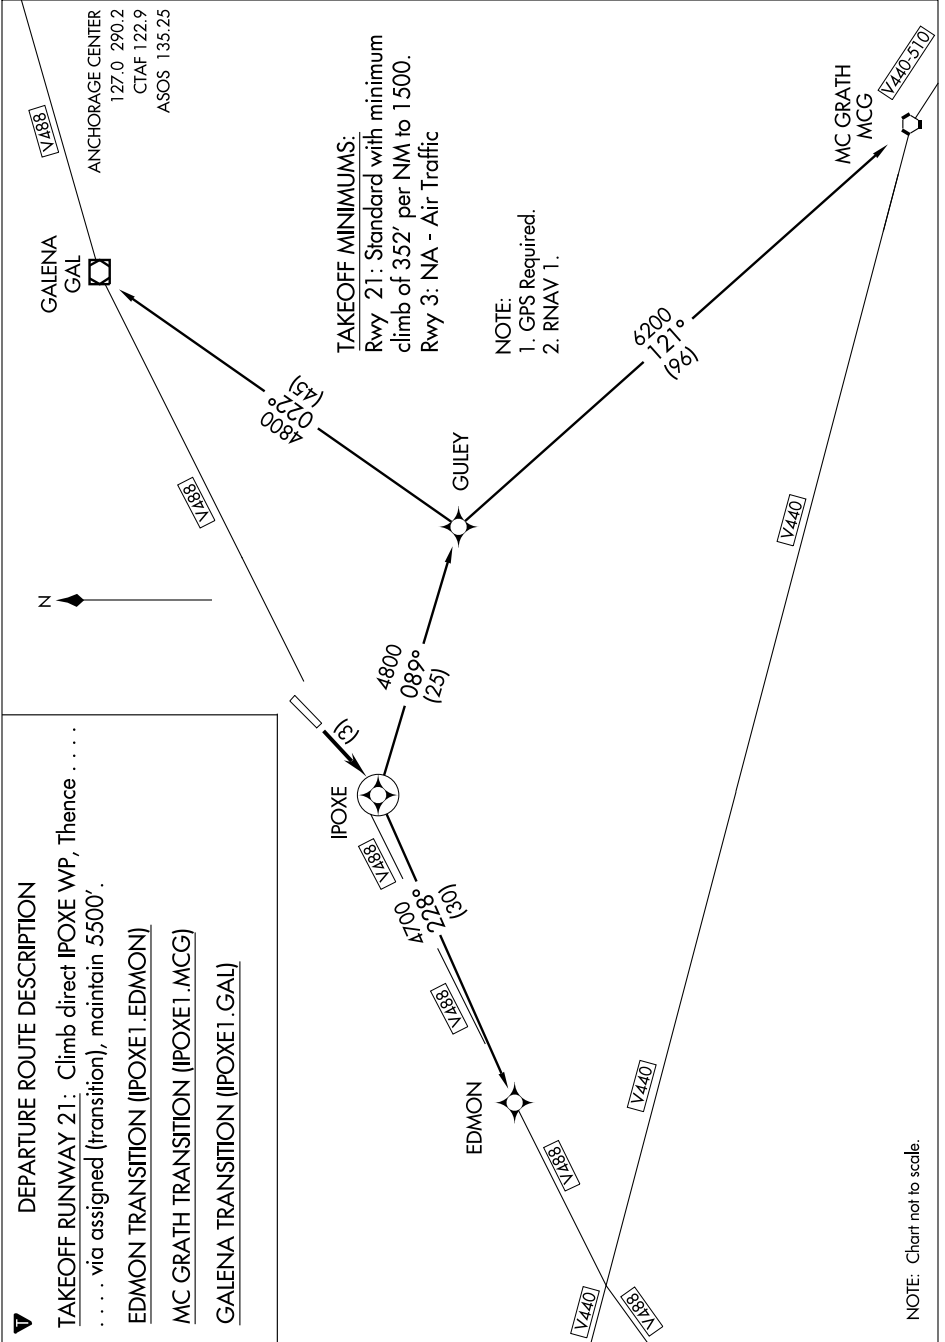

AK, 22 OCT 2009 to 17 DEC 2009

**DEPARTURE ROUTE DESCRIPTION**

**TAKEOFF RUNWAY 21:** Climb direct IPOXE WP, Thence . . . . .  
. . . . . via assigned (transition), maintain 5500'.

EDMON TRANSITION (IPOXE1 .EDMON)

MC GRATH TRANSITION (IPOXE1 .MCG)

GALENA TRANSITION (IPOXE1 .GAL)

AK, 22 OCT 2009 to 17 DEC 2009