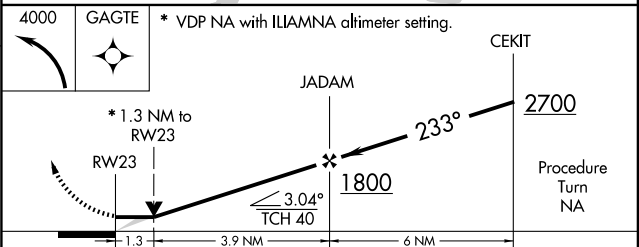

RNAV (GPS) RWY 23

IGIUGIG (IGG)(PAIG)

APP CRS 233°	Rwy Idg TDZE Apt Elev	3000 90 90
------------------------	-----------------------------	---------------------------------------

⚠ DME/DME RNP-0.3 NA. If local altimeter setting not received, use Iliamna altimeter setting and increase all MDAs 120 feet.

MISSED APPROACH: Climbing left turn to 4000 direct GAGTE and hold.

ASOS
119.925

ANCHORAGE CENTER
118.8

CTAF
122.9

CATEGORY	A	B	C	D
LNAV MDA	440-1	350 (400-1)	NA	
CIRCLING	520-1 430 (500-1)	540-1 450 (500-1)	NA	