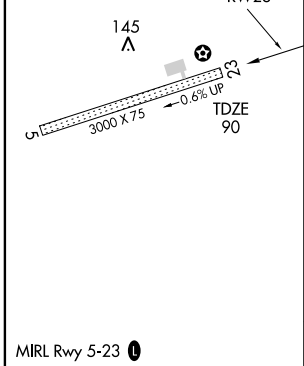

RNAV (GPS) RWY 23

IGIUGIG (IGG)(PAIG)

APP CRS 233°	Rwy Idg TDZE Apt Elev	3000 90 90
------------------------	-----------------------------	---------------------------------------

⚠ DME/DME RNP-0.3 NA. If local altimeter setting not received, use Iliamna altimeter setting and increase all MDAs 120 feet.

MISSED APPROACH: Climbing left turn to 4000 direct GAGTE and hold.

ASOS
119.925

ANCHORAGE CENTER
118.8

CTAF
122.9

CATEGORY	A	B	C	D
LNAV MDA	440-1	350 (400-1)	NA	
CIRCLING	520-1 430 (500-1)	540-1 450 (500-1)	NA	