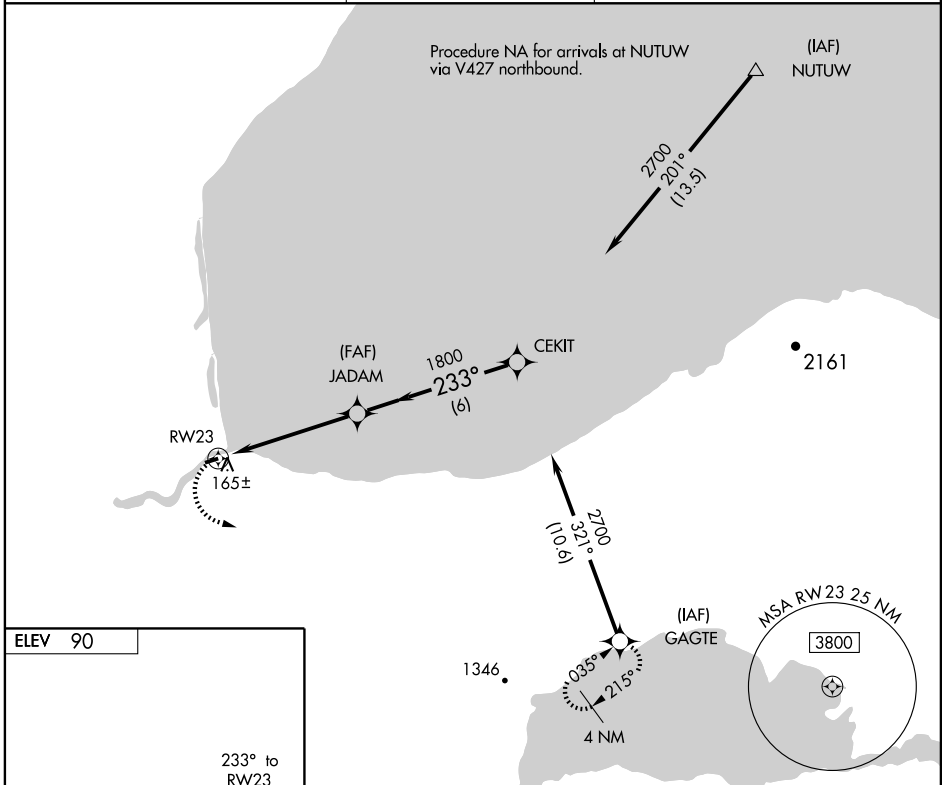

RNAV (GPS) RWY 23

IGIUGIG (IGG)(PAIG)

APP CRS 233°	Rwy Idg TDZE Apt Elev	3000 90 90
------------------------	-----------------------------	---------------------------------------

⚠ DME/DME RNP-0.3 NA. If local altimeter setting not received, use Iliamna altimeter setting and increase all MDAs 120 feet.

MISSED APPROACH: Climbing left turn to 4000 direct GAGTE and hold.

ASOS
119.925

ANCHORAGE CENTER
118.8

CTAF
122.9

CATEGORY	A	B	C	D
LNAV MDA	440-1	350 (400-1)	NA	
CIRCLING	520-1 430 (500-1)	540-1 450 (500-1)	NA	