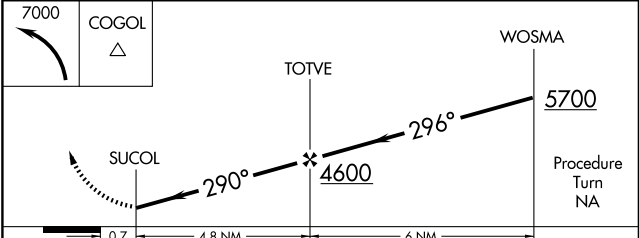

RNAV (GPS)-A
MARIPOSA-YOSEMITE (MPI)

APP CRS 290°	Rwy Idg TDZE Apt Elev	N/A N/A 2254
------------------------	-----------------------------	---

<p>▽ DME/DME RNP-0.3 NA. △ NA Circling not authorized north of Rwy 8-26. Procedure not authorized at night. If local altimeter setting not received, use Atwater altimeter setting and increase all MDAs 350 feet.</p>	<p>MISSED APPROACH: Climbing left turn to 7000 direct COGOL and hold.</p>
--	---

AWOS-3 135.6	OAKLAND CENTER 121.25 327.0	UNICOM 122.7 (CTAF) 0
------------------------	---------------------------------------	---------------------------------

SW-2, 22 OCT 2009 to 19 NOV 2009

SW-2, 22 OCT 2009 to 19 NOV 2009

ELEV 2254

CATEGORY	A	B	C	D
CIRCLING	3900-1¼ 1646 (1700-1¼)	3900-1½ 1646 (1700-1½)	NA	