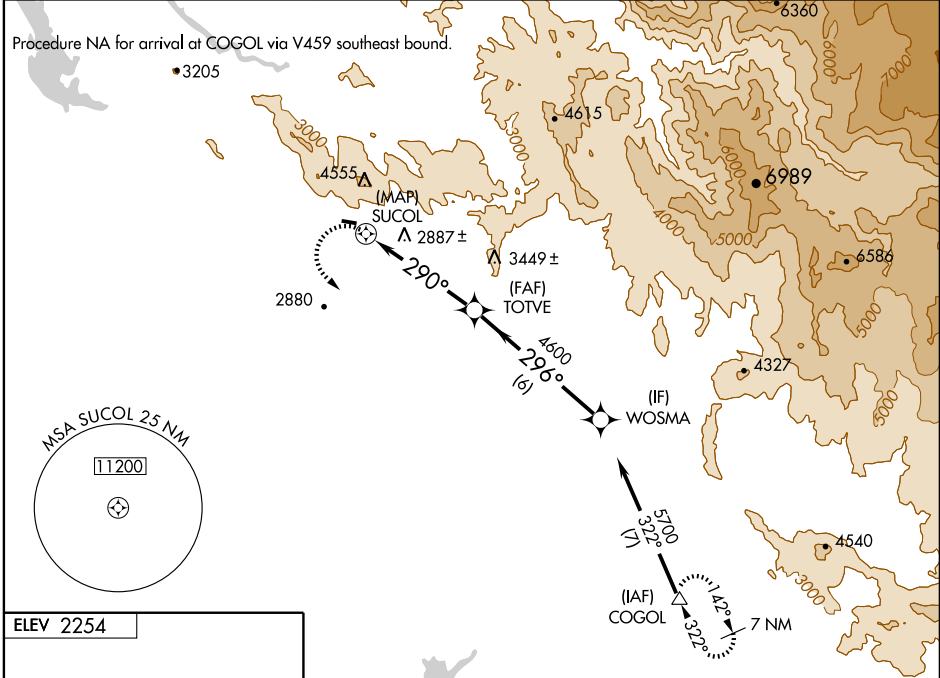

RNAV (GPS)-A
MARIPOSA-YOSEMITE (MPI)

APP CRS 290°	Rwy Idg TDZE Apt Elev	N/A N/A 2254
------------------------	-----------------------------	---

<p>▽ DME/DME RNP-0.3 NA. △ NA Circling not authorized north of Rwy 8-26. Procedure not authorized at night. If local altimeter setting not received, use Atwater altimeter setting and increase all MDAs 350 feet.</p>	<p>MISSED APPROACH: Climbing left turn to 7000 direct COGOL and hold.</p>
--	---

AWOS-3 135.6	OAKLAND CENTER 121.25 327.0	UNICOM 122.7 (CTAF) 0
------------------------	---------------------------------------	---------------------------------

SW-2, 22 OCT 2009 to 19 NOV 2009

SW-2, 22 OCT 2009 to 19 NOV 2009

ELEV 2254

CATEGORY	A	B	C	D
CIRCLING	3900-1¼ 1646 (1700-1¼)	3900-1½ 1646 (1700-1½)	NA	