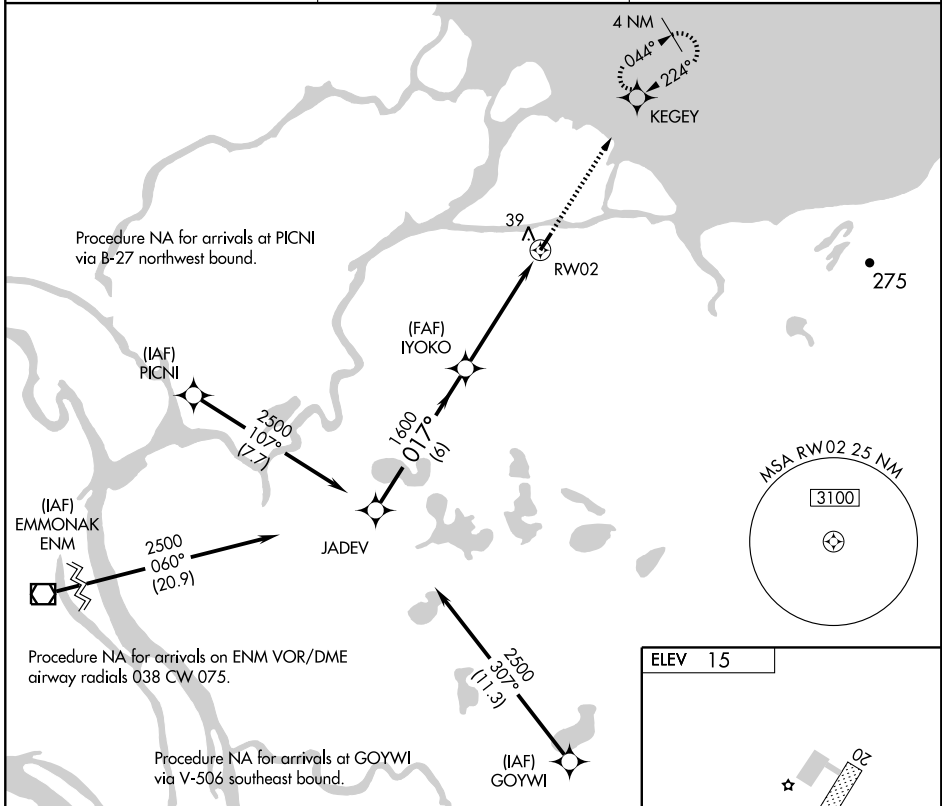

APP CRS 017°	Rwy Idg TDZE Apt Elev	4422 15 15
------------------------	-----------------------------	---------------------------------------

RNAV (GPS) RWY 2

KOTLIK (2A.9) (PFKO)

▲ NA	DME/DME RNP-0.3 NA. Use EMMONAK altimeter setting. Procedure NA at night.	MISSED APPROACH: Climb to 3500 direct KEGEY WP and hold.
-------------	---	---

EMMONAK AWOS-3 135.35	ANCHORAGE CENTER 124.5 226.8	CTAF 122.9 ①
---------------------------------	--	-------------------------------

AK, 22 OCT 2009 to 17 DEC 2009

AK, 22 OCT 2009 to 17 DEC 2009