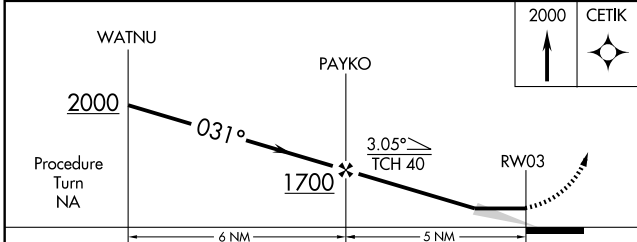

RNAV (GPS) RWY 3

AKIAK (AKI) (PFAK)

APP CRS 031°	Rwy Idg 3196 TDZE 30 Apt Elev 30
------------------------	---

▼ Use Bethel altimeter setting.
▲ NA GPS or RNP- 0.3 required. DME/DME RNP- 0.3 NA.
 Bethel ATIS/ASOS 119.8
 Bethel ASOS: OSE 251, BET 114.1

MISSED APPROACH: Climb to 2000 direct CETIK WP and hold.

ANCHORAGE CENTER 125.2 372.0	CTAF 122.9 0
--	------------------------

CATEGORY	A	B	C	D
LNVA MDA	420-1	390 (400-1)		NA
CIRCLING	480-1	450 (500-1)		NA