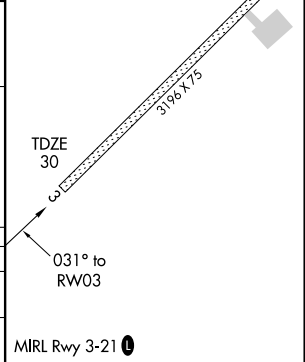

RNAV (GPS) RWY 3

AKIAK (AKI) (PFAK)

APP CRS 031°	Rwy Idg 3196 TDZE 30 Apt Elev 30
------------------------	---

▼ Use Bethel altimeter setting.
▲ NA GPS or RNP- 0.3 required. DME/DME RNP- 0.3 NA.
 Bethel ATIS/ASOS 119.8
 Bethel ASOS: OSE 251, BET 114.1

MISSED APPROACH: Climb to 2000 direct CETIK WP and hold.

ANCHORAGE CENTER 125.2 372.0	CTAF 122.9 0
--	------------------------

CATEGORY	A	B	C	D
LNVA MDA	420-1	390 (400-1)		NA
CIRCLING	480-1	450 (500-1)		NA