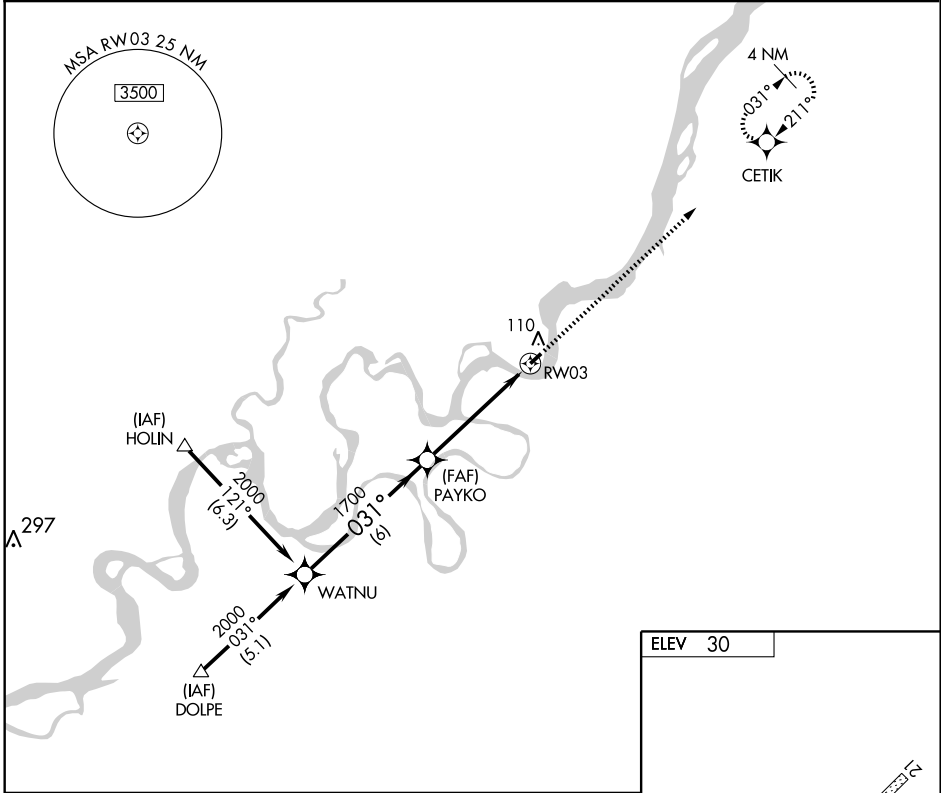

RNAV (GPS) RWY 3

AKIAK (AKI) (PFAK)

APP CRS 031°	Rwy Idg 3196 TDZE 30 Apt Elev 30
------------------------	---

▼ Use Bethel altimeter setting.
▲ NA GPS or RNP- 0.3 required. DME/DME RNP- 0.3 NA.
 Bethel ATIS/ASOS 119.8
 Bethel ASOS: OSE 251, BET 114.1

MISSED APPROACH: Climb to 2000 direct CETIK WP and hold.

ANCHORAGE CENTER 125.2 372.0	CTAF 122.9 0
--	------------------------

CATEGORY	A	B	C	D
LNVA MDA	420-1	390 (400-1)		NA
CIRCLING	480-1	450 (500-1)		NA

AK, 22 OCT 2009 to 17 DEC 2009

AK, 22 OCT 2009 to 17 DEC 2009