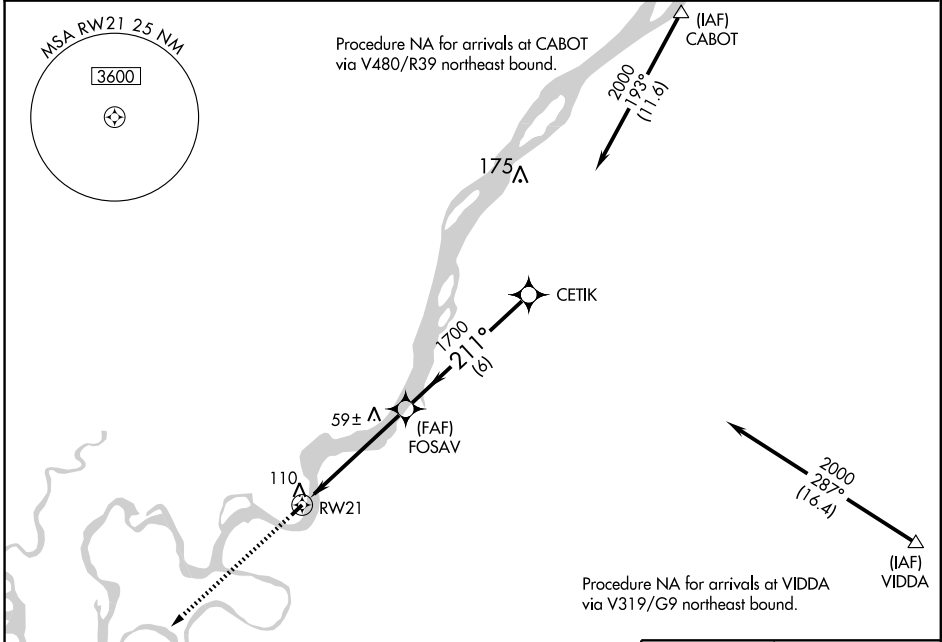

RNAV (GPS) RWY 21

AKIAK (AKI) (PFAK)

APP CRS	Rwy Idg	3196
211°	TDZE	30
	Apt Elev	30

▼ Use Bethel altimeter setting.
 ▲ NA GPS or RNP- 0.3 required. DME/DME RNP- 0.3 NA.
 Bethel ATIS/ASOS 119.8.
 Bethel ASOS: OSE 251, BET 114.1.

MISSED APPROACH: Climb to 2000 direct WATNU WP and hold.

ANCHORAGE CENTER
125.2 372.0

CTAF
122.9

AK, 22 OCT 2009 to 17 DEC 2009

AK, 22 OCT 2009 to 17 DEC 2009

CATEGORY	A	B	C	D
LNVA MDA	420-1	390 (400-1)		NA
CIRCLING	480-1	450 (500-1)		NA

MIRL Rwy 3-21