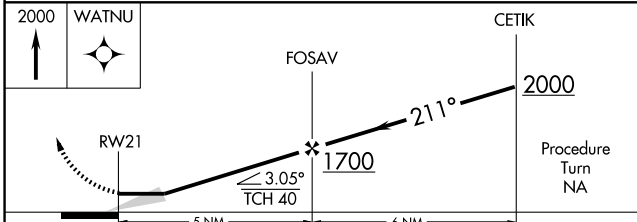

MISSED APPROACH: Climb to 2000 direct WATNU WP and hold.

ANCHORAGE CENTER
125.2 372.0

CTAF
122.9

AK, 22 OCT 2009 to 17 DEC 2009

AK, 22 OCT 2009 to 17 DEC 2009

CATEGORY	A	B	C	D
LNVA MDA	420-1	390 (400-1)		NA
CIRCLING	480-1	450 (500-1)		NA