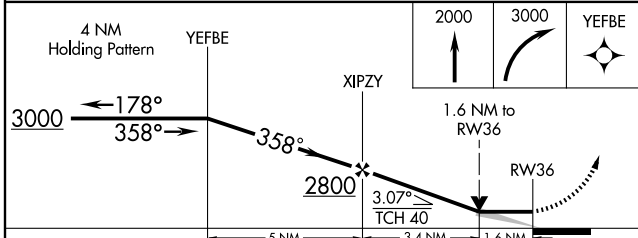

RNAV (GPS) RWY 36

LAMONI MUNI (LWD)

APP CRS 358°	Rwy Ldg TDZE Apt Elev	2900 1130 1130

NA	DME/DME RNP- 0.3 NA.	MISSED APPROACH: Climb to 2000, then climbing right turn to 3000 direct YEFBE WP and hold.	

ASOS 120.0	MINNEAPOLIS CENTER 125.65 288.1	CTAF 122.9	122.8 0

CATEGORY	A	B	C	D
LNAV MDA	1700-1	570 (600-1)	NA	
CIRCLING	1700-1	570 (600-1)	NA	

NC-3, 22 OCT 2009 to 19 NOV 2009

NC-3, 22 OCT 2009 to 19 NOV 2009