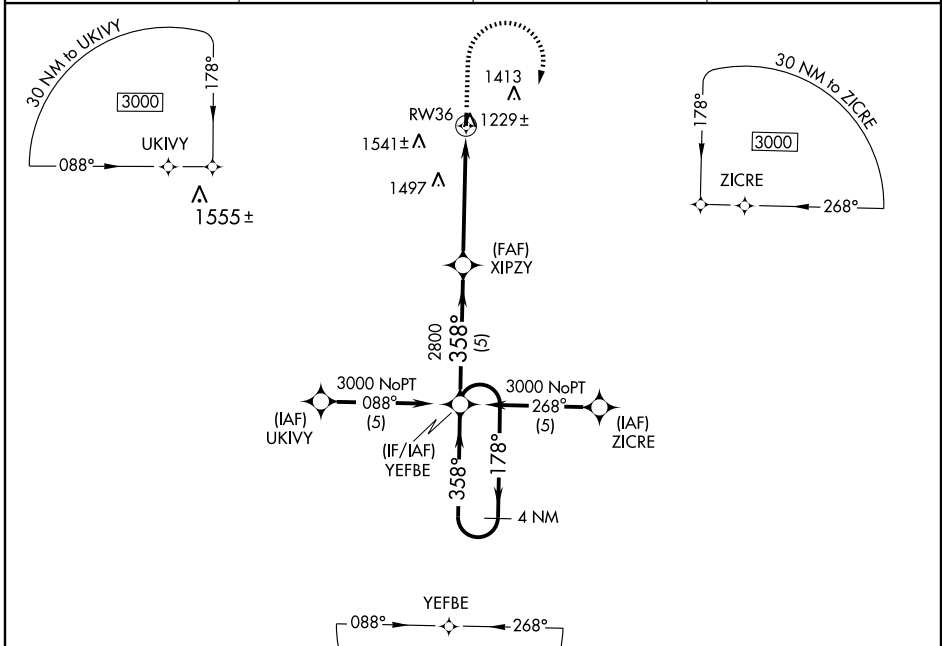

RNAV (GPS) RWY 36

LAMONI MUNI (LWD)

APP CRS 358°	Rwy Ldg TDZE Apt Elev	2900 1130 1130
------------------------	-----------------------------	---

NA	DME/DME RNP- 0.3 NA.	MISSED APPROACH: Climb to 2000, then climbing right turn to 3000 direct YEFBE WP and hold.	
-----------	----------------------	--	--

ASOS 120.0	MINNEAPOLIS CENTER 125.65 288.1	CTAF 122.9	122.8 0
----------------------	---	----------------------	-----------------------

CATEGORY	A	B	C	D
LNAV MDA	1700-1	570 (600-1)	NA	
CIRCLING	1700-1	570 (600-1)	NA	

NC-3, 22 OCT 2009 to 19 NOV 2009

NC-3, 22 OCT 2009 to 19 NOV 2009