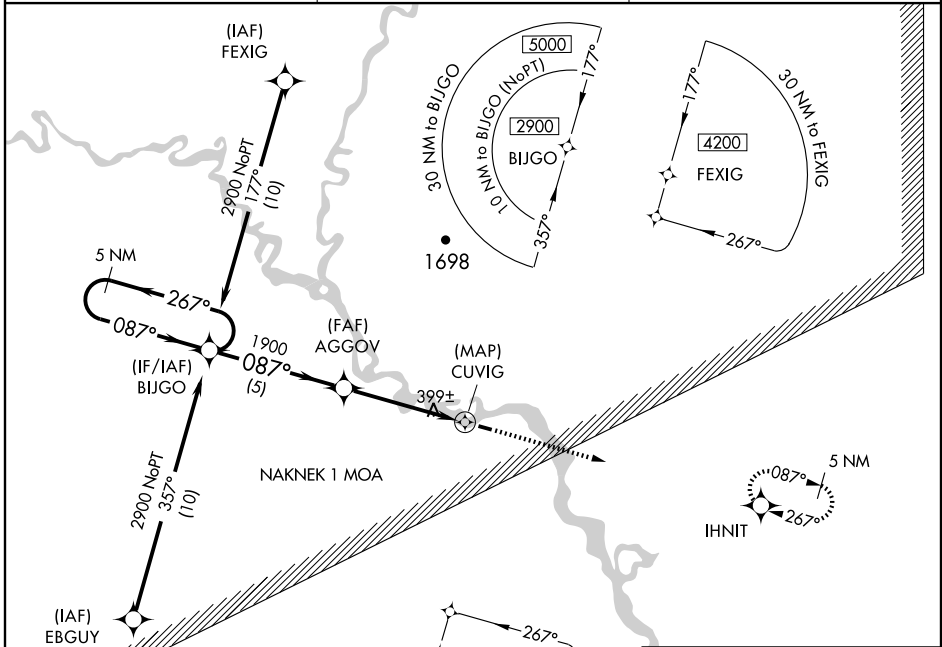

# RNAV (GPS) RWY 9

KOLIGANEK (JZZ) (PAJZ)

APP CRS <b>087°</b>	Rwy Idg <b>3000</b>
	TDZE <b>269</b>
	Apt Elev <b>269</b>

DME/DME RNP-0.3 NA.	MISSED APPROACH: Climb to 3400 direct IHNIT and hold, continue climb-in-hold to 3400.
---------------------	---

AWOS-3 <b>118.525</b>	ANCHORAGE CENTER <b>132.75 282.35</b>	CTAF <b>122.9</b>
--------------------------	--	----------------------

CATEGORY	A	B	C	D
LNAV MDA	660-1	391 (400-1)		NA
CIRCLING	700-1	720-1		NA
	431 (500-1)	451 (500-1)		

ELEV 269
087° to RWY 09
TDZE 269
REIL Rwy 09 and 27
MIRL Rwy 09-27

AK, 22 OCT 2009 to 17 DEC 2009

AK, 22 OCT 2009 to 17 DEC 2009