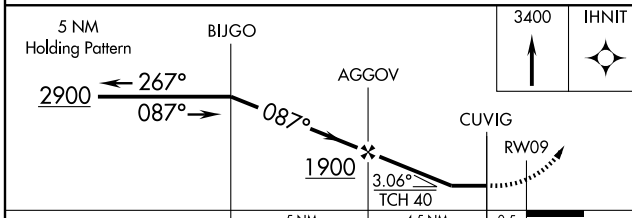

RNAV (GPS) RWY 9

KOLIGANEK (JZZ) (PAJZ)

APP CRS 087°	Rwy Idg 3000
	TDZE 269
	Apt Elev 269

DME/DME RNP-0.3 NA.	MISSED APPROACH: Climb to 3400 direct IHNIT and hold, continue climb-in-hold to 3400.

AWOS-3 118.525	ANCHORAGE CENTER 132.75 282.35	CTAF 122.9

CATEGORY	A	B	C	D
LNAV MDA	660-1	391 (400-1)		NA
CIRCLING	700-1	720-1		NA
	431 (500-1)	451 (500-1)		

ELEV 269
087° to RWY 09
TDZE 269
REIL Rwy 09 and 27
MIRL Rwy 09-27

AK, 22 OCT 2009 to 17 DEC 2009

AK, 22 OCT 2009 to 17 DEC 2009