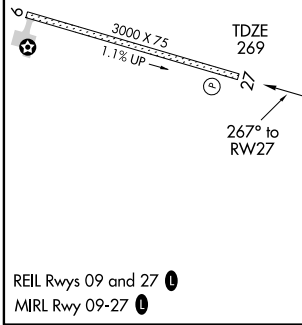

KOLIGANEK, ALASKA

AL-9459 (FAA)

RNAV (GPS) RWY 27

KOLIGANEK (JZZ) (PAJZ)

APP CRS 267°	Rwy Idg 3000
	TDZE 269
	Apt Elev 269

▽ DME/DME RNP-0.3 NA.	MISSED APPROACH: Climb to 2900 direct BIJGO and hold.

AWOS-3 118.525	ANCHORAGE CENTER 132.75 282.35	CTAF 122.9 ①

CATEGORY	A	B	C	D
LNAV MDA	780-1	511 (600-1)	NA	
CIRCLING	780-1	511 (600-1)	NA	

KOLIGANEK, ALASKA
Orig 09295

59°44'N-157°16'W

RNAV (GPS) RWY 27

AK, 22 OCT 2009 to 17 DEC 2009

AK, 22 OCT 2009 to 17 DEC 2009