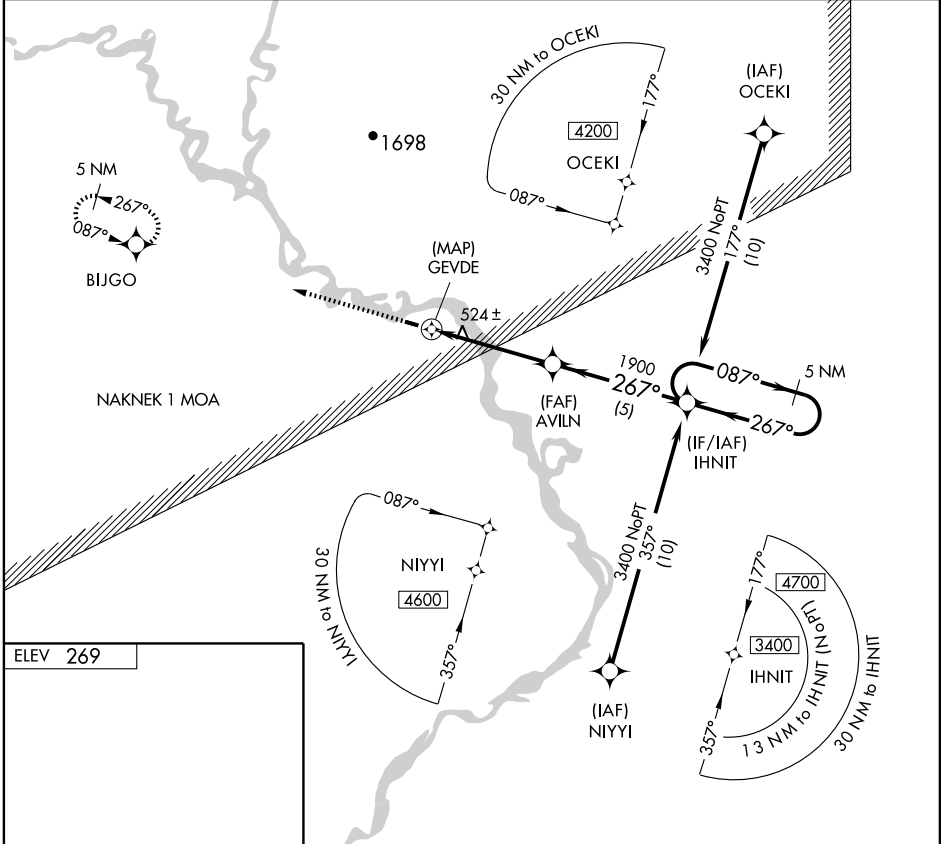

KOLIGANEK, ALASKA

AL-9459 (FAA)

RNAV (GPS) RWY 27

KOLIGANEK (JZZ) (PAJZ)

APP CRS 267°	Rwy Idg 3000
	TDZE 269
	Apt Elev 269

▽ DME/DME RNP-0.3 NA.	MISSED APPROACH: Climb to 2900 direct BIJGO and hold.
------------------------------	---

AWOS-3 118.525	ANCHORAGE CENTER 132.75 282.35	CTAF 122.9 ①
--------------------------	--	-------------------------------

CATEGORY	A	B	C	D
LNAV MDA	780-1	511 (600-1)	NA	
CIRCLING	780-1	511 (600-1)	NA	

KOLIGANEK, ALASKA
Orig 09295

59°44'N-157°16'W

RNAV (GPS) RWY 27

AK, 22 OCT 2009 to 17 DEC 2009

AK, 22 OCT 2009 to 17 DEC 2009