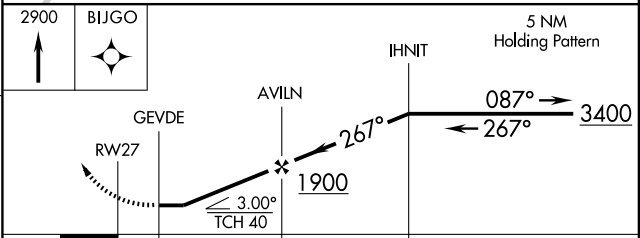

KOLIGANEK, ALASKA

AL-9459 (FAA)

RNAV (GPS) RWY 27

KOLIGANEK (JZZ) (PAJZ)

APP CRS 267°	Rwy Idg 3000
	TDZE 269
	Apt Elev 269

▽ DME/DME RNP-0.3 NA.	MISSED APPROACH: Climb to 2900 direct BIJGO and hold.

AWOS-3 118.525	ANCHORAGE CENTER 132.75 282.35	CTAF 122.9 ①

CATEGORY	A	B	C	D
LNAV MDA	780-1	511 (600-1)	NA	
CIRCLING	780-1	511 (600-1)	NA	

KOLIGANEK, ALASKA
Orig 09295

59°44'N-157°16'W

RNAV (GPS) RWY 27

AK, 22 OCT 2009 to 17 DEC 2009

AK, 22 OCT 2009 to 17 DEC 2009