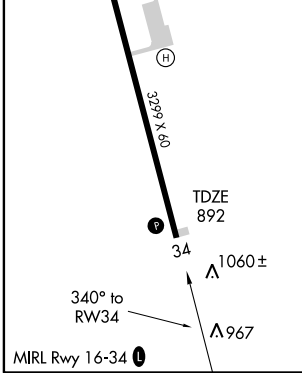

CATEGORY	A	B	C	D
LNAV MDA	1440-1	548 (600-1)	1440-1½ 548 (600-1½)	NA
CIRCLING	1500-1	608 (700-1)	1500-1¾ 608 (700-1¾)	NA