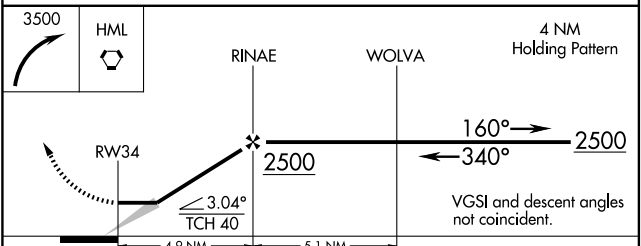

CATEGORY	A	B	C	D
LNAV MDA	1440-1	548 (600-1)	1440-1½ 548 (600-1½)	NA
CIRCLING	1500-1	608 (700-1)	1500-1¾ 608 (700-1¾)	NA