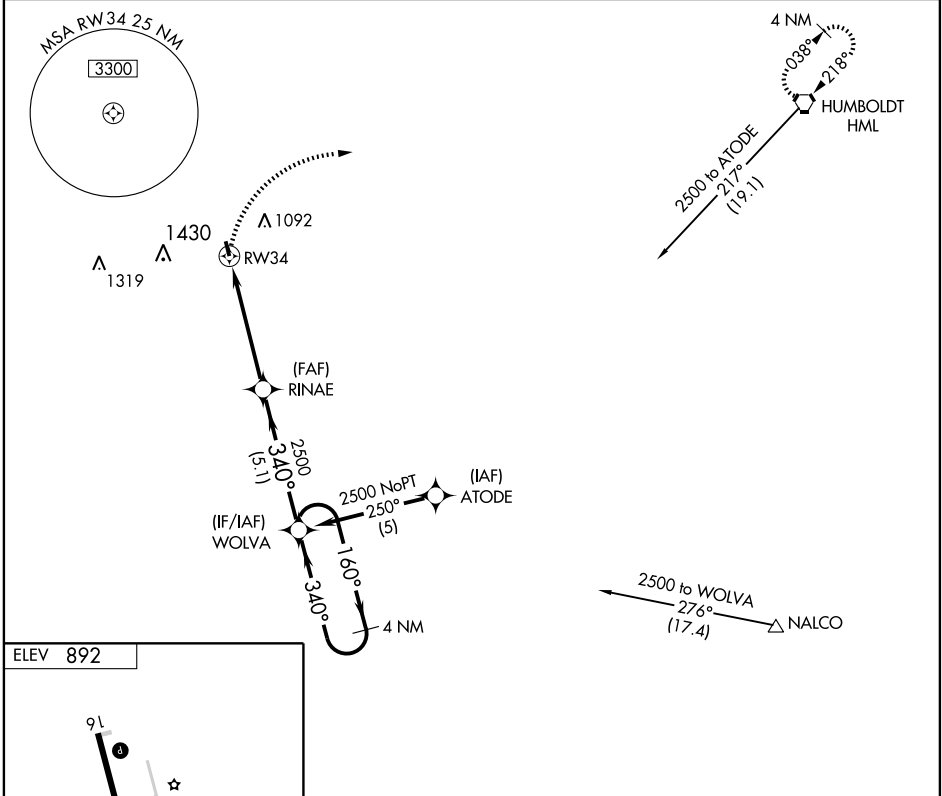

RNAV (GPS) RWY 34

CAVALIER MUNI (2C8)

APP CRS	Rwy Idg	3299
340°	TDZE	892
	Apt Elev	892

▽ Use Hallock altimeter setting.
△ NA GPS or RNP-0.3 required. DME/DME RNP-0.3 NA. MISSED APPROACH: Climbing right turn to 3500 direct HML VORTAC and hold.

AWOS-3 118.275	GRAND FORKS RADIO 122.3	UNICOM 122.8 (CTAF) 📻
--------------------------	-----------------------------------	--

NC-1, 22 OCT 2009 to 19 NOV 2009

NC-1, 22 OCT 2009 to 19 NOV 2009

CATEGORY	A	B	C	D
LNAV MDA	1440-1	548 (600-1)	1440-1½ 548 (600-1½)	NA
CIRCLING	1500-1	608 (700-1)	1500-1¾ 608 (700-1¾)	NA