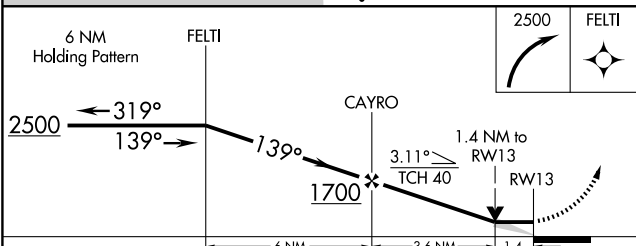

CATEGORY	A	B	C	D
LNAV MDA	480-1	468 (500-1)	480-1¼ 468 (500-1¼)	NA
CIRCLING	480-1	465 (500-1)	480-1½ 465 (500-1½)	NA