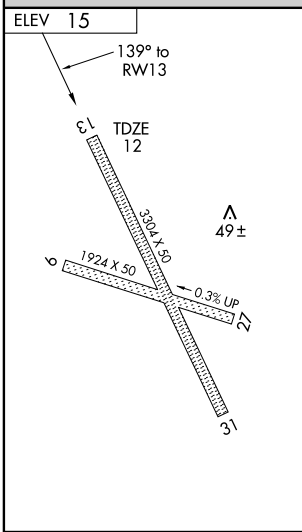

RNAV (GPS) RWY 13

PLATINUM (PTU)(PAPM)

APP CRS	Rwy Idg	3304
139°	TDZE	12
	Apt Elev	15

⚠ If local altimeter setting not received use Togiak altimeter setting and increase all MDAs 120 feet.
⚠ Procedure NA at night. DME/DME RNP: 0.3 NA.
 VDP NA with Togiak altimeter setting.

MISSED APPROACH: Climbing right turn to 2500 direct FELTI WP and hold.

AWOS-3 118.375	ANCHORAGE CENTER 124.2 251.1	UNICOM 122.8 (CTAF)
---------------------------------	---	--------------------------------------

AK, 22 OCT 2009 to 17 DEC 2009

AK, 22 OCT 2009 to 17 DEC 2009

CATEGORY	A	B	C	D
LNAV MDA	480-1	468 (500-1)	480-1¼ 468 (500-1¼)	NA
CIRCLING	480-1	465 (500-1)	480-1½ 465 (500-1½)	NA