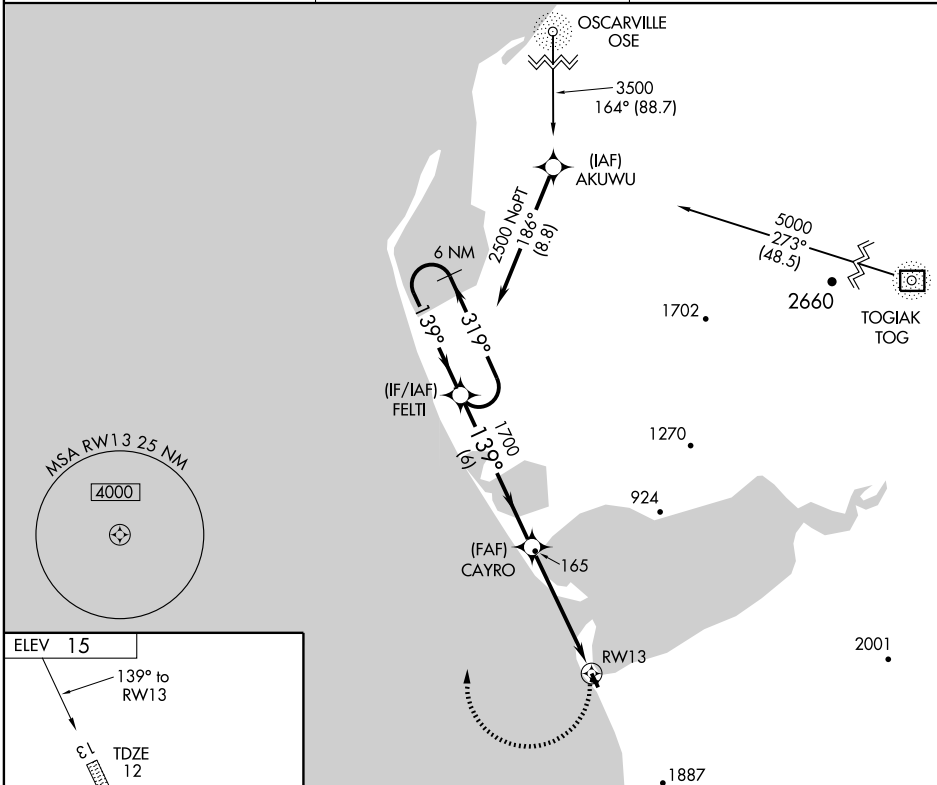

RNAV (GPS) RWY 13

PLATINUM (PTU)(PAPM)

APP CRS	Rwy Idg	3304
139°	TDZE	12
	Apt Elev	15

⚠ If local altimeter setting not received use Togiak altimeter setting and increase all MDAs 120 feet.
⚠ Procedure NA at night. DME/DME RNP: 0.3 NA.
 VDP NA with Togiak altimeter setting.

MISSED APPROACH: Climbing right turn to 2500 direct FELTI WP and hold.

AWOS-3 118.375	ANCHORAGE CENTER 124.2 251.1	UNICOM 122.8 (CTAF)
---------------------------------	---	--------------------------------------

AK, 22 OCT 2009 to 17 DEC 2009

AK, 22 OCT 2009 to 17 DEC 2009

CATEGORY	A	B	C	D
LNAV MDA	480-1	468 (500-1)	480-1¼ 468 (500-1¼)	NA
CIRCLING	480-1	465 (500-1)	480-1½ 465 (500-1½)	NA