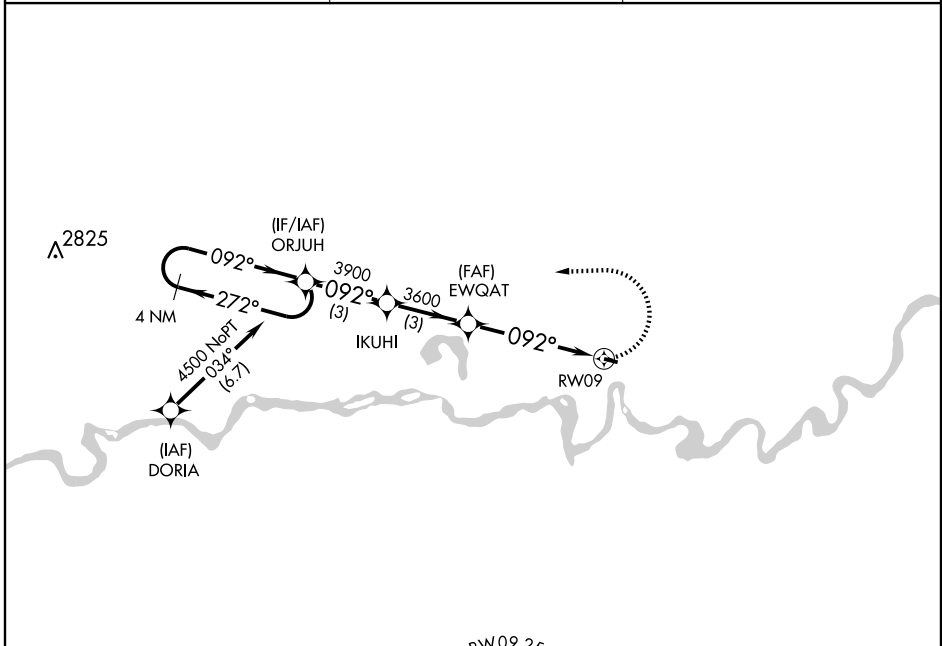

RNAV (GPS) RWY 9

POPLAR (42S)

APP CRS 092°	Rwy Idg 3030
	TDZE 2005
	Apt Elev 2005

NA Use Wolf Point altimeter setting.
GPS or RNP-0.3 required. DME/DME RNP-0.3 NA.

MISSED APPROACH: Climbing left turn to 4500 direct ORJUH WP and hold.

WOLF POINT ASOS 118.325	SALT LAKE CENTER 126.85 305.2	UNICOM 122.8 (CTAF) 0
-----------------------------------	---	---------------------------------

CATEGORY	A	B	C	D
LNNAV MDA	2480-1	475 (500-1)		NA
CIRCLING	2500-1	495 (500-1)		NA

NW-1, 22 OCT 2009 to 19 NOV 2009

NW-1, 22 OCT 2009 to 19 NOV 2009