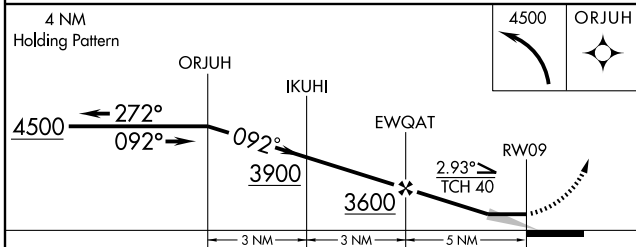

RNAV (GPS) RWY 9

POPLAR (42S)

APP CRS 092°	Rwy Idg 3030
	TDZE 2005
	Apt Elev 2005

NA Use Wolf Point altimeter setting.
GPS or RNP-0.3 required. DME/DME RNP-0.3 NA.

MISSED APPROACH: Climbing left turn to 4500 direct ORJUH WP and hold.

WOLF POINT ASOS 118.325	SALT LAKE CENTER 126.85 305.2	UNICOM 122.8 (CTAF) 0
-----------------------------------	---	---------------------------------

CATEGORY	A	B	C	D
LNNAV MDA	2480-1	475 (500-1)		NA
CIRCLING	2500-1	495 (500-1)		NA