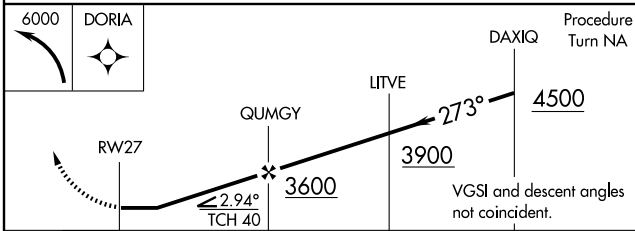

MISSED APPROACH: Climbing left turn to 6000 direct DORIA WP and hold.

WOLF POINT ASOS
118.325

SALT LAKE CENTER
126.85 305.2

UNICOM
122.8 (CTAF) 0

NW-1, 22 OCT 2009 to 19 NOV 2009

NW-1, 22 OCT 2009 to 19 NOV 2009