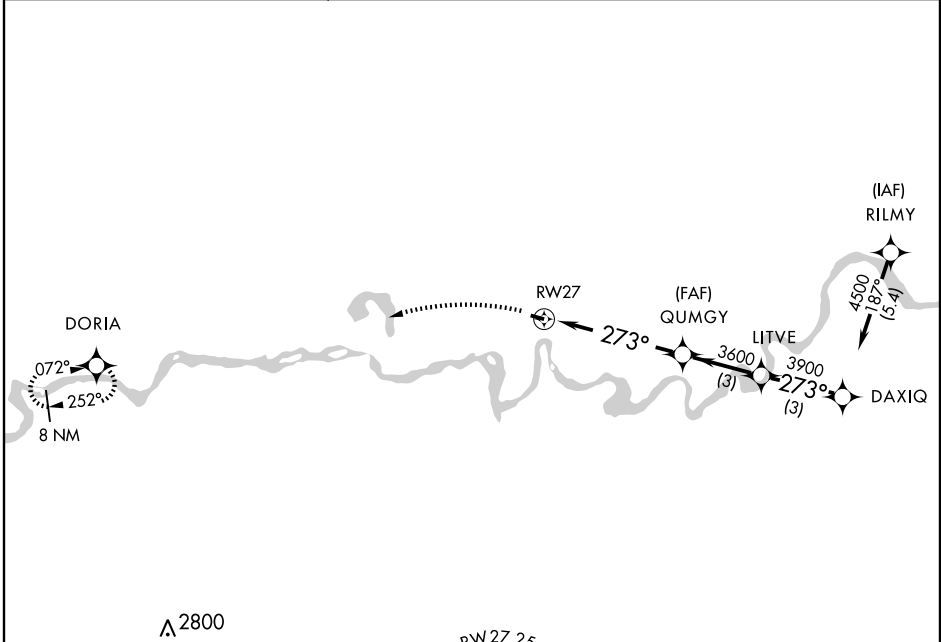

RNAV (GPS) RWY 27

POPLAR (42S)

APP CRS 273°	Rwy ldg TDZE Apt Elev	3030 2005 2005
------------------------	-----------------------------	---

▲ NA Use Wolf Point altimeter setting.
GPS or RNP-0.3 required. DME/DME RNP-0.3 not authorized.

MISSED APPROACH: Climbing left turn to 6000 direct DORIA WP and hold.

WOLF POINT ASOS
118.325

SALT LAKE CENTER
126.85 305.2

UNICOM
122.8 (CTAF) 0

NW-1, 22 OCT 2009 to 19 NOV 2009

NW-1, 22 OCT 2009 to 19 NOV 2009

CATEGORY	A	B	C	D
INAV MDA	2460-1	455 (500-1)		NA
CIRCLING	2500-1	495 (500-1)		NA