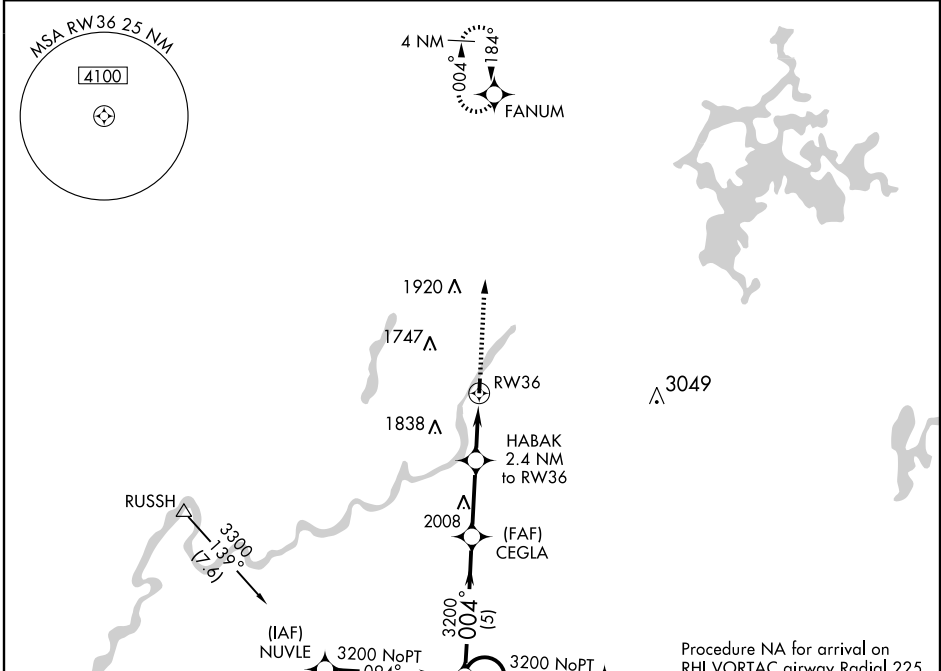

RNAV (GPS) RWY 36

PARK FALLS MUNI (PKF)

APP CRS	Rwy Idg	3200
004°	TDZE	1500
	Apt Elev	1500

<p>⚠ GPS or RNP-0.3 Required. DME/DME RNP-0.3 NA. ⚠ NA Use Phillips altimeter setting.</p>	<p>MISSED APPROACH: Climb to 3300 direct FANUM WP and hold.</p>
<p>MINNEAPOLIS CENTER 133.65 281.5</p>	<p>CTAF 122.9</p>

CATEGORY	A	B	C	D
LNAV MDA	2000-1	500 (500-1)	2000-1¼ 500 (500-1¼)	NA
CIRCLING	2060-1	560 (600-1)	2060-1½ 560 (600-1½)	NA

EC-3, 22 OCT 2009 to 19 NOV 2009

EC-3, 22 OCT 2009 to 19 NOV 2009