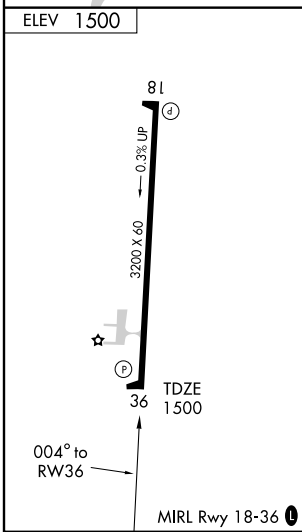

RNAV (GPS) RWY 36

PARK FALLS MUNI (PKF)

APP CRS	Rwy Idg	3200
004°	TDZE	1500
	Apt Elev	1500

<p>⚠ GPS or RNP-0.3 Required. DME/DME RNP-0.3 NA. ⚠ NA Use Phillips altimeter setting.</p>	<p>MISSED APPROACH: Climb to 3300 direct FANUM WP and hold.</p>
<p>MINNEAPOLIS CENTER 133.65 281.5</p>	<p>CTAF 122.9</p>

CATEGORY	A	B	C	D
LNAV MDA	2000-1	500 (500-1)	2000-1¼ 500 (500-1¼)	NA
CIRCLING	2060-1	560 (600-1)	2060-1½ 560 (600-1½)	NA

EC-3, 22 OCT 2009 to 19 NOV 2009

EC-3, 22 OCT 2009 to 19 NOV 2009