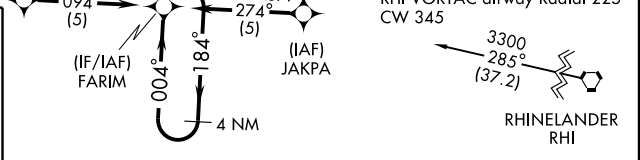

RNAV (GPS) RWY 36

PARK FALLS MUNI (PKF)

APP CRS	Rwy Idg	3200
004°	TDZE	1500
	Apt Elev	1500

<p>⚠ GPS or RNP-0.3 Required. DME/DME RNP-0.3 NA. ⚠ NA Use Phillips altimeter setting.</p>	<p>MISSED APPROACH: Climb to 3300 direct FANUM WP and hold.</p>
<p>MINNEAPOLIS CENTER 133.65 281.5</p>	<p>CTAF 122.9</p>