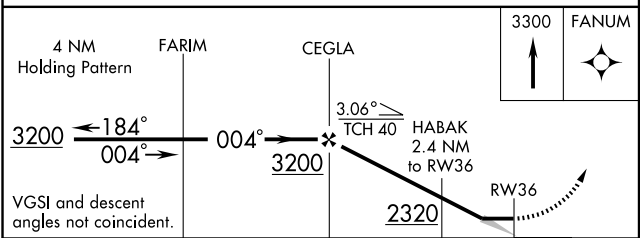

RNAV (GPS) RWY 36

PARK FALLS MUNI (PKF)

APP CRS	Rwy Idg	3200
004°	TDZE	1500
	Apt Elev	1500

<p>⚠ GPS or RNP-0.3 Required. DME/DME RNP-0.3 NA. ⚠ NA Use Phillips altimeter setting.</p>	<p>MISSED APPROACH: Climb to 3300 direct FANUM WP and hold.</p>
<p>MINNEAPOLIS CENTER 133.65 281.5</p>	<p>CTAF 122.9</p>