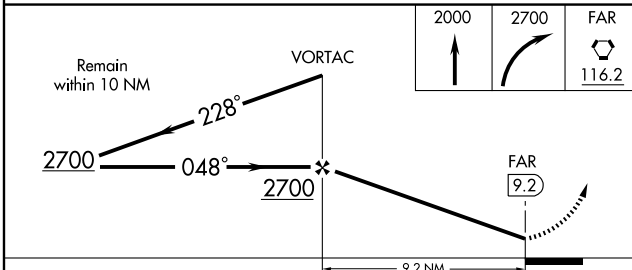

MOORHEAD, MINNESOTA

AL-9348 (FAA)

VORTAC FAR 116.2 Chan 109	APP CRS 048°	Rwy Idg TDZE Apt Elev N/A N/A 917

VOR-A
MOORHEAD MUNI (JKJ)

MISSED APPROACH: Climb to 2000, then climbing right turn to 2700 direct FAR VORTAC and hold.

AWOS-3
120.0

FARGO APP CON ★
120.4 377.15

UNICOM
123.0 (CTAF)

CATEGORY	A	B	C	D	FAF to MAP 9.2 NM					
CIRCLING	1580-1	663 (700-1)	NA		Knots	60	90	120	150	180
					Min:Sec	9:12	6:08	4:36	3:41	3:04

MOORHEAD, MINNESOTA
Amdt 1A 06327

46° 50' N-96° 40' W

MOORHEAD MUNI (JKJ)
VOR-A

NC-1, 22 OCT 2009 to 19 NOV 2009

NC-1, 22 OCT 2009 to 19 NOV 2009