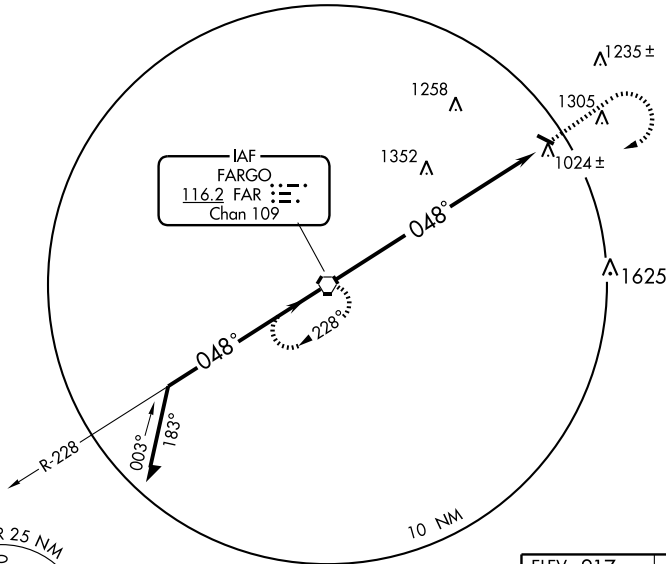

MOORHEAD, MINNESOTA

AL-9348 (FAA)

VORTAC FAR 116.2 Chan 109	APP CRS 048°	Rwy Idg TDZE Apt Elev N/A N/A 917
---	------------------------	---

VOR-A
MOORHEAD MUNI (JKJ)

MISSED APPROACH: Climb to 2000, then climbing right turn to 2700 direct FAR VORTAC and hold.

AWOS-3
120.0

FARGO APP CON ★
120.4 377.15

UNICOM
123.0 (CTAF)

CATEGORY	A	B	C	D	FAF to MAP 9.2 NM					
CIRCLING	1580-1	663 (700-1)	NA		Knots	60	90	120	150	180
					Min:Sec	9:12	6:08	4:36	3:41	3:04

MOORHEAD, MINNESOTA
Amdt 1A 06327

46° 50' N-96° 40' W

MOORHEAD MUNI (JKJ)
VOR-A

NC-1, 22 OCT 2009 to 19 NOV 2009

NC-1, 22 OCT 2009 to 19 NOV 2009