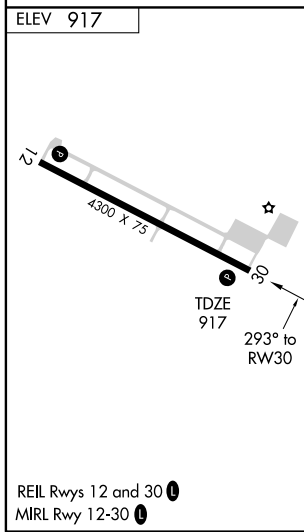

CATEGORY	A	B	C	D
LNAV MDA	1280-1	363 (400-1)	NA	
CIRCLING	1340-1 423 (500-1)	1380-1 463 (500-1)	NA