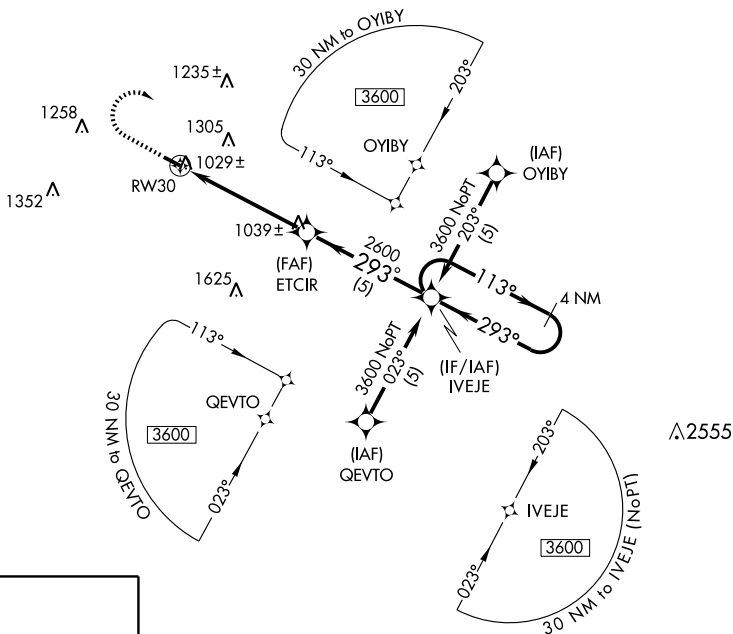

# RNAV (GPS) RWY 30

MOORHEAD MUNI (JKJ)

APP CRS <b>293°</b>	Rwy Idg <b>4000</b>
	TDZE <b>917</b>
	Apt Elev <b>917</b>

**NA** GPS or RNP-0.3 required. DME/DME RNP-0.3 NA. MISSED APPROACH: Climb to 1700 then climbing right turn to 3600 direct IVEJE WP and hold.

AWOS-3 <b>120.0</b>	FARGO APP CON ★ <b>120.4 377.15</b>	UNICOM <b>123.0 (CTAF) 1</b>
------------------------	--	---------------------------------

NC-1, 22 OCT 2009 to 19 NOV 2009

NC-1, 22 OCT 2009 to 19 NOV 2009

CATEGORY	A	B	C	D
LNAV MDA	1280-1	363 (400-1)	NA	
CIRCLING	1340-1 423 (500-1)	1380-1 463 (500-1)	NA	