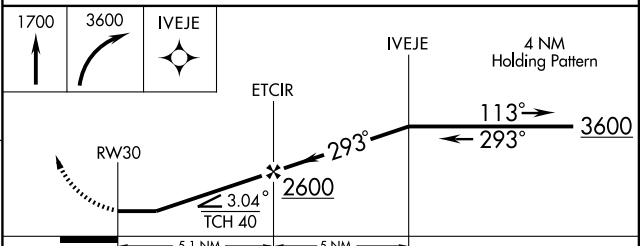

CATEGORY	A	B	C	D
LNAV MDA	1280-1	363 (400-1)	NA	
CIRCLING	1340-1 423 (500-1)	1380-1 463 (500-1)	NA