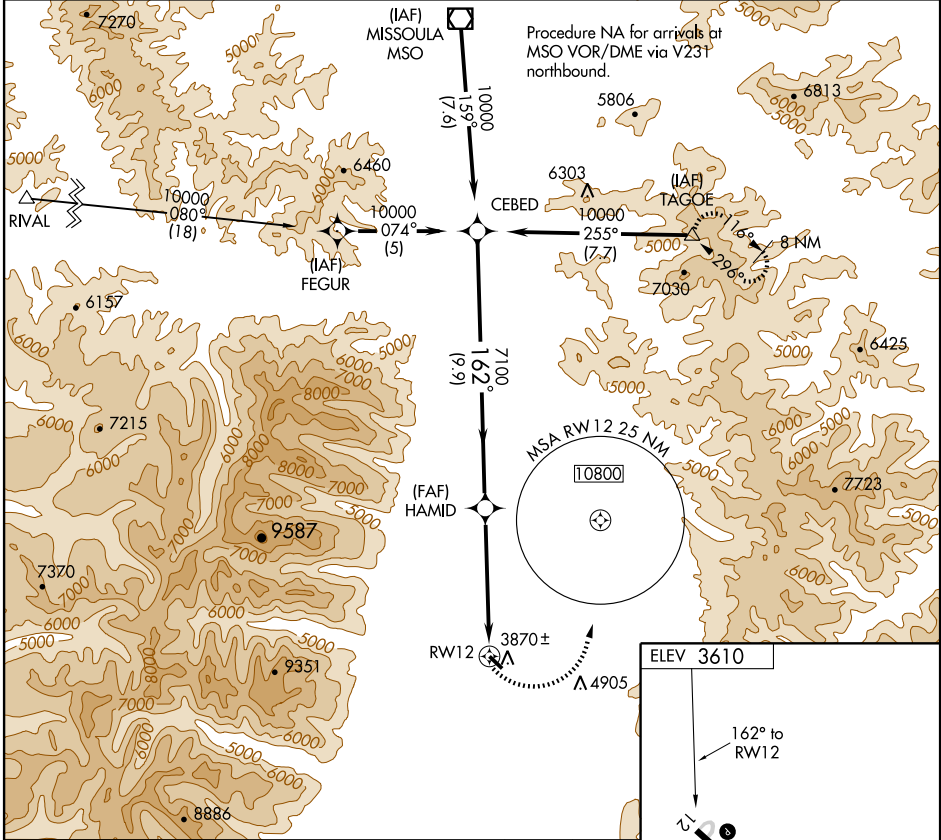

RNAV (GPS)-A

STEVENSVILLE (32S)

APP CRS 162°	Rwy Idg TDZE Apt Elev	N/A N/A 3610
------------------------	-----------------------------	---

<p>▽ DME/DME RNP- 0.3 NA. △ NA Use Missoula Intl altimeter setting. Circling NA at night to Rwy 30.</p>	<p>MISSED APPROACH: Climbing left turn to 13000 direct TAGOE WP and hold.</p>
---	---

<p>MISSOULA ASOS 126.65</p>	<p>SPOKANE APP CON * 124.9 298.95</p>	<p>UNICOM 122.8 (CTAF) 0</p>
--	--	---

NW-1, 22 OCT 2009 to 19 NOV 2009

NW-1, 22 OCT 2009 to 19 NOV 2009

CATEGORY	A	B	C	D
CIRCLING	6400-1¼ 2790 (2800-1¼)	6400-1½ 2790 (2800-1½)	NA	

MRL Rwy 12-30 0