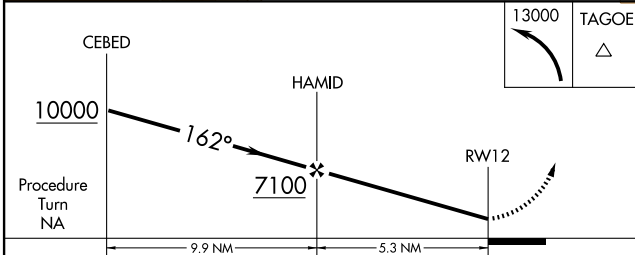

RNAV (GPS)-A

STEVENSVILLE (32S)

APP CRS 162°	Rwy Idg TDZE Apt Elev	N/A N/A 3610
------------------------	-----------------------------	---

<p>▽ DME/DME RNP- 0.3 NA. △ NA Use Missoula Intl altimeter setting. Circling NA at night to Rwy 30.</p>	<p>MISSED APPROACH: Climbing left turn to 13000 direct TAGOE WP and hold.</p>
---	---

<p>MISSOULA ASOS 126.65</p>	<p>SPOKANE APP CON * 124.9 298.95</p>	<p>UNICOM 122.8 (CTAF) 0</p>
--	--	---

NW-1, 22 OCT 2009 to 19 NOV 2009

NW-1, 22 OCT 2009 to 19 NOV 2009

CATEGORY	A	B	C	D
CIRCLING	6400-1¼ 2790 (2800-1¼)	6400-1½ 2790 (2800-1½)	NA	