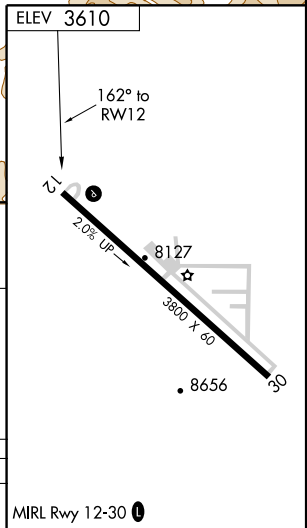

CATEGORY	A	B	C	D
CIRCLING	6400-1¼ 2790 (2800-1¼)	6400-1½ 2790 (2800-1½)	NA	

MRL Rwy 12-30 0