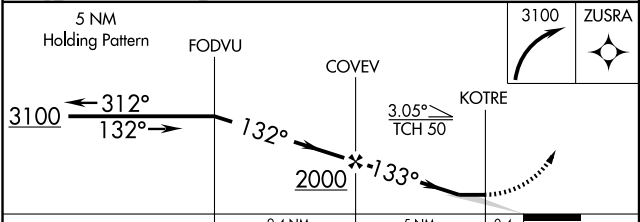

CATEGORY	A	B	C	D
LNAV MDA	1220-1¼ 1005 (1100-1¼)	1220-1½ 1005 (1100-1½)	1220-3 1005 (1100-3)	NA
CIRCLING	1220-1¼ 1005 (1100-1¼)	1220-1½ 1005 (1100-1½)	1220-3 1005 (1100-3)	NA

WILLOW, ALASKA
Orig 09183

61° 45' N - 150° 03' W

RNAV (GPS) RWY 13