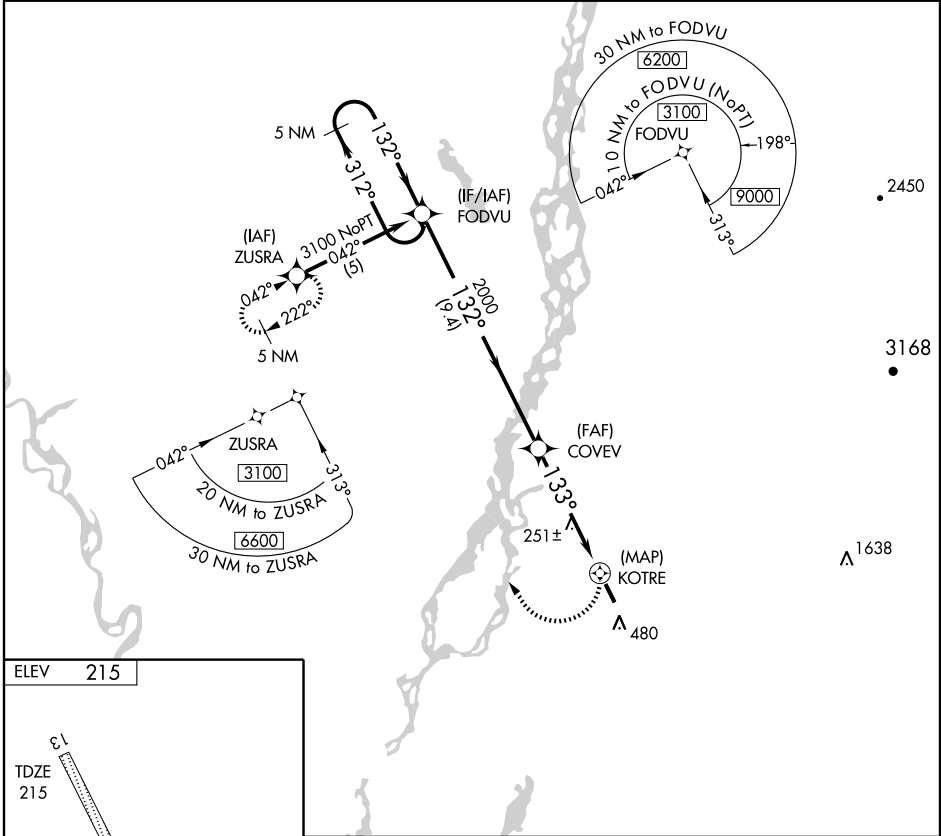

WILLOW, ALASKA

AL-9297 (FAA)

RNAV (GPS) RWY 13

WILLOW (UUO)(PAUO)

APP CRS 133°	Rwy ldg TDZE Apt Elev	4400 215 215
------------------------	-----------------------------	---

▽ Use Wasilla altimeter setting. Procedure NA at night.
▲ NA DME/DME RNP-0.3 NA. MISSED APPROACH: Climbing right turn to 3100 direct ZUSRA and hold.

WASILLA AWOS-3 135.250	ANCHORAGE CENTER 133.7 279.6	CTAF 122.8 0
----------------------------------	--	------------------------

AK, 22 OCT 2009 to 17 DEC 2009

AK, 22 OCT 2009 to 17 DEC 2009

CATEGORY	A	B	C	D
LNAV MDA	1220-1¼ 1005 (1100-1¼)	1220-1½ 1005 (1100-1½)	1220-3 1005 (1100-3)	NA
CIRCLING	1220-1¼ 1005 (1100-1¼)	1220-1½ 1005 (1100-1½)	1220-3 1005 (1100-3)	NA

WILLOW, ALASKA
Orig 09183

61° 45' N - 150° 03' W

RNAV (GPS) RWY 13