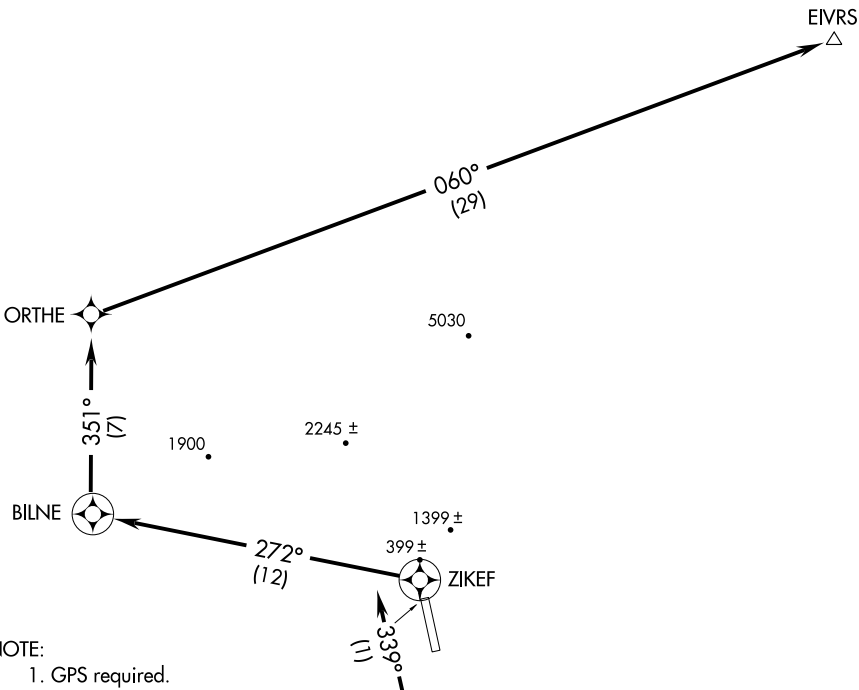

ANCHORAGE CENTER
121.4
COLD BAY RADIO
123.6

NOTE:

- 1. GPS required.
- 2. RNAV 1.

TAKE-OFF MINIMUMS

Rwy 33: 600-2.

NOTE: Procedure not authorized at night.

AK, 22 OCT 2009 to 17 DEC 2009

AK, 22 OCT 2009 to 17 DEC 2009

DEPARTURE ROUTE DESCRIPTION

Climb to 9000 or assigned altitude via course 339° to ZIKEF WP, then 272° to BILNE WP, then 351° to ORTHE WP, and 060° to EIVRS WP, then on course.