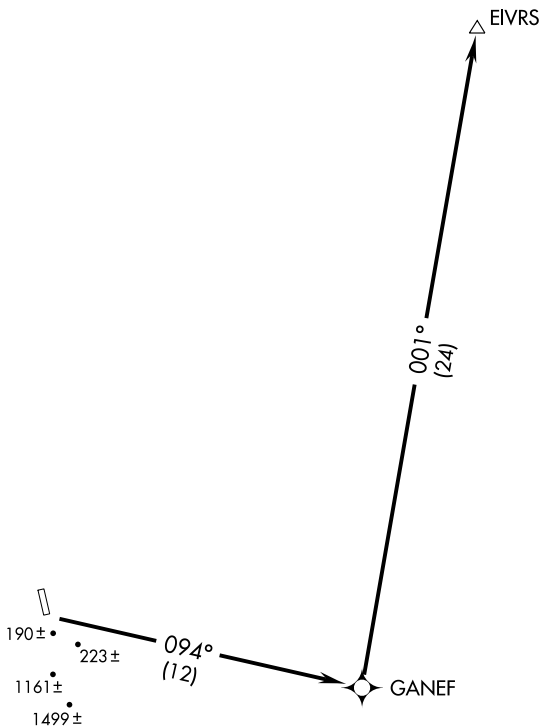

(ATKA1.ATKA) 09183

ATKA ONE DEPARTURE (RNAV)

SL-9289 (FAA)

ATKA (AKA)(PAAK)

ATKA, ALASKA

ANCHORAGE CENTER
121.4
COLD BAY RADIO
123.6

NOTE:

1. GPS required.
2. RNAV 1.

TAKE-OFF MINIMUMS

Rwy 15: 500-2.

NOTE: Procedure not authorized at night.

DEPARTURE ROUTE DESCRIPTION

Immediate climbing left turn to intercept 094° course to GANEF WP, then 001° course to EIVRS WP, climbing to 9000 or as assigned.

ATKA ONE DEPARTURE (RNAV)

(ATKA1.ATKA) 09183

ATKA, ALASKA

ATKA (AKA)(PAAK)

AK, 22 OCT 2009 to 17 DEC 2009

AK, 22 OCT 2009 to 17 DEC 2009