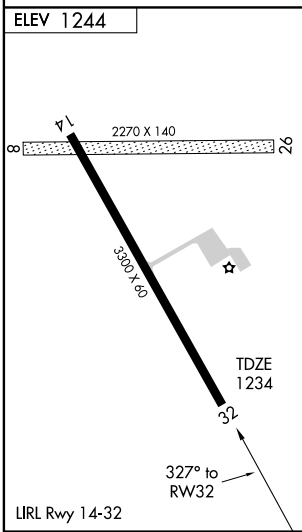

# GPS RWY 32

SAUK CENTRE MUNI (D39)

APP CRS <b>327°</b>	Rwy Idg <b>3300</b>
	TDZE <b>1234</b>
	Apt Elev <b>1244</b>

**▲ NA** Use Alexandria Chandler Field altimeter setting. MISSED APPROACH: Climb to 2500 then climbing right turn to 3000 direct VOCAB WP and hold.

MINNEAPOLIS CENTER <b>126.1 269.2</b>	CTAF <b>122.9</b>
--	----------------------

CATEGORY	A	B	C	D
S-32	1780-1	546 (600-1)	1780-1½ 546 (600-1½)	NA
CIRCLING	1800-1	556 (600-1)	1820-1½ 576 (600-1½)	NA

NC-1, 22 OCT 2009 to 19 NOV 2009