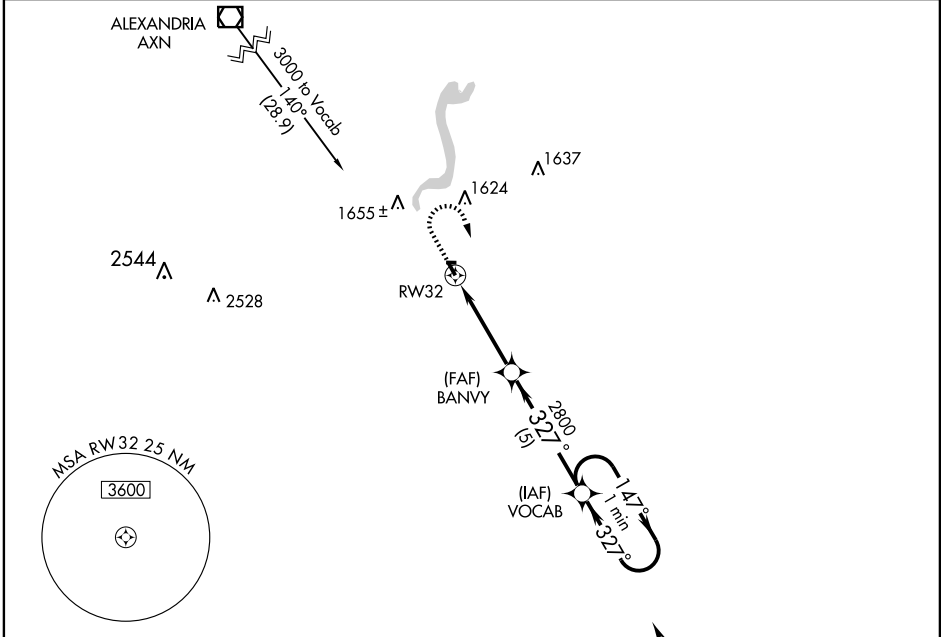

# GPS RWY 32

SAUK CENTRE MUNI (D39)

APP CRS <b>327°</b>	Rwy Idg <b>3300</b>
	TDZE <b>1234</b>
	Apt Elev <b>1244</b>

**▲ NA** Use Alexandria Chandler Field altimeter setting. MISSED APPROACH: Climb to 2500 then climbing right turn to 3000 direct VOCAB WP and hold.

MINNEAPOLIS CENTER <b>126.1 269.2</b>	CTAF <b>122.9</b>
--	----------------------

CATEGORY	A	B	C	D
S-32	1780-1	546 (600-1)	1780-1½ 546 (600-1½)	NA
CIRCLING	1800-1	556 (600-1)	1820-1½ 576 (600-1½)	NA

NC-1, 22 OCT 2009 to 19 NOV 2009

NC-1, 22 OCT 2009 to 19 NOV 2009