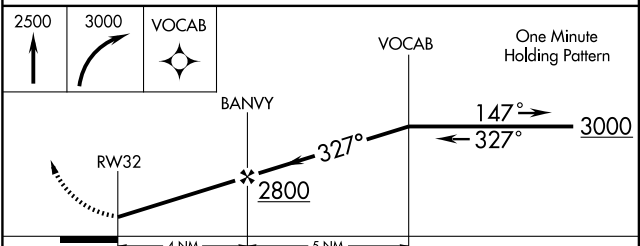

# GPS RWY 32

SAUK CENTRE MUNI (D39)

APP CRS <b>327°</b>	Rwy Idg <b>3300</b>
	TDZE <b>1234</b>
	Apt Elev <b>1244</b>

**▲ NA** Use Alexandria Chandler Field altimeter setting. MISSED APPROACH: Climb to 2500 then climbing right turn to 3000 direct VOCAB WP and hold.

MINNEAPOLIS CENTER <b>126.1 269.2</b>	CTAF <b>122.9</b>
--	----------------------

CATEGORY	A	B	C	D
S-32	1780-1	546 (600-1)	1780-1½ 546 (600-1½)	NA
CIRCLING	1800-1	556 (600-1)	1820-1½ 576 (600-1½)	NA

NC-1, 22 OCT 2009 to 19 NOV 2009