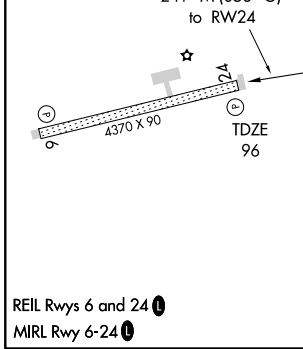

APP CRS	Rwy Idg	4370
241° M	TDZE	96
(058° G)	Apt Elev	96

RNAV (GPS) RWY 24

ATQASUK EDWARD BURNELL SR. MEMORIAL (ATK)(PATQ)

⚠ DME/DME RNP-0.3 NA.
 If local altimeter setting not received, use Barrow altimeter setting and increase all MDAs 140 feet.
 VDP NA when using Barrow altimeter setting

MISSED APPROACH: Climb to 1900 direct DUVFU and hold.

ASOS 119.925	ANCHORAGE CENTER 135.3 239.25	BARROW RADIO 122.2	CTAF 122.9
------------------------	---	------------------------------	----------------------

CATEGORY	A	B	C	D
LNAV MDA		440-1	344 (400-1)	NA
CIRCLING	480-1 384 (400-1)	560-1 464 (500-1)	560-1½ 464 (500-1½)	NA

RNAV (GPS) RWY 24

AK, 22 OCT 2009 to 17 DEC 2009

AK, 22 OCT 2009 to 17 DEC 2009