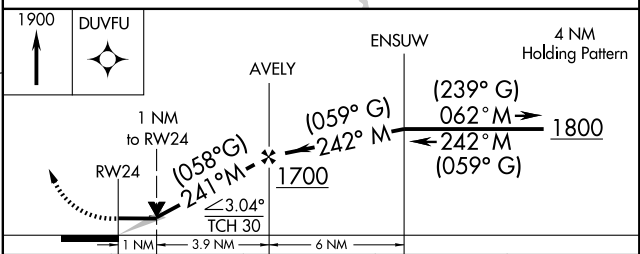

APP CRS	Rwy Idg	4370
241° M	TDZE	96
(058° G)	Apt Elev	96

RNAV (GPS) RWY 24

ATQASUK EDWARD BURNELL SR. MEMORIAL (ATK)(PATQ)

⚠ DME/DME RNP-0.3 NA.
 If local altimeter setting not received, use Barrow altimeter setting and increase all MDAs 140 feet.
 VDP NA when using Barrow altimeter setting

MISSED APPROACH: Climb to 1900 direct DUVFU and hold.

ASOS 119.925	ANCHORAGE CENTER 135.3 239.25	BARROW RADIO 122.2	CTAF 122.9
------------------------	---	------------------------------	----------------------

CATEGORY	A	B	C	D
LNAV MDA		440-1	344 (400-1)	NA
CIRCLING	480-1 384 (400-1)	560-1 464 (500-1)	560-1½ 464 (500-1½)	NA

RNAV (GPS) RWY 24

AK, 22 OCT 2009 to 17 DEC 2009

AK, 22 OCT 2009 to 17 DEC 2009