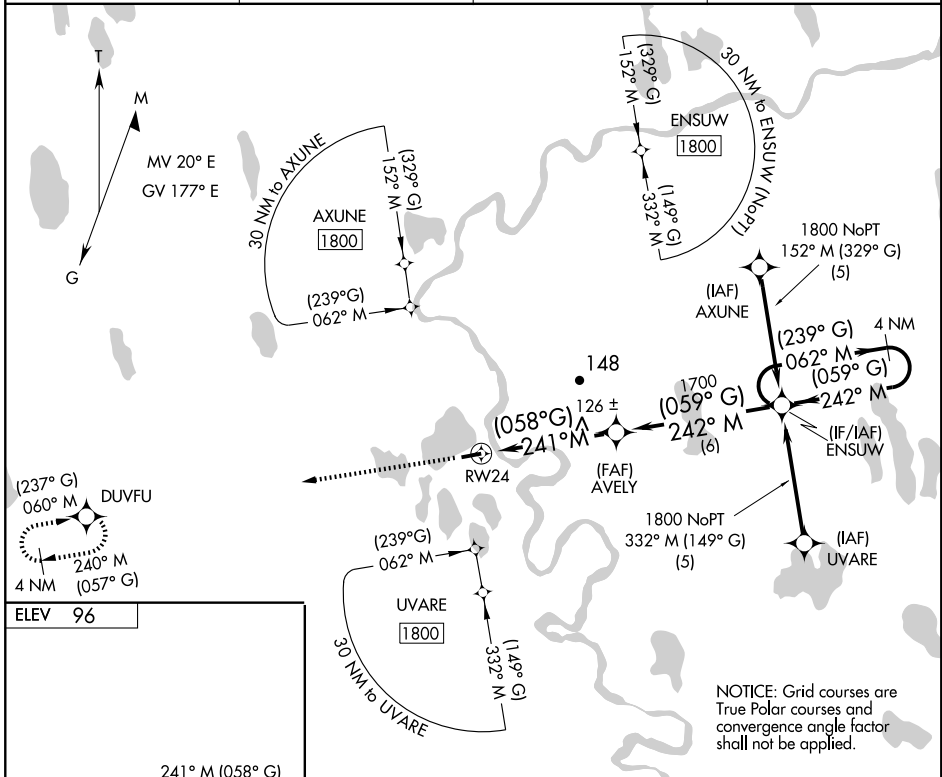

APP CRS	Rwy Idg	4370
241° M	TDZE	96
(058° G)	Apt Elev	96

RNAV (GPS) RWY 24

ATQASUK EDWARD BURNELL SR. MEMORIAL (ATK)(PATQ)

⚠ DME/DME RNP-0.3 NA.
 If local altimeter setting not received, use Barrow altimeter setting and increase all MDAs 140 feet.
 VDP NA when using Barrow altimeter setting

MISSED APPROACH: Climb to 1900 direct DUVFU and hold.

ASOS 119.925	ANCHORAGE CENTER 135.3 239.25	BARROW RADIO 122.2	CTAF 122.9
------------------------	---	------------------------------	----------------------

CATEGORY	A	B	C	D
LNAV MDA		440-1	344 (400-1)	NA
CIRCLING	480-1 384 (400-1)	560-1 464 (500-1)	560-1½ 464 (500-1½)	NA

RNAV (GPS) RWY 24

AK, 22 OCT 2009 to 17 DEC 2009

AK, 22 OCT 2009 to 17 DEC 2009