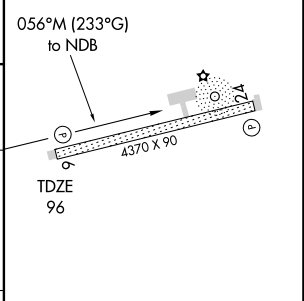

NDB RWY 6

ATQASUK EDWARD BURNELL SR. MEMORIAL (ATK)(PATQ)

NDB ATK 350	APP CRS 056° M (233° G)	Rwy Idg 4370
	TDZE 96	
	Apt Elev 96	

▲ If local altimeter setting not received, use Barrow altimeter setting and increase all MDAs 140 feet.

MISSED APPROACH: Climb to 1200 then climbing right turn to 2000 direct ATK NDB and hold, continue climb-in-hold to 2000.

ASOS 119.925	ANCHORAGE CENTER 135.3 239.25	BARROW RADIO 122.2	CTAF 122.9 ①
------------------------	---	------------------------------	-------------------------------

AK, 22 OCT 2009 to 17 DEC 2009

AK, 22 OCT 2009 to 17 DEC 2009

CATEGORY	A	B	C	D
S-6	520-1	424 (500-1)	520-1¼ 424 (500-1¼)	NA
CIRCLING	520-1 424 (500-1)	560-1 464 (500-1)	560-1½ 464 (500-1½)	NA

REIL Rwy 6 and 24 **①**
MIRL Rwy 6-24 **①**