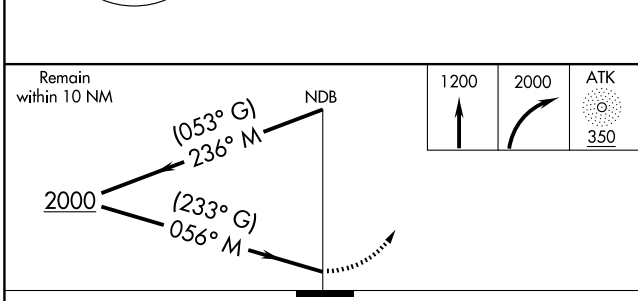

CATEGORY	A	B	C	D
S-6	520-1	424 (500-1)	520-1¼ 424 (500-1¼)	NA
CIRCLING	520-1 424 (500-1)	560-1 464 (500-1)	560-1½ 464 (500-1½)	NA

REIL Rwy 6 and 24 **①**
MIRL Rwy 6-24 **①**

NDB RWY 6