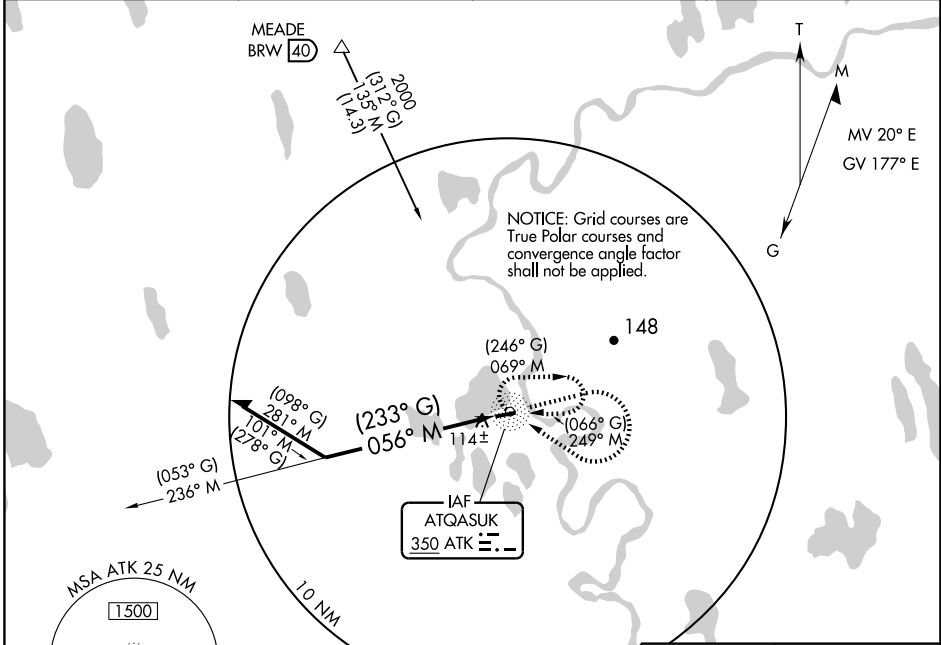

NDB RWY 6

ATQASUK EDWARD BURNELL SR. MEMORIAL (ATK)(PATQ)

NDB ATK 350	APP CRS 056° M (233° G)	Rwy Idg 4370
	TDZE 96	
	Apt Elev 96	

▲ If local altimeter setting not received, use Barrow altimeter setting and increase all MDAs 140 feet.

MISSED APPROACH: Climb to 1200 then climbing right turn to 2000 direct ATK NDB and hold, continue climb-in-hold to 2000.

ASOS 119.925	ANCHORAGE CENTER 135.3 239.25	BARROW RADIO 122.2	CTAF 122.9 ①
------------------------	---	------------------------------	-------------------------------

AK, 22 OCT 2009 to 17 DEC 2009

AK, 22 OCT 2009 to 17 DEC 2009

CATEGORY	A	B	C	D
S-6	520-1	424 (500-1)	520-1¼ 424 (500-1¼)	NA
CIRCLING	520-1 424 (500-1)	560-1 464 (500-1)	560-1½ 464 (500-1½)	NA

REIL Rwy 6 and 24 **①**
MIRL Rwy 6-24 **①**

NDB RWY 6