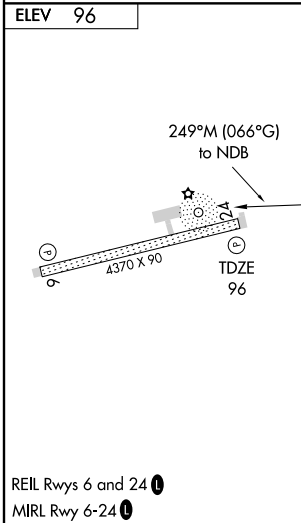

NDB RWY 24

ATQASUK EDWARD BURNELL SR. MEMORIAL (ATK)(PATQ)

NDB ATK 350	APP CRS 249° M (066° G)	Rwy Idg 4370 TDZE 96 Apt Elev 96
-----------------------	---	--

▲ If local altimeter setting not received, use Barrow altimeter setting and increase all MDAs 140 feet.

MISSED APPROACH: Climb to 2000 then right climbing right turn to 2000 direct ATK NDB and hold, continue climb-in-hold to 2000.

ASOS 119.925	ANCHORAGE CENTER 135.3 239.25	BARROW RADIO 122.2	CTAF 122.9 ①
------------------------	---	------------------------------	-------------------------------

NOTICE: Grid courses are True Polar courses and convergence angle factor shall not be applied.

AK, 22 OCT 2009 to 17 DEC 2009

AK, 22 OCT 2009 to 17 DEC 2009

CATEGORY	A	B	C	D
S-24	540-1	444 (500-1)	540-1¼ 444 (500-1¼)	NA
CIRCLING	540-1 444 (500-1)	560-1 464 (500-1)	560-1½ 464 (500-1½)	NA