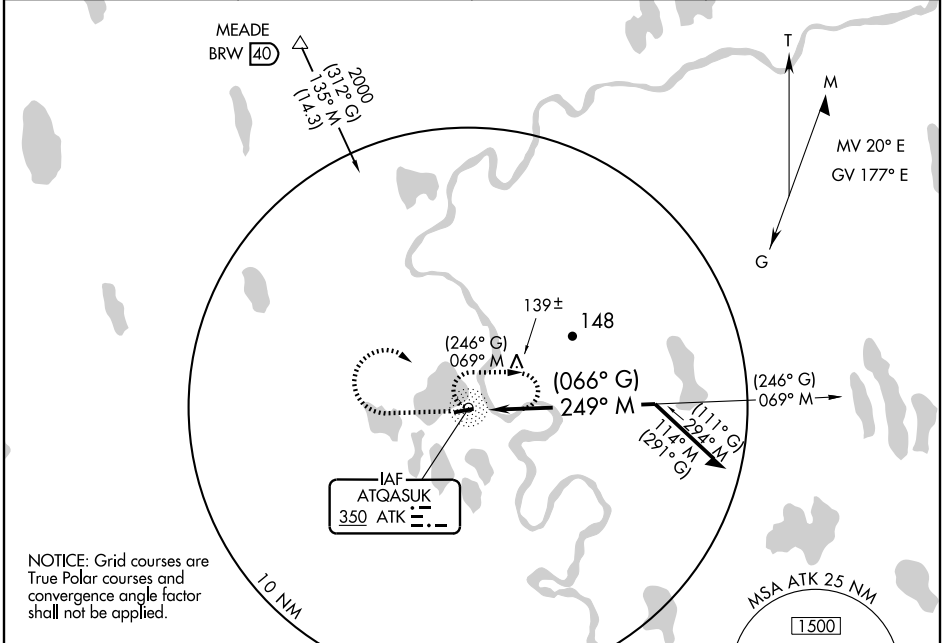

NDB RWY 24

ATQASUK EDWARD BURNELL SR. MEMORIAL (ATK)(PATQ)

NDB ATK 350	APP CRS 249° M (066° G)	Rwy Idg 4370 TDZE 96 Apt Elev 96
-----------------------	---	--

▲ If local altimeter setting not received, use Barrow altimeter setting and increase all MDAs 140 feet.

MISSED APPROACH: Climb to 2000 then right climbing right turn to 2000 direct ATK NDB and hold, continue climb-in-hold to 2000.

ASOS 119.925	ANCHORAGE CENTER 135.3 239.25	BARROW RADIO 122.2	CTAF 122.9 ①
------------------------	---	------------------------------	-------------------------------

NOTICE: Grid courses are True Polar courses and convergence angle factor shall not be applied.

AK, 22 OCT 2009 to 17 DEC 2009

AK, 22 OCT 2009 to 17 DEC 2009

CATEGORY	A	B	C	D
S-24	540-1	444 (500-1)	540-1¼ 444 (500-1¼)	NA
CIRCLING	540-1 444 (500-1)	560-1 464 (500-1)	560-1½ 464 (500-1½)	NA

NDB RWY 24