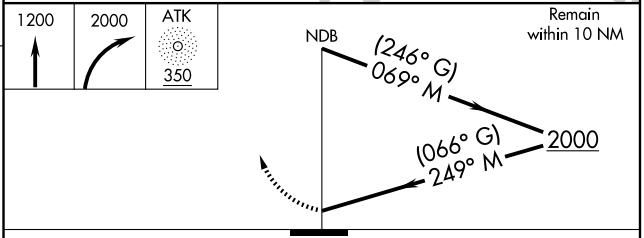

MISSED APPROACH: Climb to 2000 then right climbing right turn to 2000 direct ATK NDB and hold, continue climb-in-hold to 2000.

ASOS 119.925	ANCHORAGE CENTER 135.3 239.25	BARROW RADIO 122.2	CTAF 122.9 ①
------------------------	---	------------------------------	-------------------------------

NOTICE: Grid courses are True Polar courses and convergence angle factor shall not be applied.

AK, 22 OCT 2009 to 17 DEC 2009

AK, 22 OCT 2009 to 17 DEC 2009

CATEGORY	A	B	C	D
S-24	540-1	444 (500-1)	540-1¼ 444 (500-1¼)	NA
CIRCLING	540-1 444 (500-1)	560-1 464 (500-1)	560-1½ 464 (500-1½)	NA