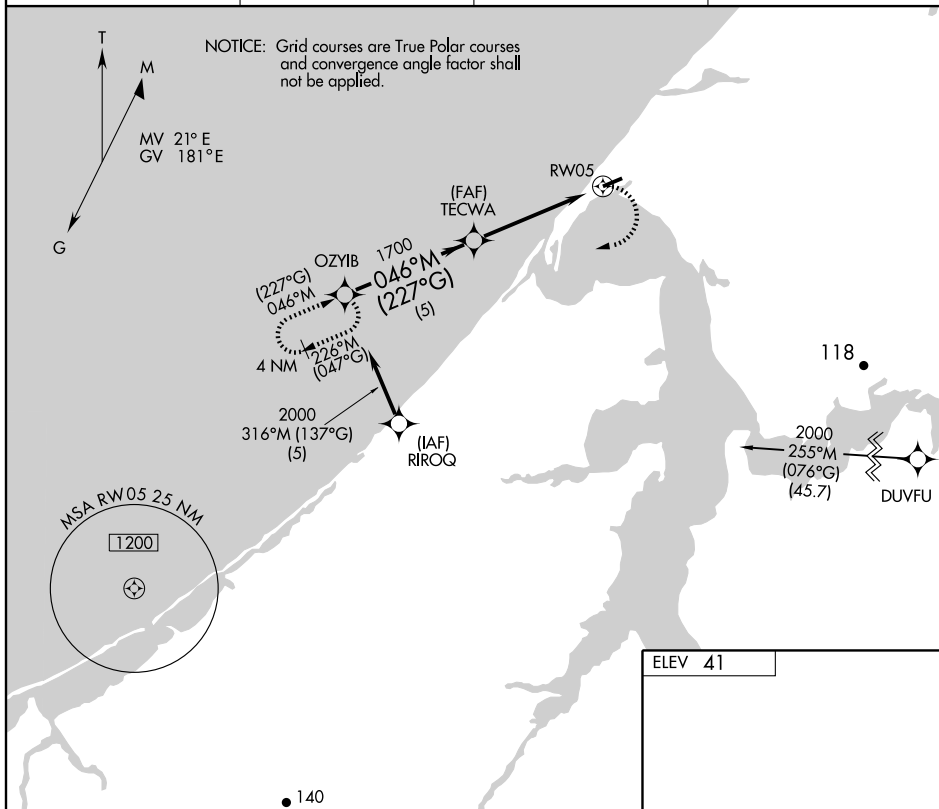

# RNAV (GPS) RWY 5

WAINWRIGHT (AWI)(PAWI)

APP CRS <b>046° M</b> <b>(227° G)</b>	Rwy Idg <b>4494</b>
	TDZE <b>41</b>
	Apt Elev <b>41</b>

DME/DME RNP- 0.3 NA.

MISSED APPROACH: Climbing right turn to 2000 direct OZYIB and hold.

AWOS-3  
**132.25**

ANCHORAGE CENTER  
**135.3 239.25**

FAIRBANKS RADIO  
**122.5**

CTAF  
**122.8**

AK, 22 OCT 2009 to 17 DEC 2009