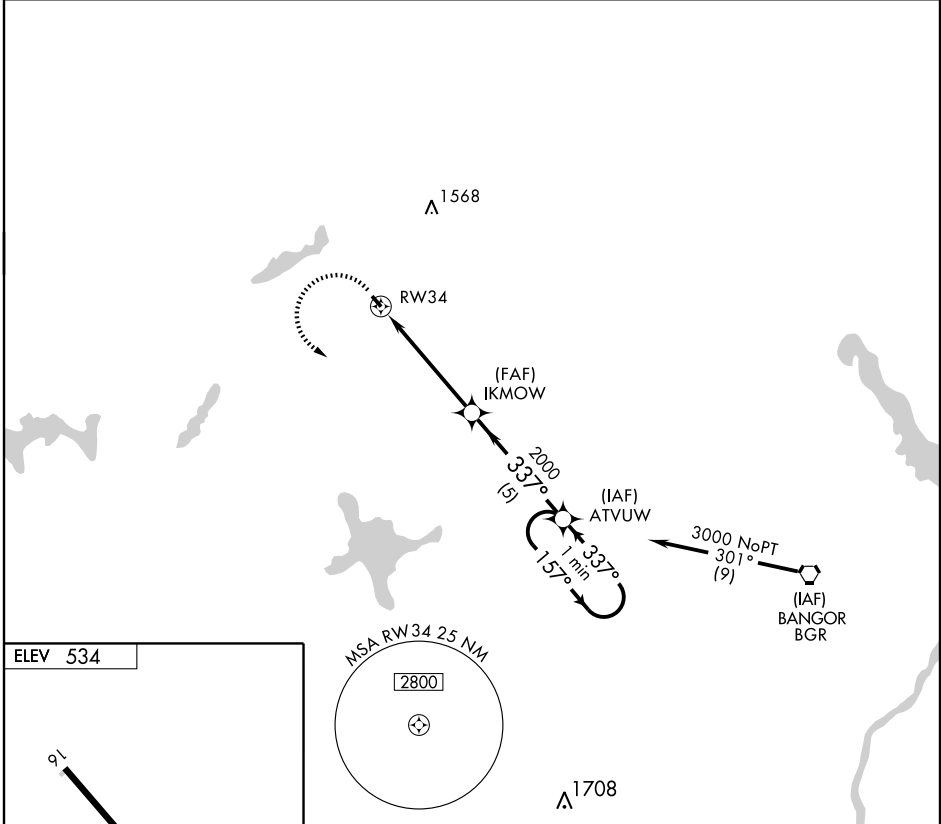

GPS RWY 34
DEXTER RGNL (1BØ)

APP CRS 337°	Rwy Idg 3009
	TDZE 520
	Apt Elev 534

▼ ▲ NA	Use Bangor altimeter setting. Procedure not authorized at night.	MISSED APPROACH: Climbing left turn to 3000 direct ATVUW WP and hold.
-----------	---	--

BANGOR APP CON 118.925 239.3	UNICOM 122.8 (CTAF) 1
--	---------------------------------

NE-1, 22 OCT 2009 to 19 NOV 2009

NE-1, 22 OCT 2009 to 19 NOV 2009

CATEGORY	A	B	C	D
S-34	1000-1	480 (500-1)		NA
CIRCLING	1040-1 506 (600-1)	1200-1 666 (700-1)		NA