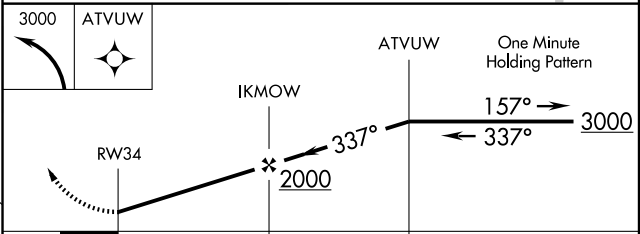

CATEGORY	A	B	C	D
S-34	1000-1	480 (500-1)		NA
CIRCLING	1040-1 506 (600-1)	1200-1 666 (700-1)		NA