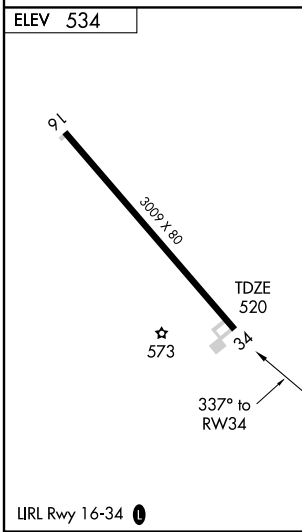

CATEGORY	A	B	C	D
S-34	1000-1	480 (500-1)		NA
CIRCLING	1040-1 506 (600-1)	1200-1 666 (700-1)		NA