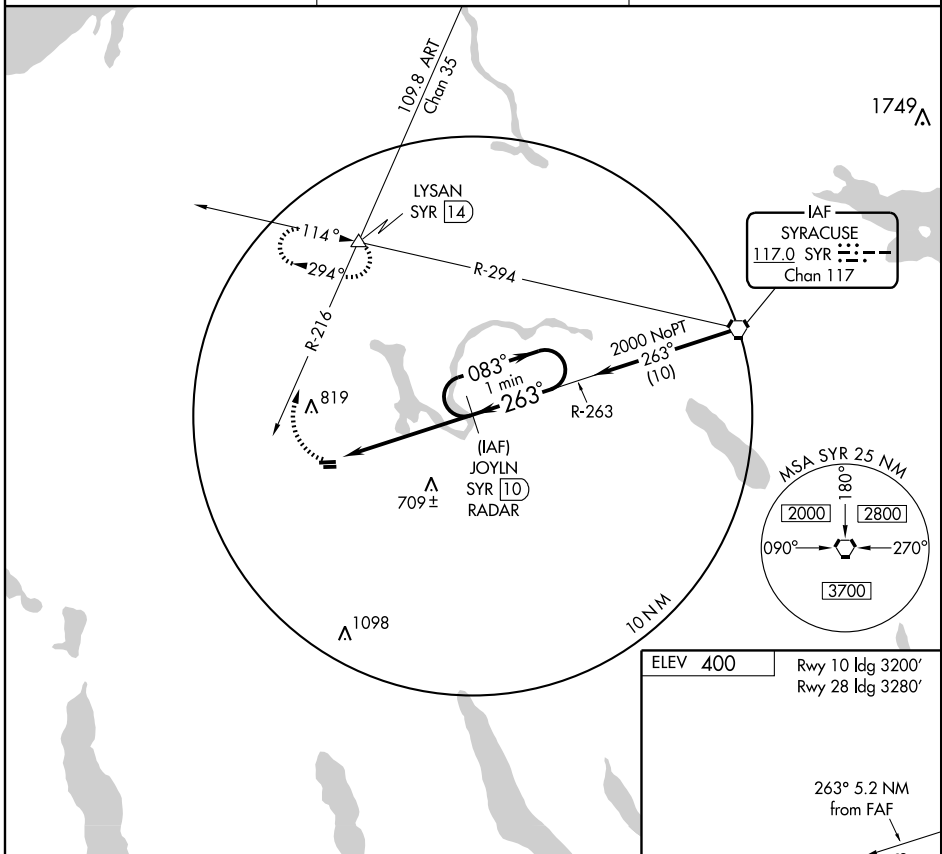

VORTAC SYR 117.0 Chan 117	APP CRS 263°	Rwy Idg TDZE Apt Elev	N/A N/A 400
---	------------------------	-----------------------------	--

Use Syracuse Hancock Intl altimeter setting.

MISSED APPROACH: Climbing right turn to 3000 via heading 034° and ART R-216 to LYSAN Int and hold.

SYRACUSE APP CON
134.275 279.6

UNICOM
122.8 (CTAF)

122.70

NE-2, 22 OCT 2009 to 19 NOV 2009

NE-2, 22 OCT 2009 to 19 NOV 2009

CATEGORY	A	B	C	D	FAF to MAP 5.2 NM				
CIRCLING	1100-1		700 (700-1)		NA				
	Knots	60	90	120	150	180			
	Min:Sec	5:12	3:28	2:36	2:05	1:44			