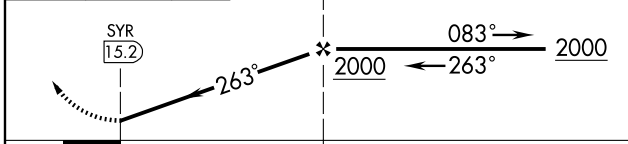

SYRACUSE APP CON
134.275 279.6

UNICOM
122.8 (CTAF)

122.70

NE-2, 22 OCT 2009 to 19 NOV 2009

NE-2, 22 OCT 2009 to 19 NOV 2009

CATEGORY	A	B	C	D	FAF to MAP 5.2 NM				
CIRCLING	1100-1		700 (700-1)		NA				
	Knots	60	90	120	150	180			
	Min:Sec	5:12	3:28	2:36	2:05	1:44			