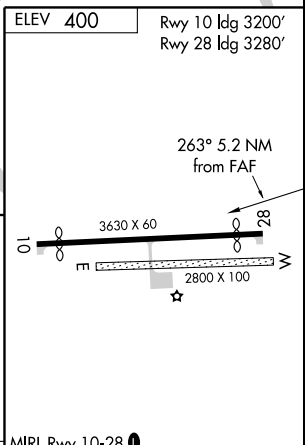

VORTAC SYR 117.0 Chan 117	APP CRS 263°	Rwy Idg TDZE Apt Elev	N/A N/A 400
---	------------------------	-----------------------------	--

Use Syracuse Hancock Intl altimeter setting.

MISSED APPROACH: Climbing right turn to 3000 via heading 034° and ART R-216 to LYSAN Int and hold.

SYRACUSE APP CON
134.275 279.6

UNICOM
122.8 (CTAF)

122.70

NE-2, 22 OCT 2009 to 19 NOV 2009

NE-2, 22 OCT 2009 to 19 NOV 2009

CATEGORY	A	B	C	D	FAF to MAP 5.2 NM				
CIRCLING	1100-1		700 (700-1)		NA				
	Knots	60	90	120	150	180			
	Min:Sec	5:12	3:28	2:36	2:05	1:44			