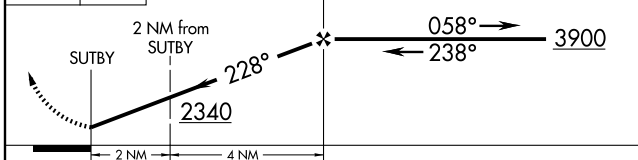

APP CRS 228°	Rwy Idg 5528 TDZE 1574 Apt Elev 1574

▽ Use Casa Grande Muni altimeter setting. ▲ NA	MISSED APPROACH: Climb to 3900 via 227° course to TOTEC and hold.

ALBUQUERQUE CENTER 125.4 269.3	UNICOM 123.075 (CTAF) 0

CATEGORY	A	B	C	D
S-23	2060-1	486 (500-1)		NA
CIRCLING	2100-1	526 (600-1)		NA