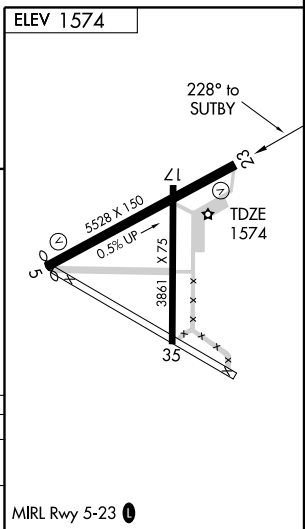

SW-4, 22 OCT 2009 to 19 NOV 2009

SW-4, 22 OCT 2009 to 19 NOV 2009