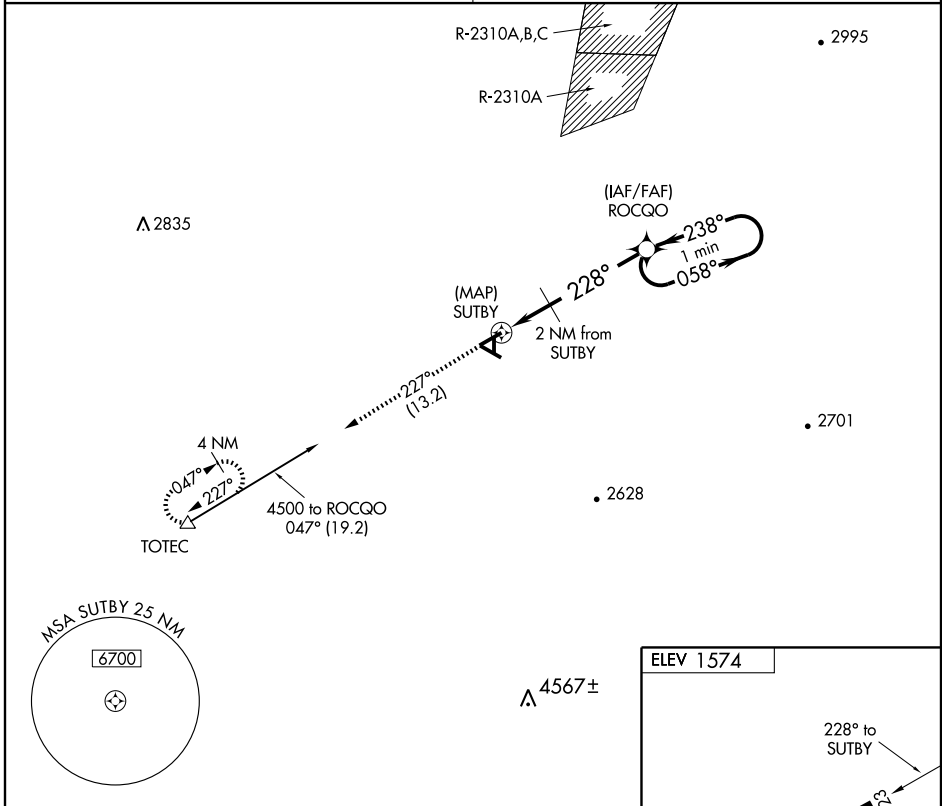

APP CRS 228°	Rwy Idg 5528 TDZE 1574 Apt Elev 1574
------------------------	---

<p>▽ Use Casa Grande Muni altimeter setting.</p> <p>▲ NA</p>	<p>MISSED APPROACH: Climb to 3900 via 227° course to TOTEC and hold.</p>
--	--

<p>ALBUQUERQUE CENTER 125.4 269.3</p>	<p>UNICOM 123.075 (CTAF) 0</p>
--	---

CATEGORY	A	B	C	D
S-23	2060-1	486 (500-1)		NA
CIRCLING	2100-1	526 (600-1)		NA

SW-4, 22 OCT 2009 to 19 NOV 2009

SW-4, 22 OCT 2009 to 19 NOV 2009