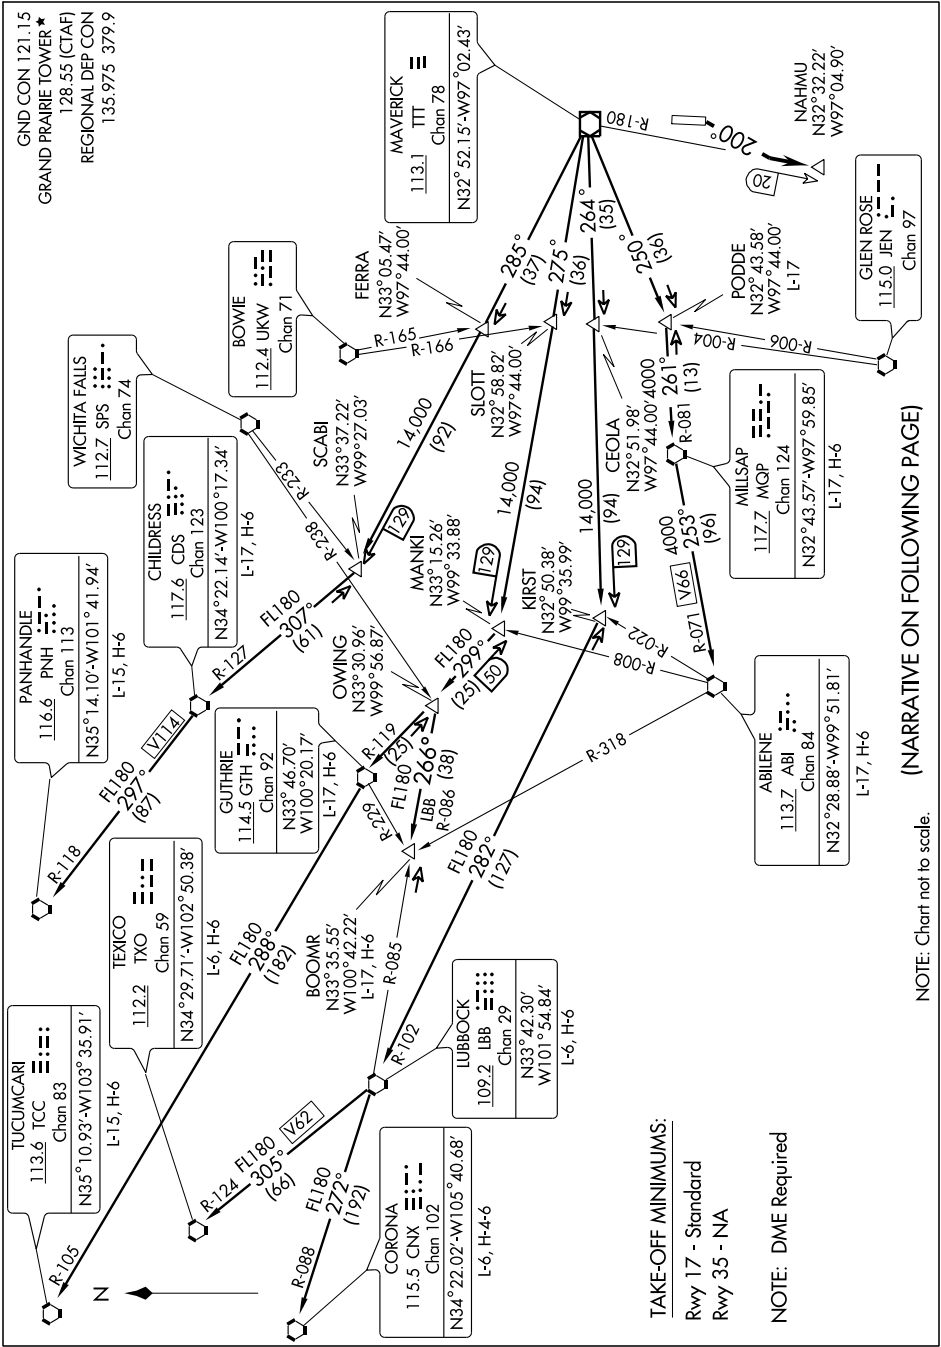

# WORTH FIVE DEPARTURE

SL-9209 (FAA)

GRAND PRAIRIE MUNI (GPM)

GRAND PRAIRIE, TEXAS

SC-2, 22 OCT 2009 to 19 NOV 2009

(NARRATIVE ON FOLLOWING PAGE)

SC-2, 22 OCT 2009 to 19 NOV 2009