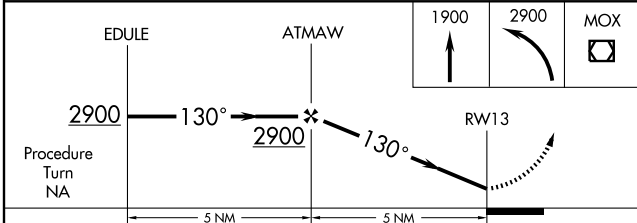

GPS RWY 13
APPLETON MUNI (AQP)

APP CRS 130°	Rwy Idg 3500
	TDZE 1021
	Apt Elev 1021

NA

MISSED APPROACH: Climb to 1900, then climbing left turn to 2900 direct MOX VOR/DME and hold.

AWOS-3 356	PRINCETON RADIO 122.45	CTAF 122.9
----------------------	----------------------------------	----------------------

CATEGORY	A	B	C	D
S-13	1480-1	459 (500-1)	1480-1½ 459 (500-1½)	NA
CIRCLING	1480-1	459 (500-1)	1480-1½ 459 (500-1½)	NA

NC-1, 22 OCT 2009 to 19 NOV 2009

NC-1, 22 OCT 2009 to 19 NOV 2009