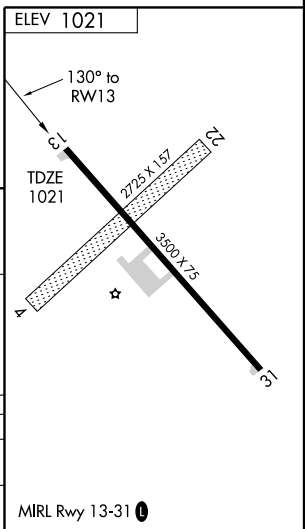

GPS RWY 13
APPLETON MUNI (AQP)

APP CRS 130°	Rwy Idg 3500
	TDZE 1021
	Apt Elev 1021

NA

MISSED APPROACH: Climb to 1900, then climbing left turn to 2900 direct MOX VOR/DME and hold.

AWOS-3 356	PRINCETON RADIO 122.45	CTAF 122.9
----------------------	----------------------------------	----------------------

CATEGORY	A	B	C	D
S-13	1480-1	459 (500-1)	1480-1½ 459 (500-1½)	NA
CIRCLING	1480-1	459 (500-1)	1480-1½ 459 (500-1½)	NA

NC-1, 22 OCT 2009 to 19 NOV 2009

NC-1, 22 OCT 2009 to 19 NOV 2009