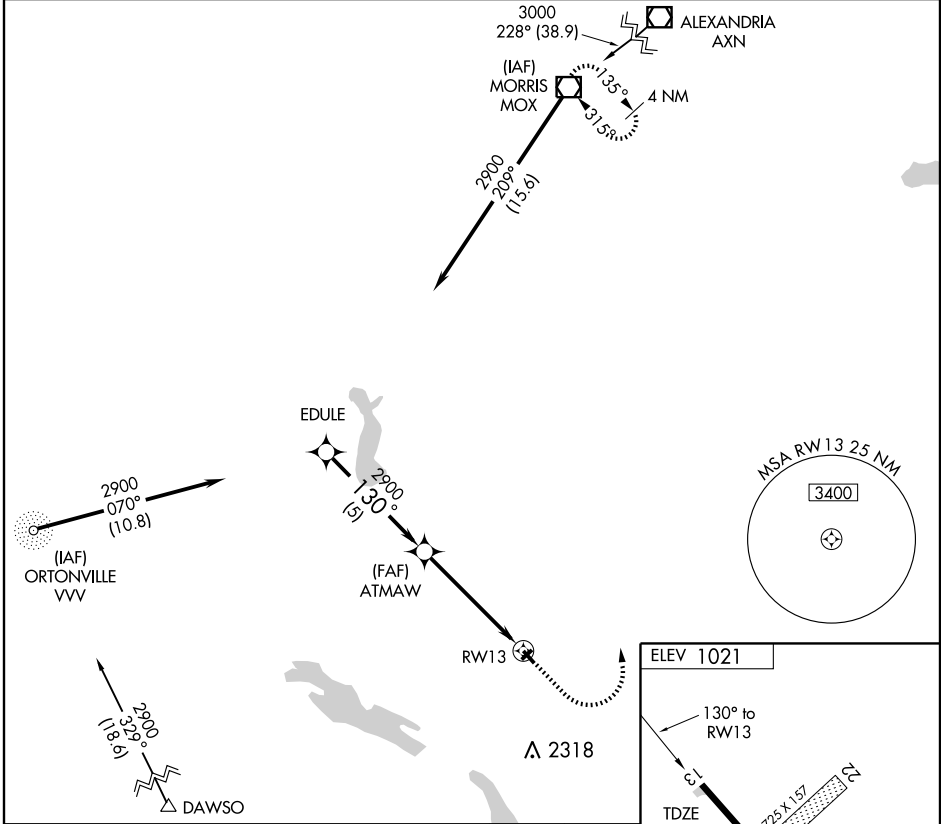

GPS RWY 13
APPLETON MUNI (AQP)

APP CRS 130°	Rwy Idg 3500
	TDZE 1021
	Apt Elev 1021

NA

MISSED APPROACH: Climb to 1900, then climbing left turn to 2900 direct MOX VOR/DME and hold.

AWOS-3 356	PRINCETON RADIO 122.45	CTAF 122.9
----------------------	----------------------------------	----------------------

CATEGORY	A	B	C	D
S-13	1480-1	459 (500-1)	1480-1½ 459 (500-1½)	NA
CIRCLING	1480-1	459 (500-1)	1480-1½ 459 (500-1½)	NA

NC-1, 22 OCT 2009 to 19 NOV 2009

NC-1, 22 OCT 2009 to 19 NOV 2009