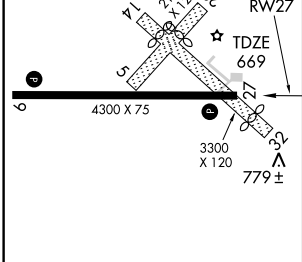

# RNAV (GPS) RWY 27

BEAVER ISLAND (SJJ)

APP CRS <b>275°</b>	Rwy Idg <b>4300</b>
	TDZE <b>669</b>
	Apt Elev <b>669</b>

**⚠** DME/DME RNP -0.3 NA. When local altimeter setting not received, use Pellston altimeter setting and increase all MDA 100 feet.  
**⚠** VDP NA when using Pellston altimeter setting.

**MISSED APPROACH:** Climbing right turn to 2600 direct BODAY and hold.

AWOS-3 <b>118.075</b>	MINNEAPOLIS CENTER <b>134.6 354.05</b>	UNICOM <b>122.8 (CTAF) Ⓛ</b>
--------------------------	---	---------------------------------