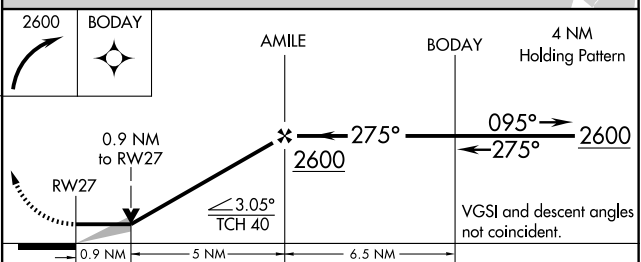

# RNAV (GPS) RWY 27

BEAVER ISLAND (SJJ)

APP CRS <b>275°</b>	Rwy Idg <b>4300</b>
	TDZE <b>669</b>
	Apt Elev <b>669</b>

**⚠** DME/DME RNP -0.3 NA. When local altimeter setting not received, use Pellston altimeter setting and increase all MDA 100 feet.  
**⚠** VDP NA when using Pellston altimeter setting.

**MISSED APPROACH:** Climbing right turn to 2600 direct BODAY and hold.

AWOS-3 <b>118.075</b>	MINNEAPOLIS CENTER <b>134.6 354.05</b>	UNICOM <b>122.8 (CTAF) Ⓛ</b>
--------------------------	---	---------------------------------