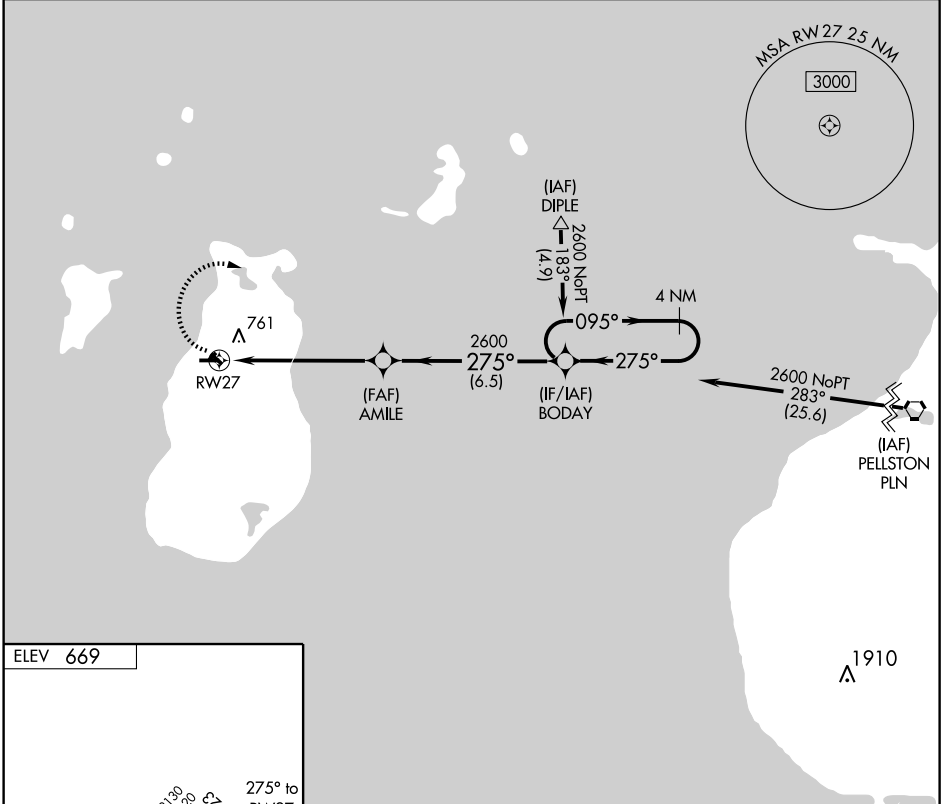

# RNAV (GPS) RWY 27

BEAVER ISLAND (SJJ)

APP CRS <b>275°</b>	Rwy Idg <b>4300</b>
	TDZE <b>669</b>
	Apt Elev <b>669</b>

**⚠** DME/DME RNP -0.3 NA. When local altimeter setting not received, use Pellston altimeter setting and increase all MDA 100 feet.  
**⚠** VDP NA when using Pellston altimeter setting.

**MISSED APPROACH:** Climbing right turn to 2600 direct BODAY and hold.

AWOS-3 <b>118.075</b>	MINNEAPOLIS CENTER <b>134.6 354.05</b>	UNICOM <b>122.8 (CTAF) Ⓛ</b>
--------------------------	---	---------------------------------

CATEGORY	A	B	C	D
LNAV MDA	1080-1	411 (500-1)	NA	
CIRCLING	1080-1 411 (500-1)	1120-1 451 (500-1)	NA	

EC-1, 22 OCT 2009 to 19 NOV 2009

EC-1, 22 OCT 2009 to 19 NOV 2009