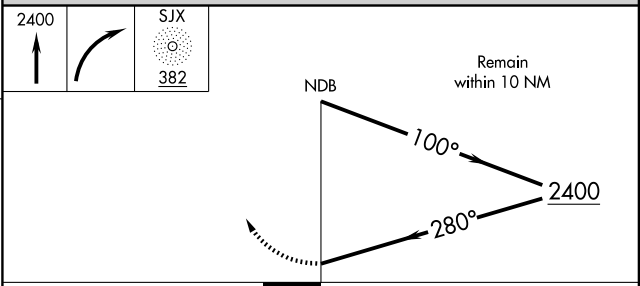

NDB RWY 27

BEAVER ISLAND (SJX)

NDB SJX 382	APP CRS 280°	Rwy Idg 4300 TDZE 669 Apt Elev 669
-----------------------	------------------------	---

NA When local altimeter setting not received, use Pellston altimeter setting and increase all MDA 100 feet.

MISSED APPROACH: Climb to 2400 then right turn direct SJX NDB and hold.

AWOS-3 118.075	MINNEAPOLIS CENTER 134.6 354.05	UNICOM 122.8 (CTAF)
--------------------------	---	-------------------------------