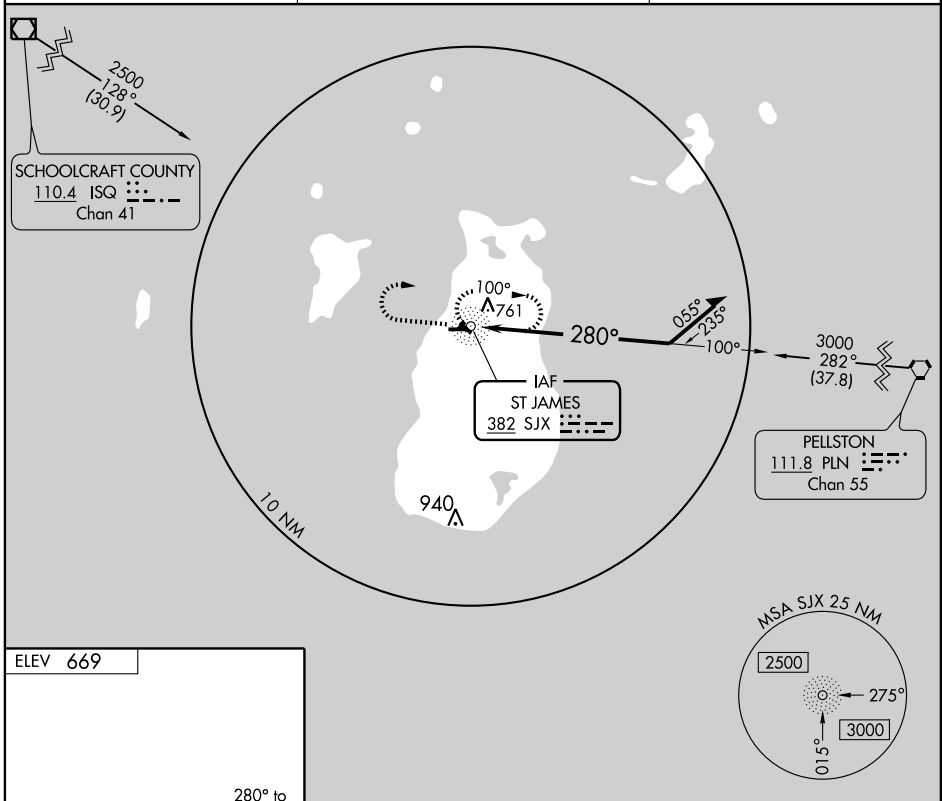

NDB RWY 27

BEAVER ISLAND (SJX)

NDB SJX 382	APP CRS 280°	Rwy Idg 4300 TDZE 669 Apt Elev 669
-----------------------	------------------------	---

NA When local altimeter setting not received, use Pellston altimeter setting and increase all MDA 100 feet.

MISSED APPROACH: Climb to 2400 then right turn direct SJX NDB and hold.

AWOS-3 118.075	MINNEAPOLIS CENTER 134.6 354.05	UNICOM 122.8 (CTAF)
--------------------------	---	-------------------------------

CATEGORY	A	B	C	D
S-27	1140-1	471 (500-1)		NA
CIRCLING	1140-1	471 (500-1)		NA

EC-1, 22 OCT 2009 to 19 NOV 2009

EC-1, 22 OCT 2009 to 19 NOV 2009