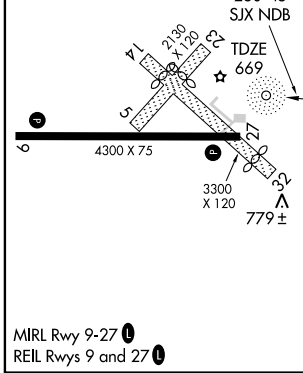

NDB RWY 27

BEAVER ISLAND (SJX)

NDB SJX 382	APP CRS 280°	Rwy Idg 4300 TDZE 669 Apt Elev 669
-----------------------	------------------------	---

NA When local altimeter setting not received, use Pellston altimeter setting and increase all MDA 100 feet.

MISSED APPROACH: Climb to 2400 then right turn direct SJX NDB and hold.

AWOS-3 118.075	MINNEAPOLIS CENTER 134.6 354.05	UNICOM 122.8 (CTAF)
--------------------------	---	-------------------------------