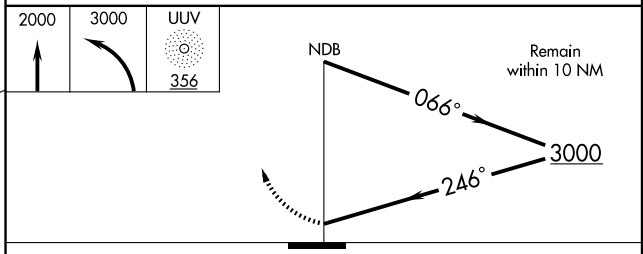

△ NA MISSED APPROACH: Climb to 2000 then climbing left turn to 3000 direct UUV NDB and hold.

AWOS-3 119.375	KANSAS CITY CENTER 128.35 284.67	UNICOM 122.7 (CTAF) 0
--------------------------	--	--

NC-3, 22 OCT 2009 to 19 NOV 2009

NC-3, 22 OCT 2009 to 19 NOV 2009

ELEV 933

CATEGORY	A	B	C	D
S-24	1560-1	633 (700-1)	1560-1¾ 633 (700-1¾)	1560-2 633 (700-2)
CIRCLING	1560-1	627 (700-1)	1560-1¾ 627 (700-1¾)	1560-2 627 (700-2)
SPIRIT OF ST. LOUIS ALTIMETER SETTING MINIMUMS				
S-24	1720-1 793 (800-1)	1720-1¼ 793 (800-1¼)	1720-2¼ 793 (800-2¼)	1720-2½ 793 (800-2½)
CIRCLING	1720-1 787 (800-1)	1720-1¼ 787 (800-1¼)	1720-2¼ 787 (800-2¼)	1720-2½ 787 (800-2½)