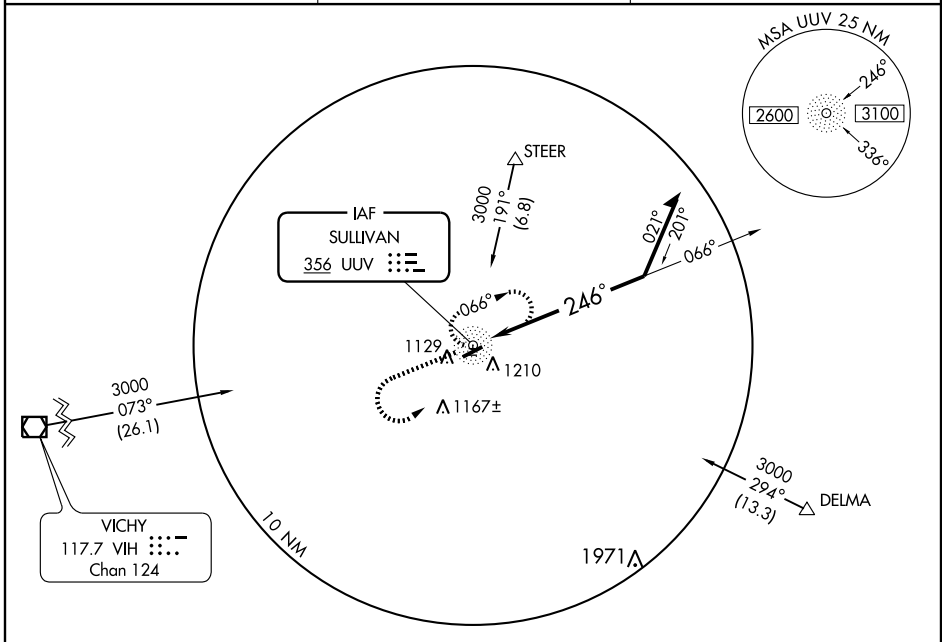

NDB RWY 24

SULLIVAN RGNL (UUV)

NDB UUV 356	APP CRS 246°	Rwy Idg 4499 TDZE 927 Apt Elev 933
-----------------------	------------------------	---

▽ Obtain local altimeter on CTAF. When not received use Spirit of St. Louis altimeter setting.

△ NA MISSED APPROACH: Climb to 2000 then climbing left turn to 3000 direct UUV NDB and hold.

AWOS-3 119.375	KANSAS CITY CENTER 128.35 284.67	UNICOM 122.7 (CTAF) 0
--------------------------	--	--

NC-3, 22 OCT 2009 to 19 NOV 2009

NC-3, 22 OCT 2009 to 19 NOV 2009

ELEV 933

CATEGORY	A	B	C	D
S-24	1560-1	633 (700-1)	1560-1¾ 633 (700-1¾)	1560-2 633 (700-2)
CIRCLING	1560-1	627 (700-1)	1560-1¾ 627 (700-1¾)	1560-2 627 (700-2)
SPIRIT OF ST. LOUIS ALTIMETER SETTING MINIMUMS				
S-24	1720-1 793 (800-1)	1720-1¼ 793 (800-1¼)	1720-2¼ 793 (800-2¼)	1720-2½ 793 (800-2½)
CIRCLING	1720-1 787 (800-1)	1720-1¼ 787 (800-1¼)	1720-2¼ 787 (800-2¼)	1720-2½ 787 (800-2½)