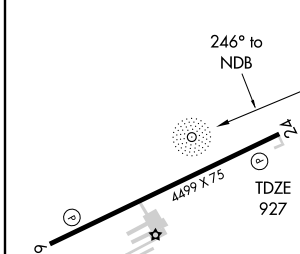

NDB RWY 24

SULLIVAN RGNL (UUV)

NDB UUV 356	APP CRS 246°	Rwy Idg 4499 TDZE 927 Apt Elev 933
-----------------------	------------------------	---

▽ Obtain local altimeter on CTAF. When not received use Spirit of St. Louis altimeter setting.

△ NA MISSED APPROACH: Climb to 2000 then climbing left turn to 3000 direct UUV NDB and hold.

AWOS-3 119.375	KANSAS CITY CENTER 128.35 284.67	UNICOM 122.7 (CTAF) 0
--------------------------	--	--

NC-3, 22 OCT 2009 to 19 NOV 2009

NC-3, 22 OCT 2009 to 19 NOV 2009

ELEV 933

CATEGORY	A	B	C	D
S-24	1560-1	633 (700-1)	1560-1¾ 633 (700-1¾)	1560-2 633 (700-2)
CIRCLING	1560-1	627 (700-1)	1560-1¾ 627 (700-1¾)	1560-2 627 (700-2)
SPIRIT OF ST. LOUIS ALTIMETER SETTING MINIMUMS				
S-24	1720-1 793 (800-1)	1720-1¼ 793 (800-1¼)	1720-2¼ 793 (800-2¼)	1720-2½ 793 (800-2½)
CIRCLING	1720-1 787 (800-1)	1720-1¼ 787 (800-1¼)	1720-2¼ 787 (800-2¼)	1720-2½ 787 (800-2½)