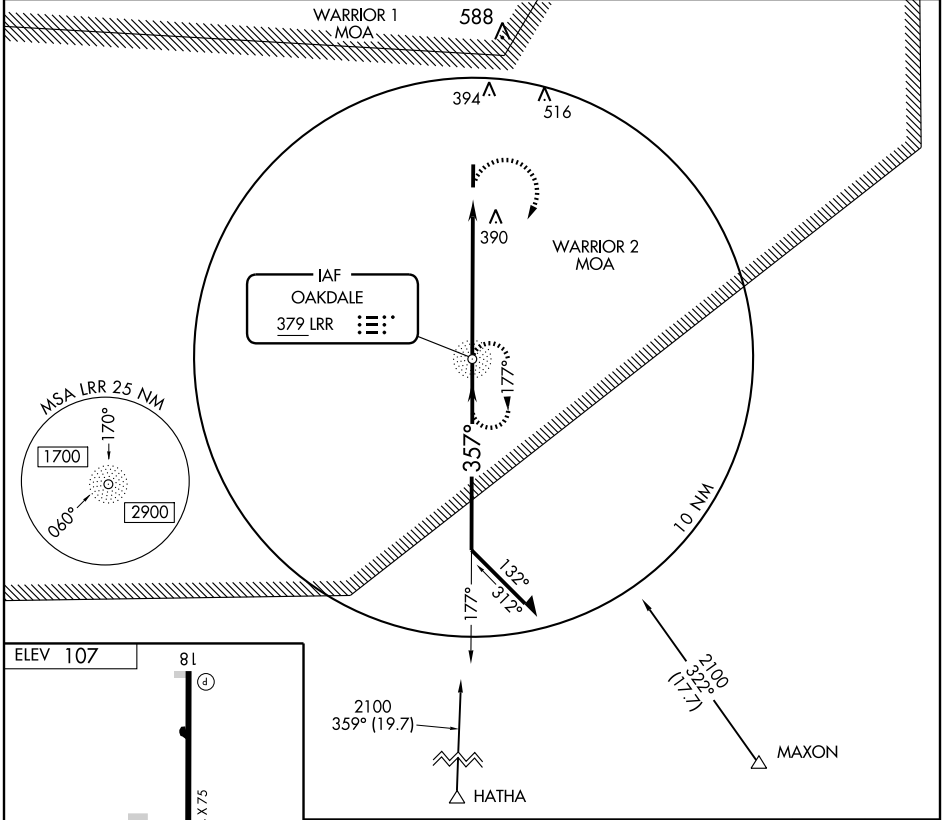

NDB RWY 36

OAKDALE/ ALLEN PARISH (ACP)

NDB LRR 379	APP CRS 357°	Rwy Idg 4994
		TDZE 107
		Apt Elev 107

▽ If local altimeter setting not received, use Alexandria Intl altimeter setting and increase all MDAs 100 feet. **MISSED APPROACH:** Climbing right turn to 2100 direct LRR NDB and hold.

AWOS-3 118.275	POLK APP CON 123.7 254.8	UNICOM 122.8 (CTAF) 0
--------------------------	------------------------------------	---------------------------------

CATEGORY	A	B	C	D
S-36	760-1	653 (700-1)	760-1¾ 653 (700-1¾)	NA
CIRCLING	760-1	653 (700-1)	760-1¾ 653 (700-1¾)	NA

SC-4, 22 OCT 2009 to 19 NOV 2009

SC-4, 22 OCT 2009 to 19 NOV 2009