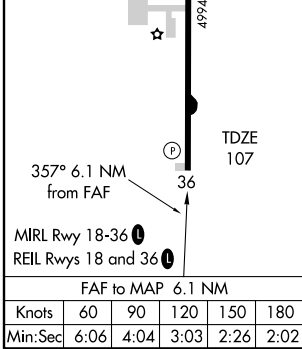

NDB RWY 36

OAKDALE/ ALLEN PARISH (ACP)

NDB LRR 379	APP CRS 357°	Rwy Idg 4994
		TDZE 107
		Apt Elev 107

▽ If local altimeter setting not received, use Alexandria Intl altimeter setting and increase all MDAs 100 feet. **MISSED APPROACH:** Climbing right turn to 2100 direct LRR NDB and hold.

AWOS-3 118.275	POLK APP CON 123.7 254.8	UNICOM 122.8 (CTAF) 0

CATEGORY	A	B	C	D
S-36	760-1	653 (700-1)	760-1¾ 653 (700-1¾)	NA
CIRCLING	760-1	653 (700-1)	760-1¾ 653 (700-1¾)	NA

SC-4, 22 OCT 2009 to 19 NOV 2009

SC-4, 22 OCT 2009 to 19 NOV 2009