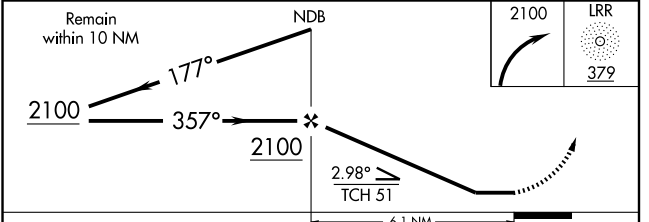

NDB RWY 36

OAKDALE/ ALLEN PARISH (ACP)

NDB LRR 379	APP CRS 357°	Rwy Idg 4994
		TDZE 107
		Apt Elev 107

▽ If local altimeter setting not received, use Alexandria Intl altimeter setting and increase all MDAs 100 feet. **MISSED APPROACH:** Climbing right turn to 2100 direct LRR NDB and hold.

AWOS-3 118.275	POLK APP CON 123.7 254.8	UNICOM 122.8 (CTAF) 0

CATEGORY	A	B	C	D
S-36	760-1	653 (700-1)	760-1¾ 653 (700-1¾)	NA
CIRCLING	760-1	653 (700-1)	760-1¾ 653 (700-1¾)	NA

SC-4, 22 OCT 2009 to 19 NOV 2009

SC-4, 22 OCT 2009 to 19 NOV 2009