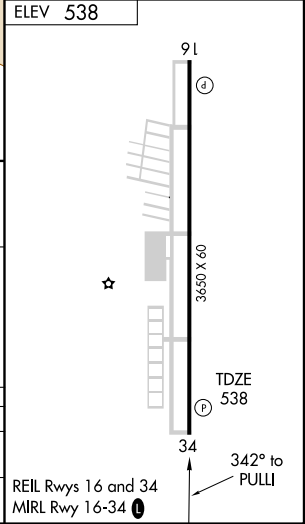

CATEGORY	A	B	C	D
S-34	1200-1	662 (700-1)		NA
CIRCLING	1200-1	662 (700-1)		NA

GPS RWY 34