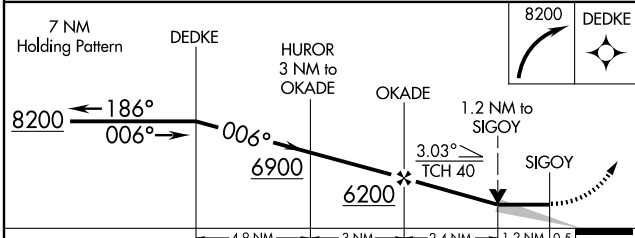

RNAV (GPS) RWY 1

KANAB MUNI (KNB)

APP CRS **006°**
 Rwy ldg **6193**
 TDZE **4831**
 Apt Elev **4868**

▽
▲ DME/DME RNP-0.3 NA.

MISSED APPROACH: Climbing right turn to 8200 direct DEDKE and hold.

AWOS-3
133.175

LOS ANGELES CENTER
124.2 343.6

UNICOM
122.8 (CTAF) ①

CATEGORY	A	B	C	D
LNVA MDA	5400-1	569 (600-1)	5400-1½ 569 (600-1½)	NA
CIRCLING	5600-1 732 (800-1)	5960-1½ 1092 (1100-1½)	6200-3 1332 (1400-3)	NA

SW-4, 22 OCT 2009 to 19 NOV 2009