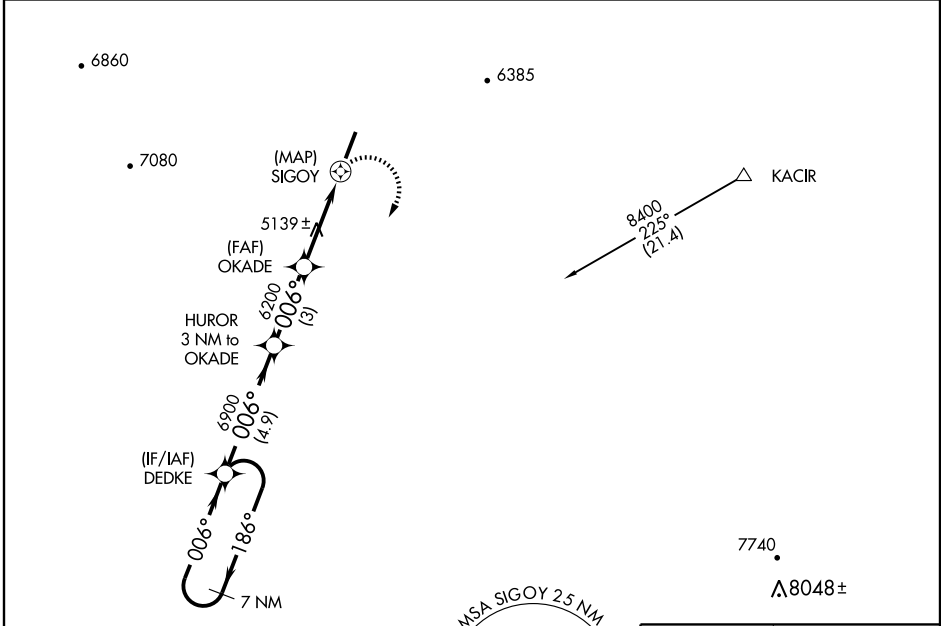

RNAV (GPS) RWY 1

KANAB MUNI (KNB)

APP CRS **006°**
 Rwy ldg **6193**
 TDZE **4831**
 Apt Elev **4868**

▽
▲ DME/DME RNP-0.3 NA.

MISSED APPROACH: Climbing right turn to 8200 direct DEDKE and hold.

AWOS-3
133.175

LOS ANGELES CENTER
124.2 343.6

UNICOM
122.8 (CTAF) ①

CATEGORY	A	B	C	D
LNVA MDA	5400-1	569 (600-1)	5400-1½ 569 (600-1½)	NA
CIRCLING	5600-1 732 (800-1)	5960-1½ 1092 (1100-1½)	6200-3 1332 (1400-3)	NA

SW-4, 22 OCT 2009 to 19 NOV 2009

SW-4, 22 OCT 2009 to 19 NOV 2009