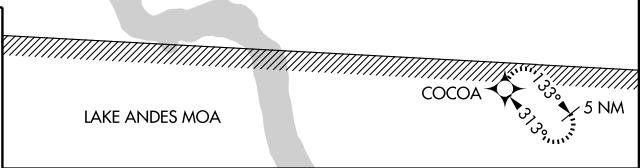

CATEGORY	A	B	C	D
LNAV MDA	2240-1	552 (600-1)	NA	
CIRCLING	2360-1	665 (700-1)	NA