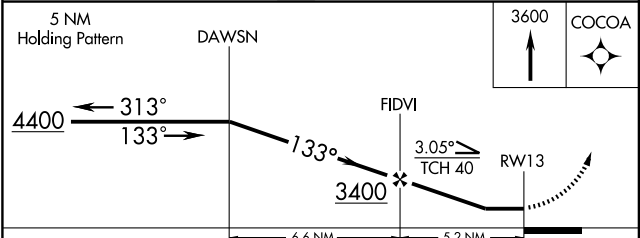

CATEGORY	A	B	C	D
LNAV MDA	2240-1	552 (600-1)	NA	
CIRCLING	2360-1	665 (700-1)	NA