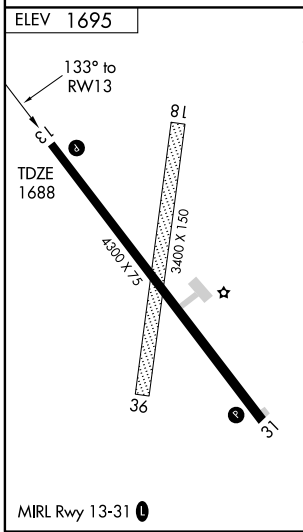

CATEGORY	A	B	C	D
LNAV MDA	2240-1	552 (600-1)	NA	
CIRCLING	2360-1	665 (700-1)	NA