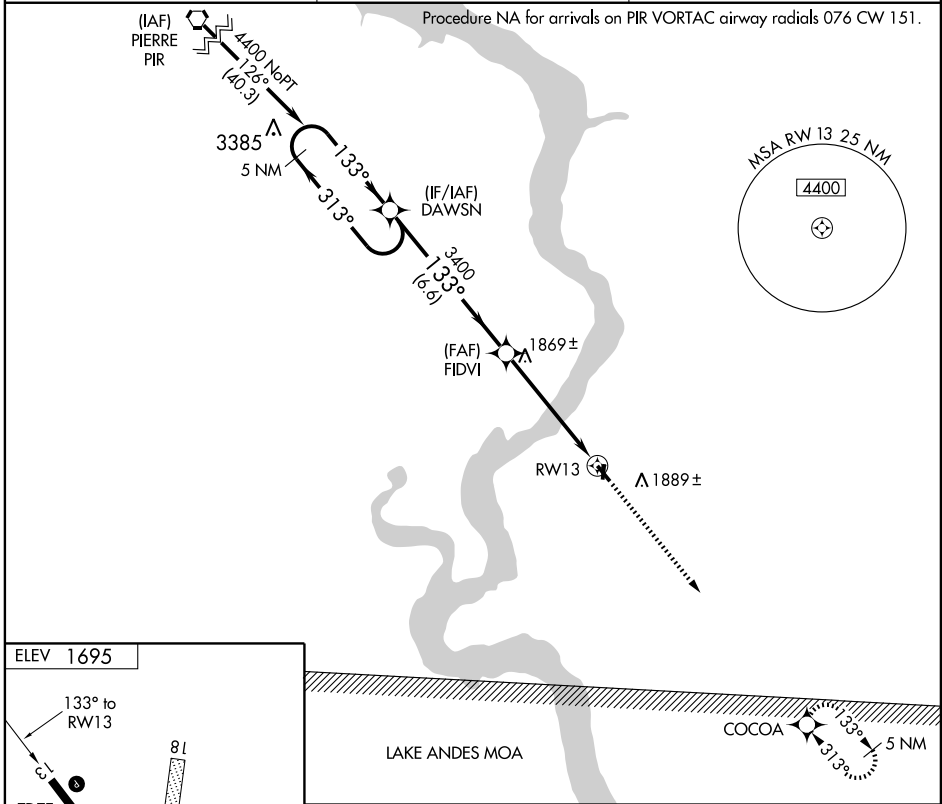

RNAV (GPS) RWY 13

CHAMBERLAIN MUNI (9V9)

APP CRS	Rwy Idg	4300
133°	TDZE	1688
	Apt Elev	1695

▲ NA DME/DME RNP-0.3 NA.
 Use Winner altimeter setting; if not received, use Pierre Rgnl altimeter setting and increase all MDAs 20 feet.
 When VGSI inoperative, Straight-in/Circling Rwy 13 NA at night.

MISSED APPROACH: Climb to 3600 direct COCOA and hold.

WINNER ASOS 126.775	MINNEAPOLIS CENTER 125.1 269.1	UNICOM 122.8 (CTAF) 0
-------------------------------	--	---------------------------------

NC-1, 22 OCT 2009 to 19 NOV 2009

NC-1, 22 OCT 2009 to 19 NOV 2009

CATEGORY	A	B	C	D
LNAV MDA	2240-1	552 (600-1)	NA	
CIRCLING	2360-1	665 (700-1)	NA	