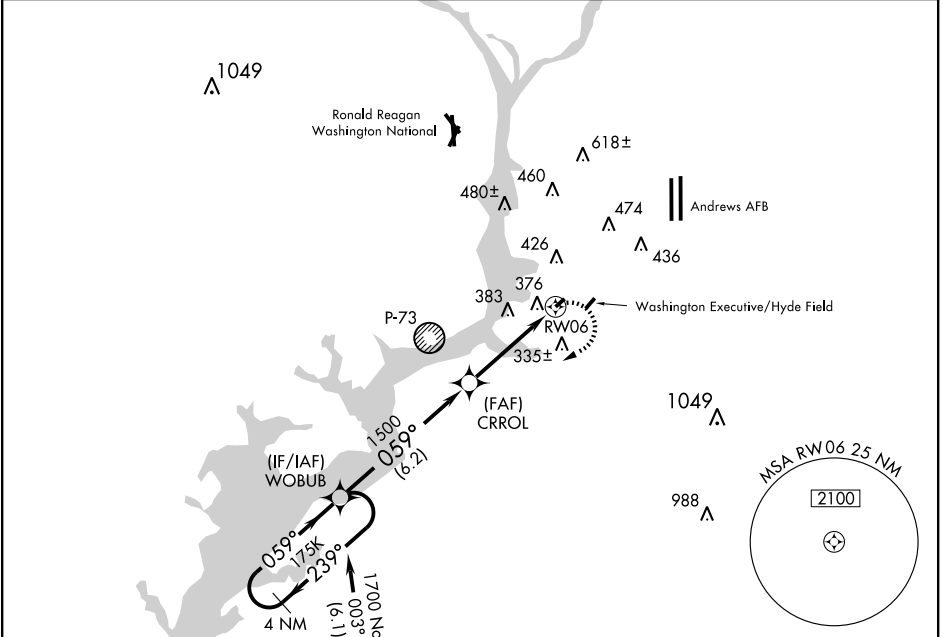

RNAV (GPS) RWY 6

FRIENDLY / POTOMAC AIRFIELD (VKXX)

APP CRS	Rwy Idg	2289
059°	TDZE	118
	Apt Elev	118

NA Circling NA SE of Rwy 6 and 24. DME/DME RNP-0.3 NA. Visibility reduction by helicopters NA. If local altimeter setting not received, use Andrews AFB altimeter setting and increase all MDAs 40 feet.

MISSED APPROACH: Climbing right turn to 1700 direct WOBUB and hold.

AWOS-A	POTOMAC APP CON	UNICOM
122.8	125.650 348.725	122.8 (CTAF) 0

NE-3, 22 OCT 2009 to 19 NOV 2009

NE-3, 22 OCT 2009 to 19 NOV 2009

CATEGORY	A	B	C	D
LNAV MDA	680-1 562 (600-1)		NA	
CIRCLING	740-1 622 (700-1)		NA	