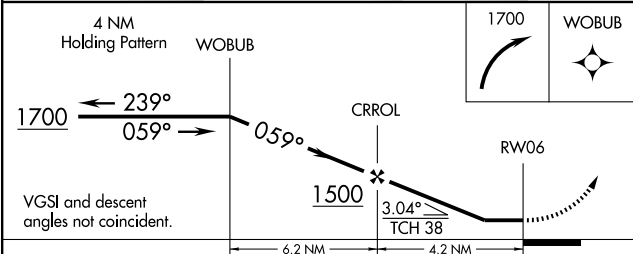

RNAV (GPS) RWY 6

FRIENDLY / POTOMAC AIRFIELD (VKXX)

APP CRS	Rwy Idg	2289
059°	TDZE	118
	Apt Elev	118

NA Circling NA SE of Rwy 6 and 24. DME/DME RNP-0.3 NA. Visibility reduction by helicopters NA. If local altimeter setting not received, use Andrews AFB altimeter setting and increase all MDAs 40 feet.

MISSED APPROACH: Climbing right turn to 1700 direct WOBUB and hold.

AWOS-A	POTOMAC APP CON	UNICOM
122.8	125.650 348.725	122.8 (CTAF) 0

NE-3, 22 OCT 2009 to 19 NOV 2009

NE-3, 22 OCT 2009 to 19 NOV 2009

CATEGORY	A	B	C	D
LNAV MDA	680-1 562 (600-1)		NA	
CIRCLING	740-1 622 (700-1)		NA	