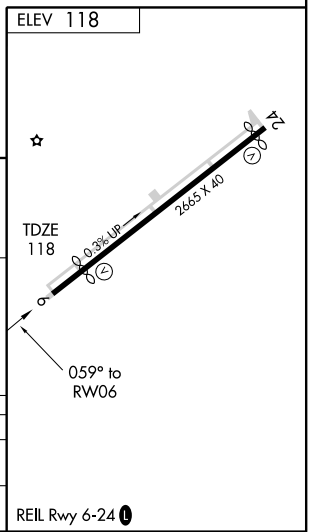

RNAV (GPS) RWY 6

FRIENDLY / POTOMAC AIRFIELD (VKXX)

APP CRS	Rwy Idg	2289
059°	TDZE	118
	Apt Elev	118

NA Circling NA SE of Rwy 6 and 24. DME/DME RNP-0.3 NA. Visibility reduction by helicopters NA. If local altimeter setting not received, use Andrews AFB altimeter setting and increase all MDAs 40 feet.

MISSED APPROACH: Climbing right turn to 1700 direct WOBUB and hold.

AWOS-A	POTOMAC APP CON	UNICOM
122.8	125.650 348.725	122.8 (CTAF) 0

NE-3, 22 OCT 2009 to 19 NOV 2009

NE-3, 22 OCT 2009 to 19 NOV 2009

CATEGORY	A	B	C	D
LNAV MDA	680-1 562 (600-1)		NA	
CIRCLING	740-1 622 (700-1)		NA	